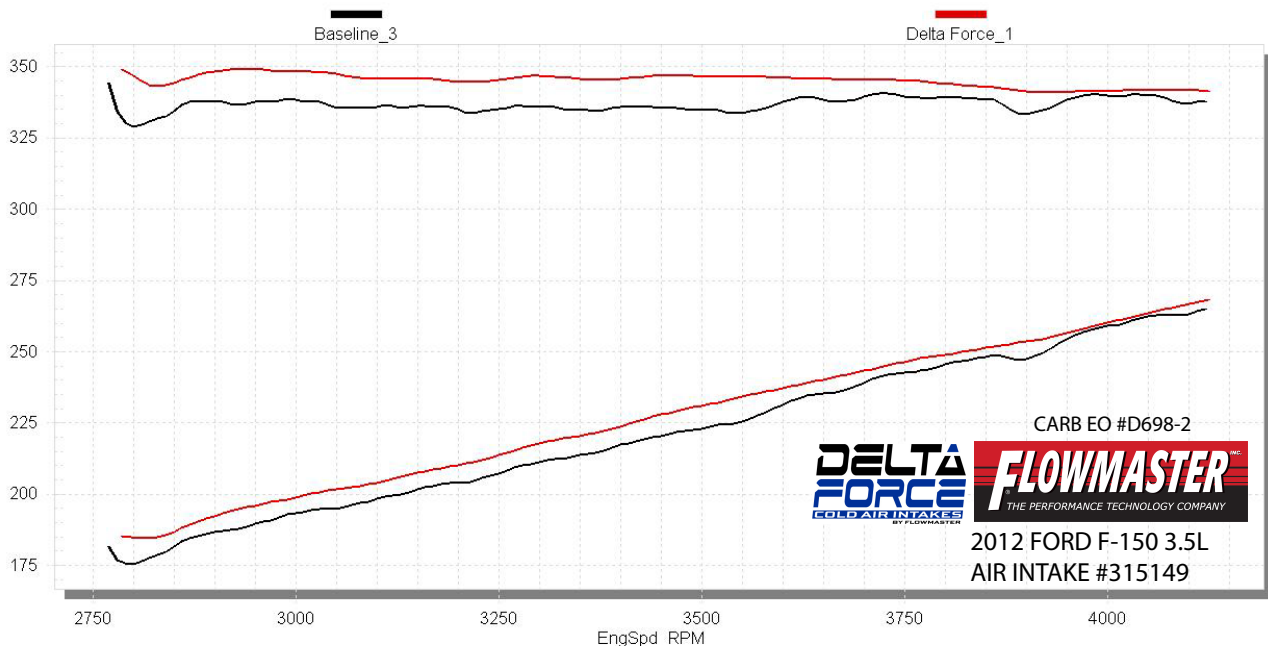

Corrected Wheel Power vs. RPM

Baseline_3, Delta Force_1,

CARB EO #D698-2

DELTA
FORCE
GOLD AIR INTAKES
BY FLOWMASTER

FLOWMASTER
THE PERFORMANCE TECHNOLOGY COMPANY

2012 FORD F-150 3.5L
AIR INTAKE #315149