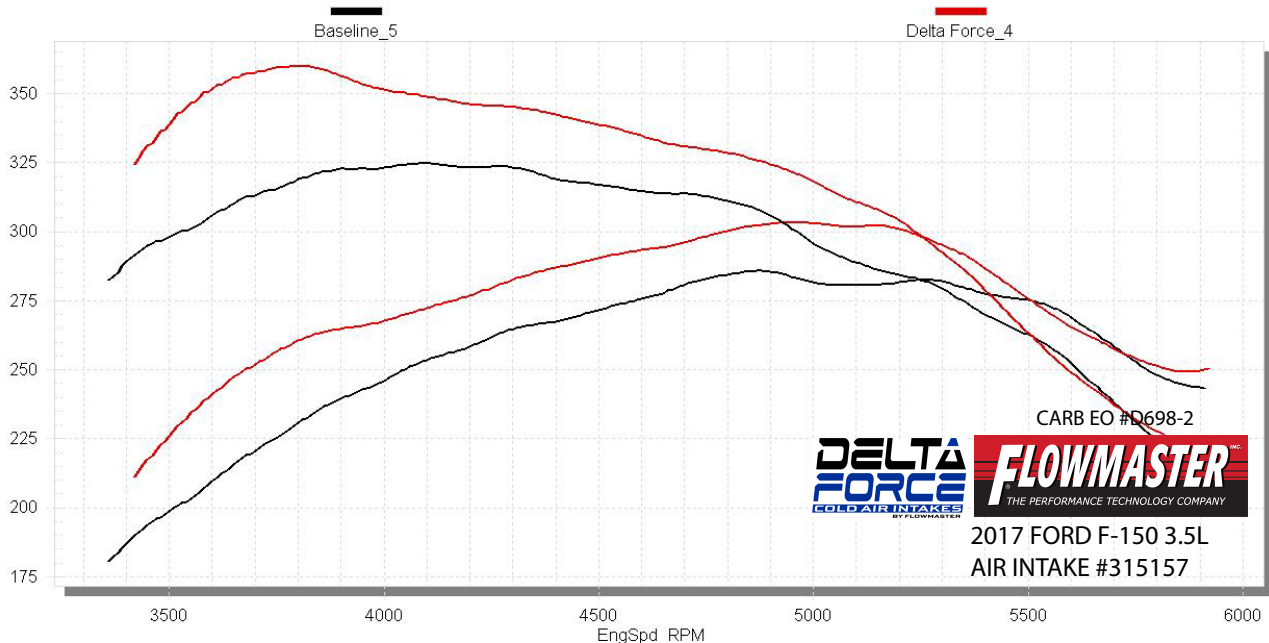

STP Corrected Wheel Power vs. RPM

Baseline_5, Delta Force_4,

CARB EO #D698-2

DELTA
FORCE
GOLD AIR INTAKES
BY FLOWMASTER

FLOWMASTER
THE PERFORMANCE TECHNOLOGY COMPANY

2017 FORD F-150 3.5L
AIR INTAKE #315157