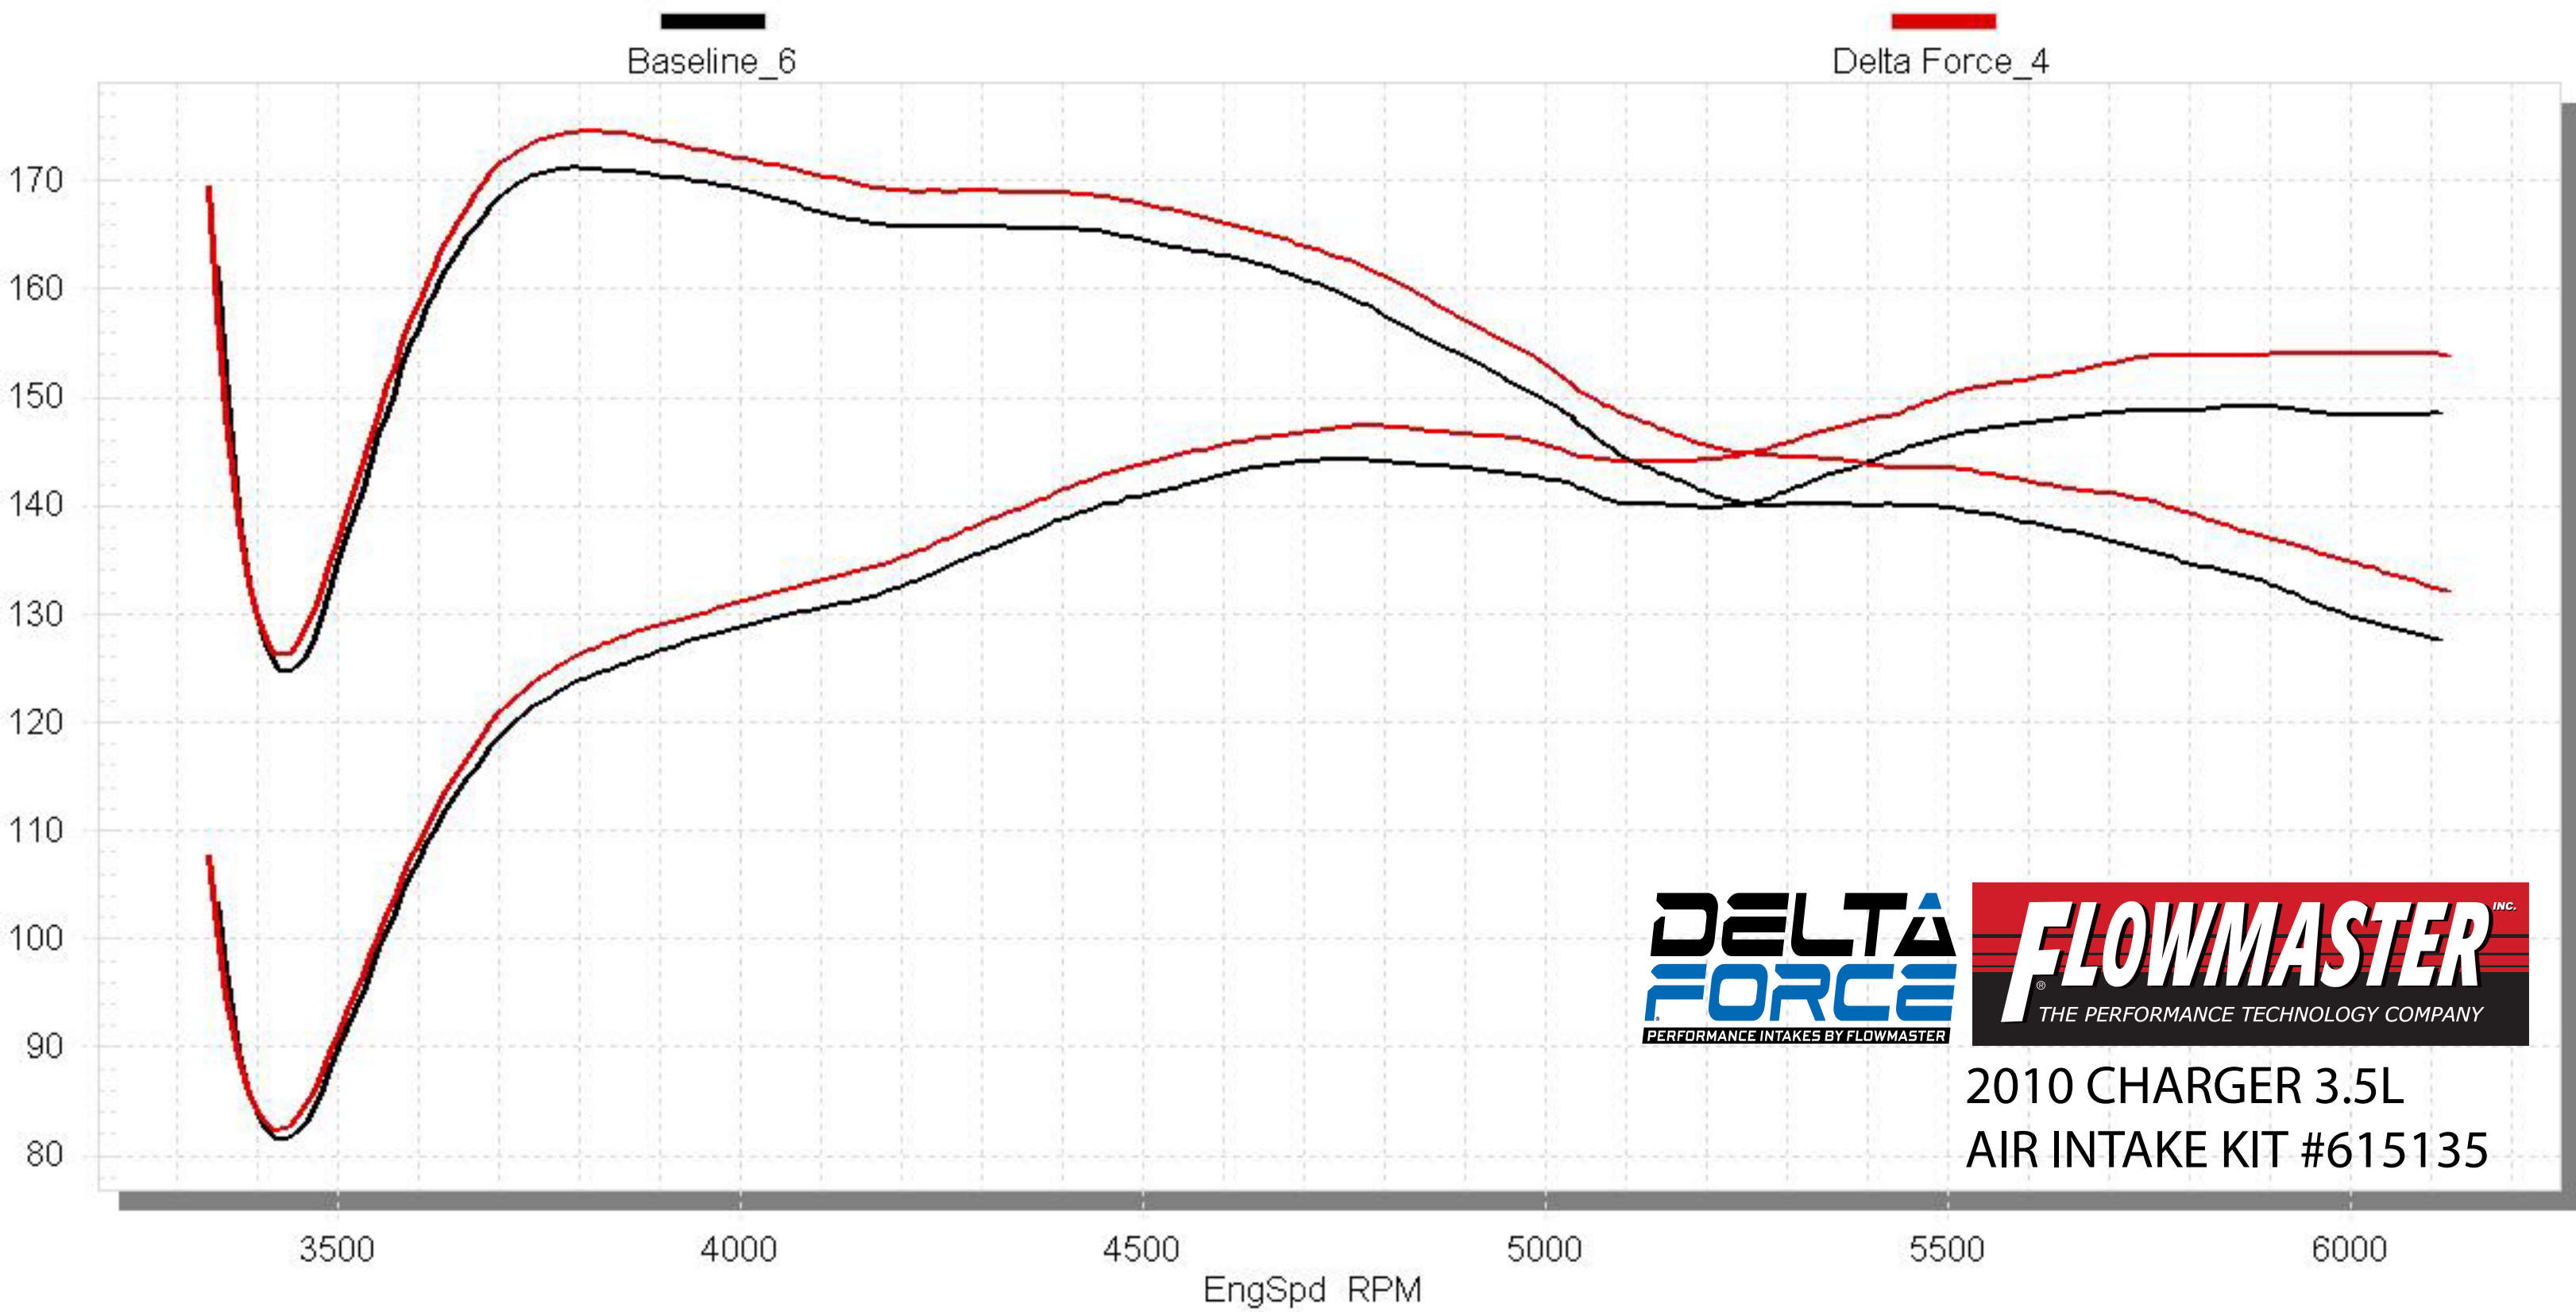

# STP Corrected Wheel Power vs. RPM

Baseline\_6, Delta Force\_4,

2010 CHARGER 3.5L  
AIR INTAKE KIT #615135