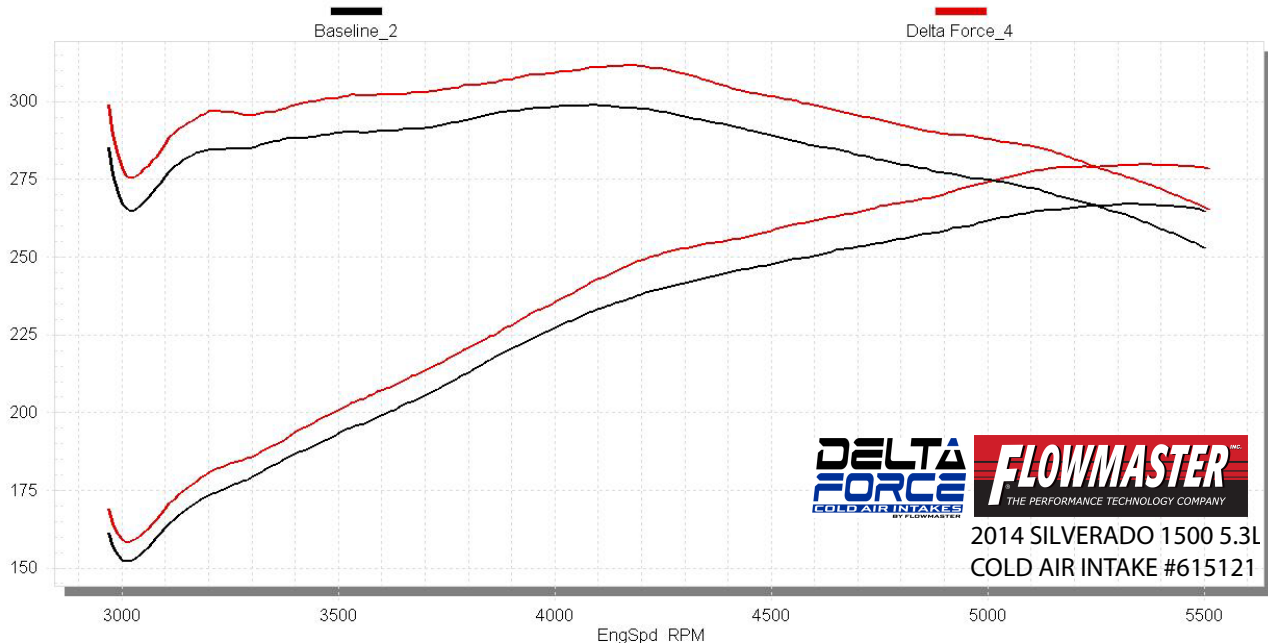

# STP Corrected Wheel Power vs. RPM

Baseline\_2, Delta Force\_4,

**DELTA**  
**FORCE**  
GOLD AIR INTAKES  
BY FLOWMASTER

**FLOWMASTER**<sup>INC.</sup>  
THE PERFORMANCE TECHNOLOGY COMPANY

2014 SILVERADO 1500 5.3L  
COLD AIR INTAKE #615121