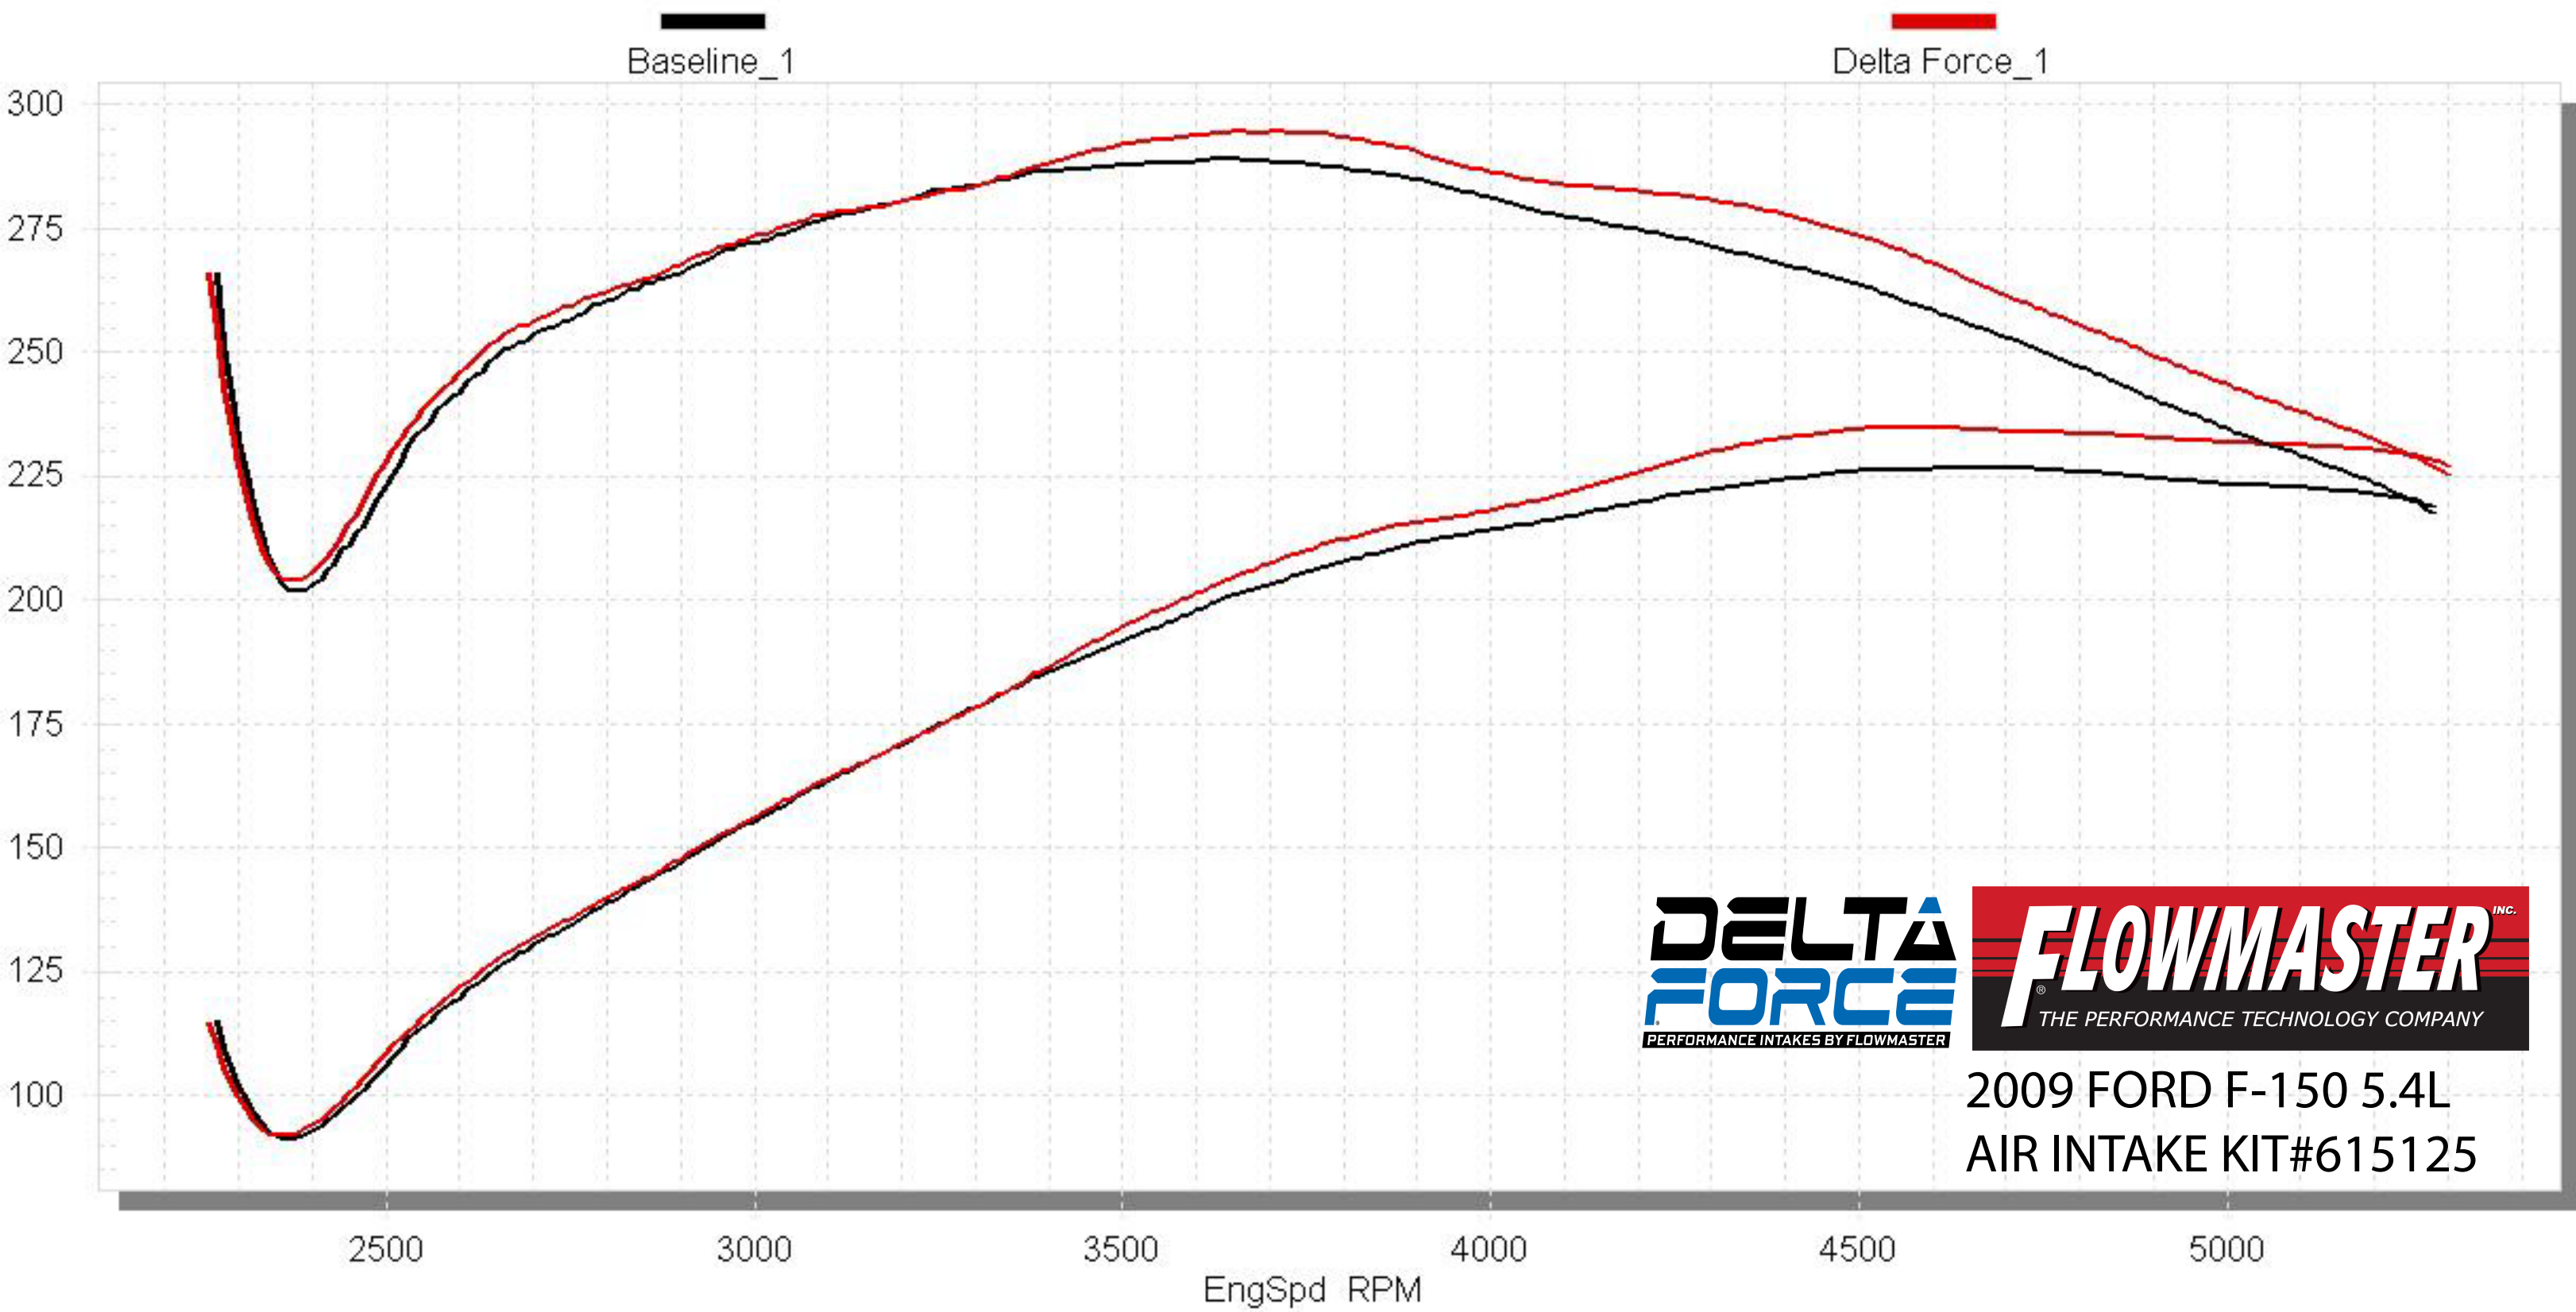

STP Corrected Wheel Power vs. RPM

Baseline_1, Delta Force_1,

Baseline_1

Delta Force_1

2009 FORD F-150 5.4L
AIR INTAKE KIT#615125