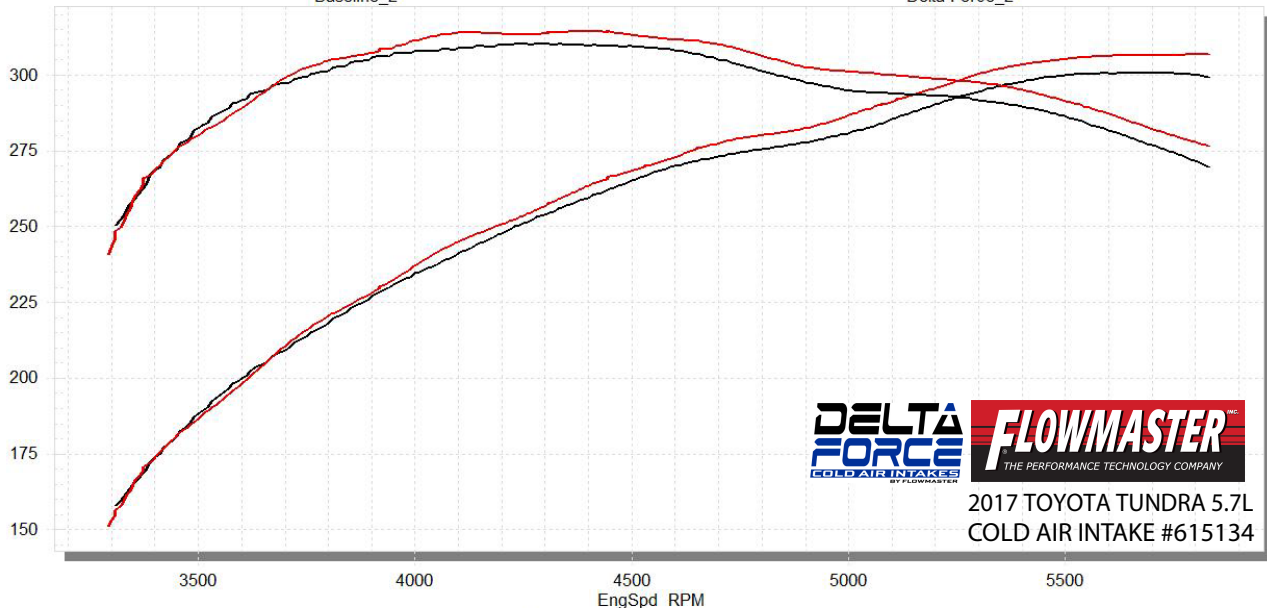

STP Corrected Wheel Power vs. RPM

Baseline_2, Delta Force_2,

Baseline_2

Delta Force_2

2017 TOYOTA TUNDRA 5.7L
COLD AIR INTAKE #615134