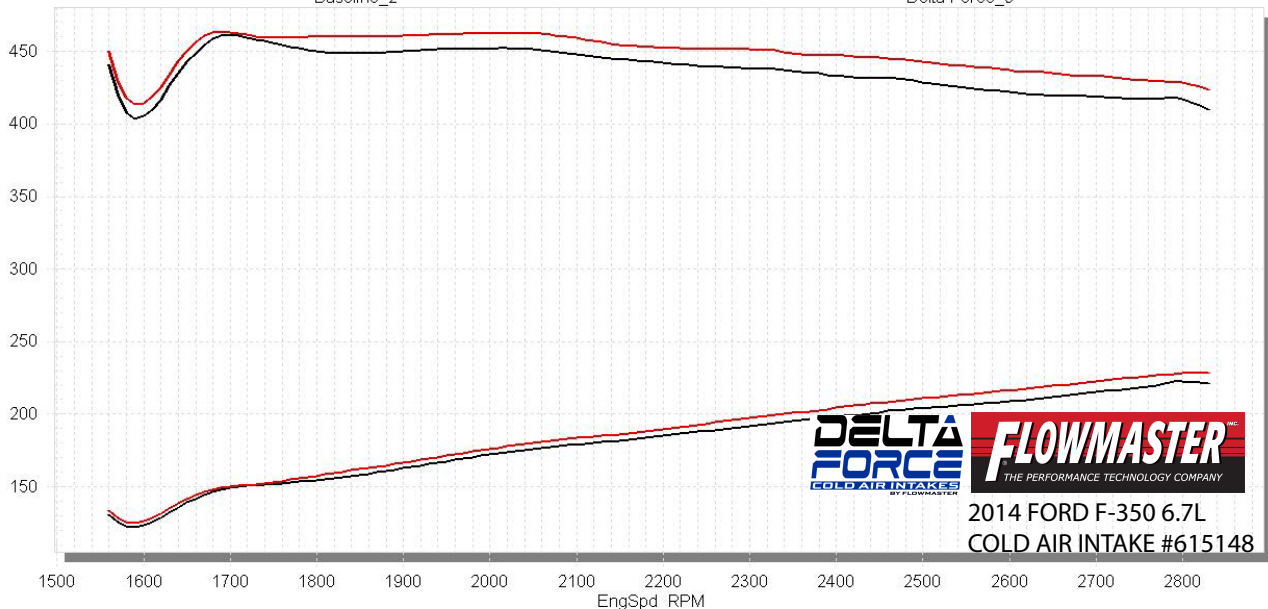

STP Corrected Wheel Power vs. RPM

Baseline_2, Delta Force_9,

Baseline_2

Delta Force_9

DELTA FORCE
GOLD AIR INTAKES
BY FLOWMASTER

FLOWMASTER
THE PERFORMANCE TECHNOLOGY COMPANY

2014 FORD F-350 6.7L
COLD AIR INTAKE #615148