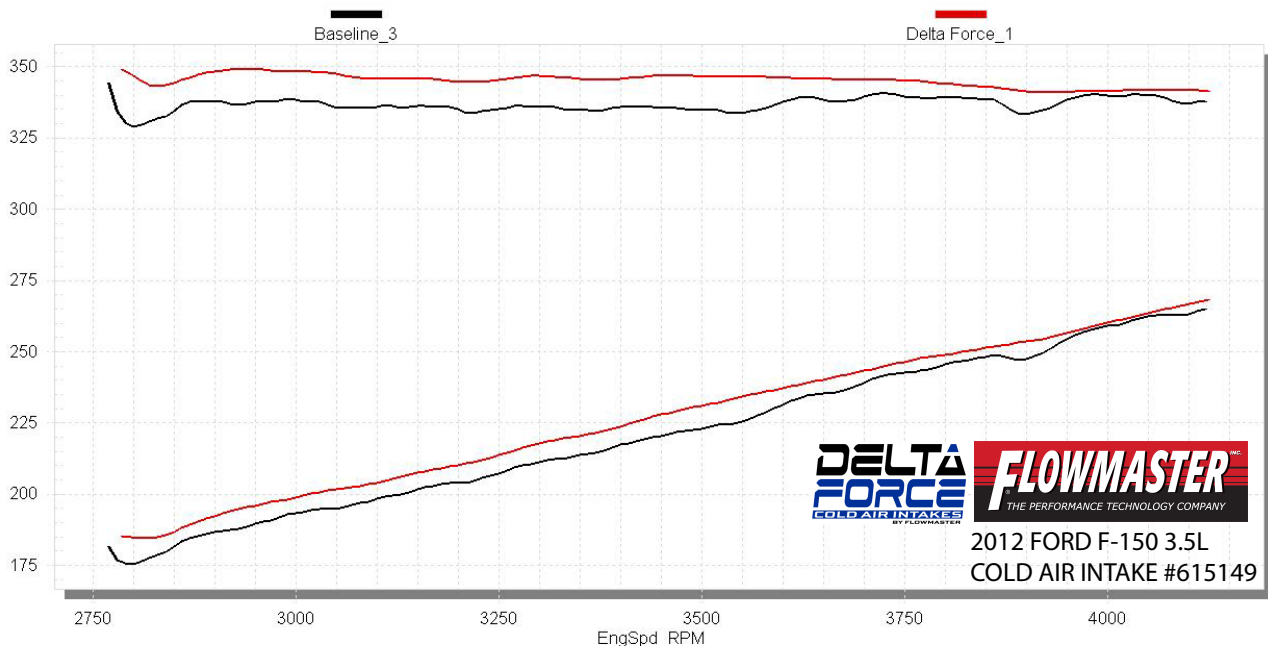

Corrected Wheel Power vs. RPM

Baseline_3, Delta Force_1,

DELTA
FORCE
GOLD AIR INTAKES
BY FLOWMASTER

FLOWMASTER
THE PERFORMANCE TECHNOLOGY COMPANY

2012 FORD F-150 3.5L
COLD AIR INTAKE #615149