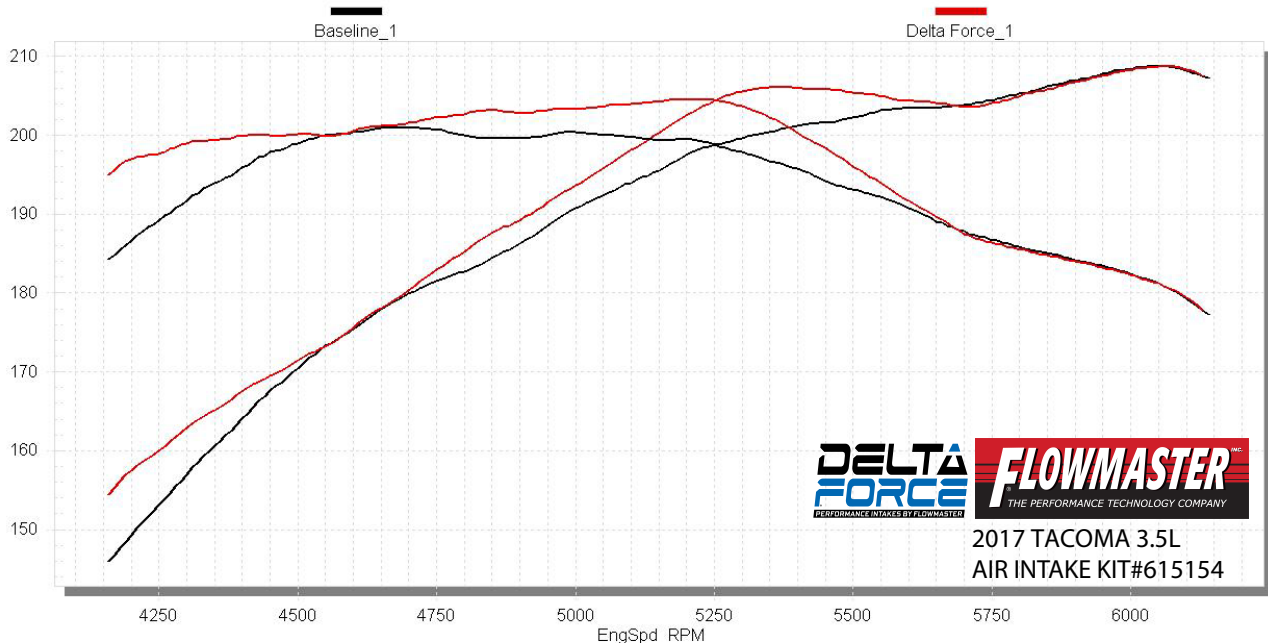

# STP Corrected Wheel Power vs. RPM

Baseline\_1, Delta Force\_1,

**DELTA FORCE**  
PERFORMANCE INTAKES BY FLOWMASTER

**FLOWMASTER**  
THE PERFORMANCE TECHNOLOGY COMPANY

2017 TACOMA 3.5L  
AIR INTAKE KIT#615154