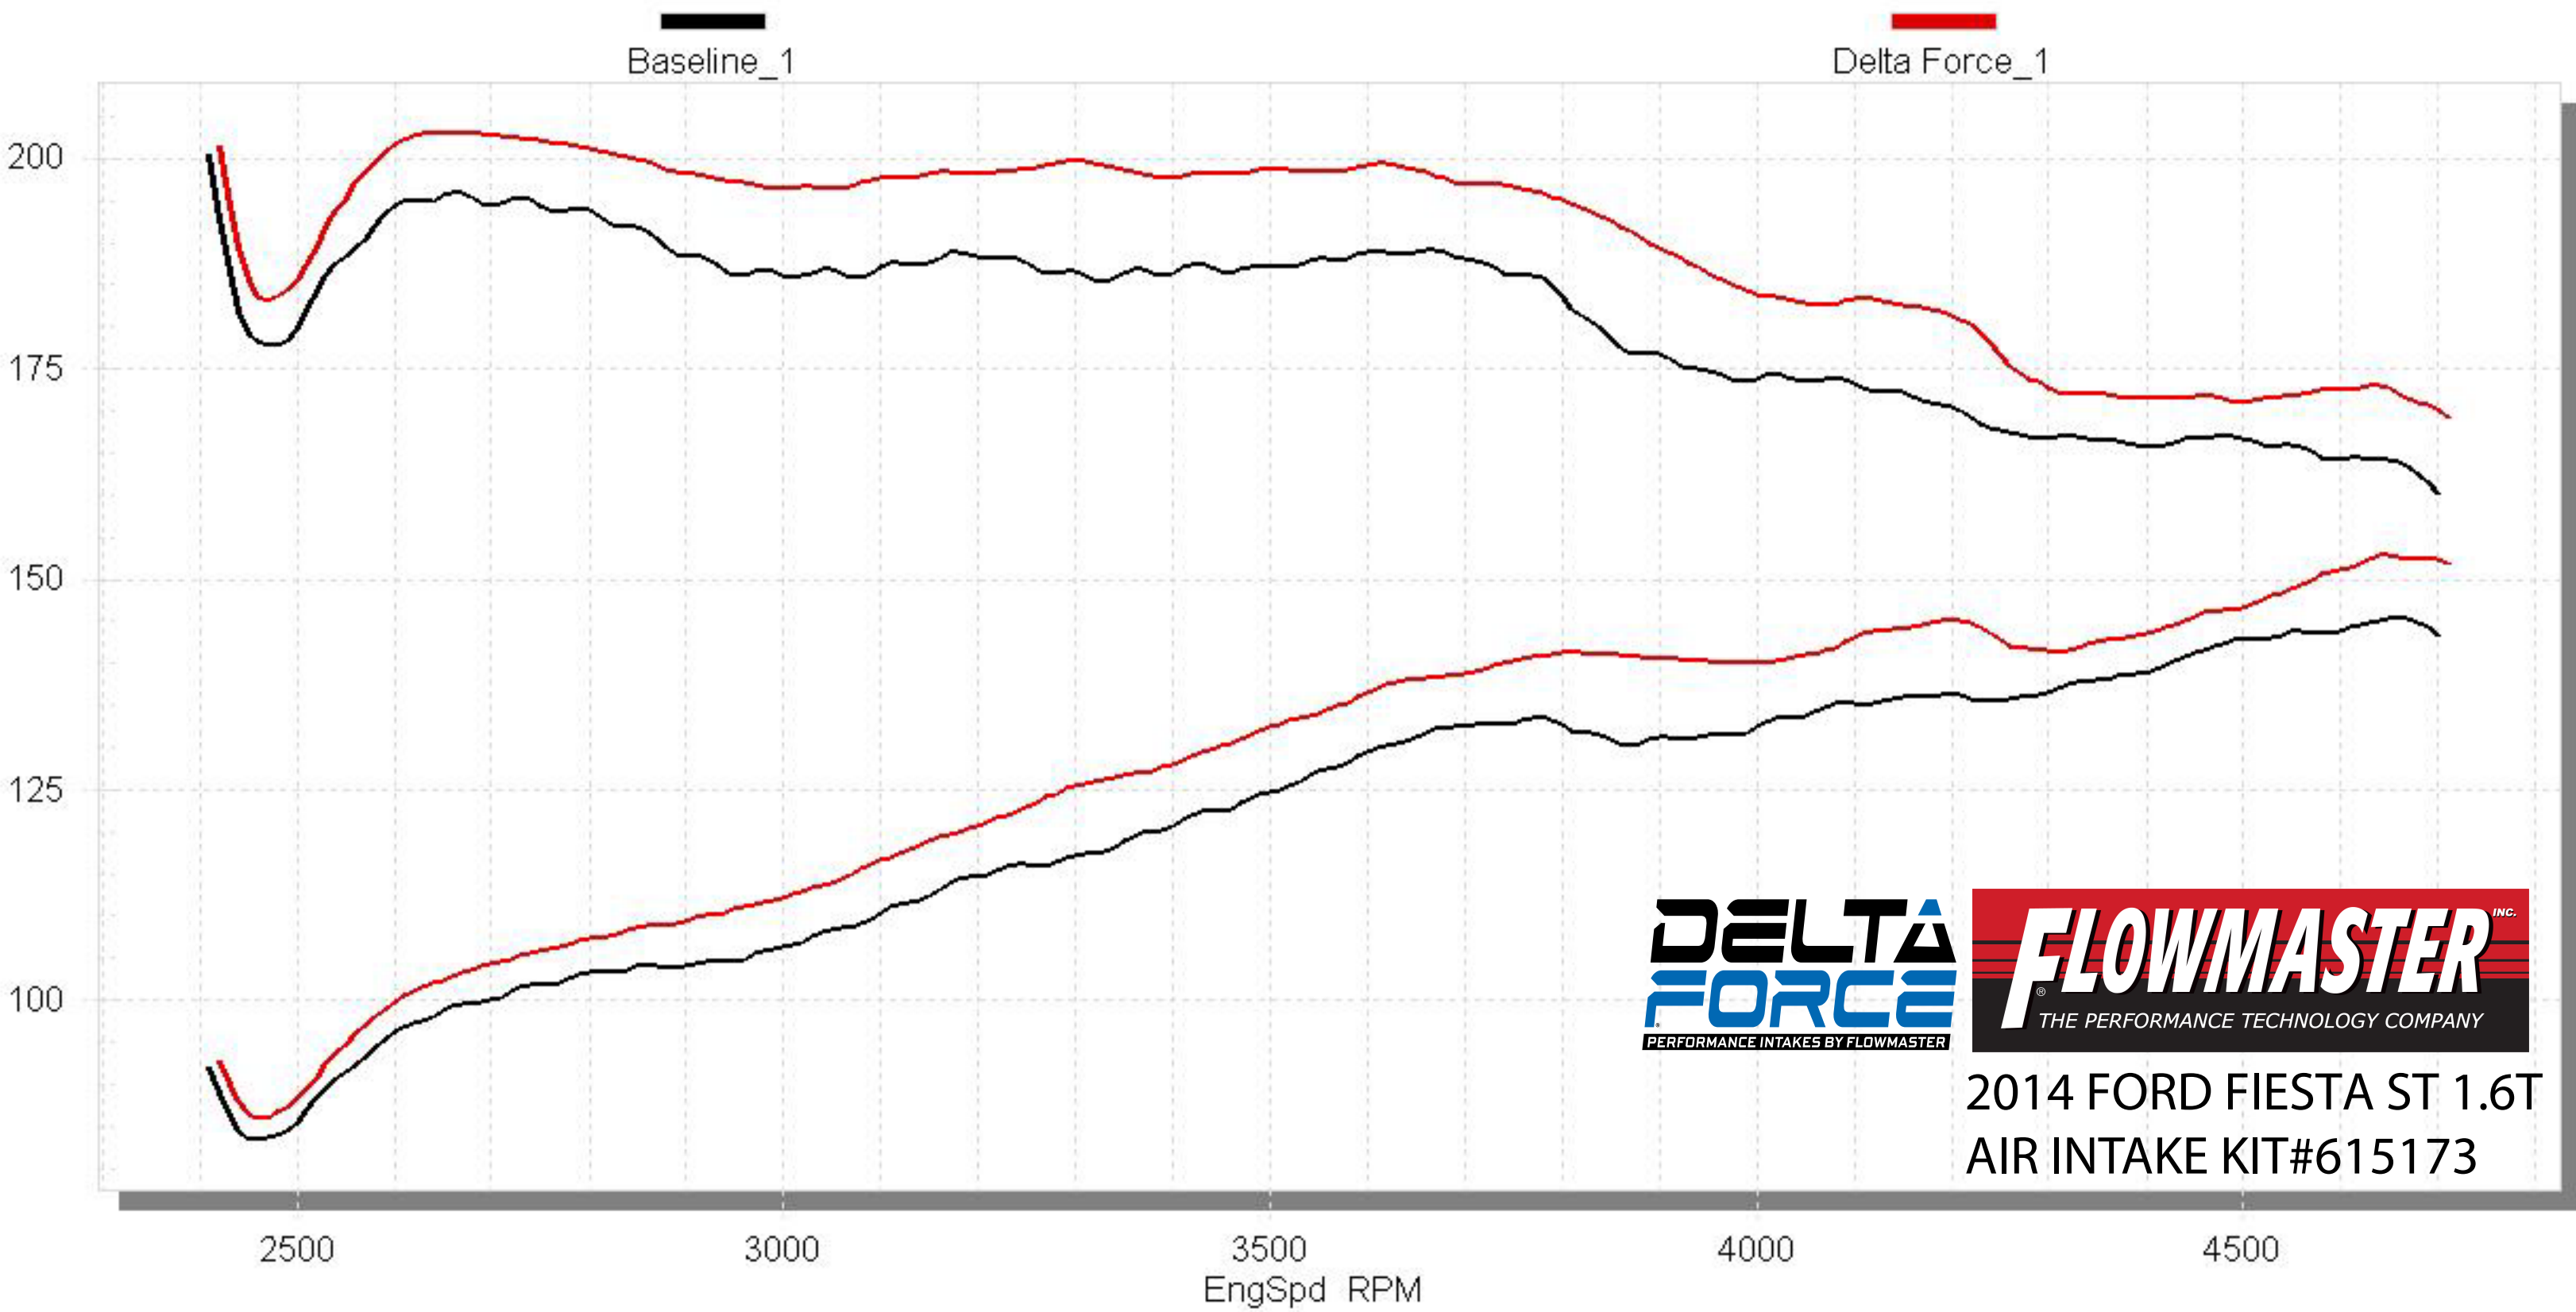

STP Corrected Wheel Power vs. RPM

Baseline_1, Delta Force_1,

2014 FORD FIESTA ST 1.6T
AIR INTAKE KIT#615173