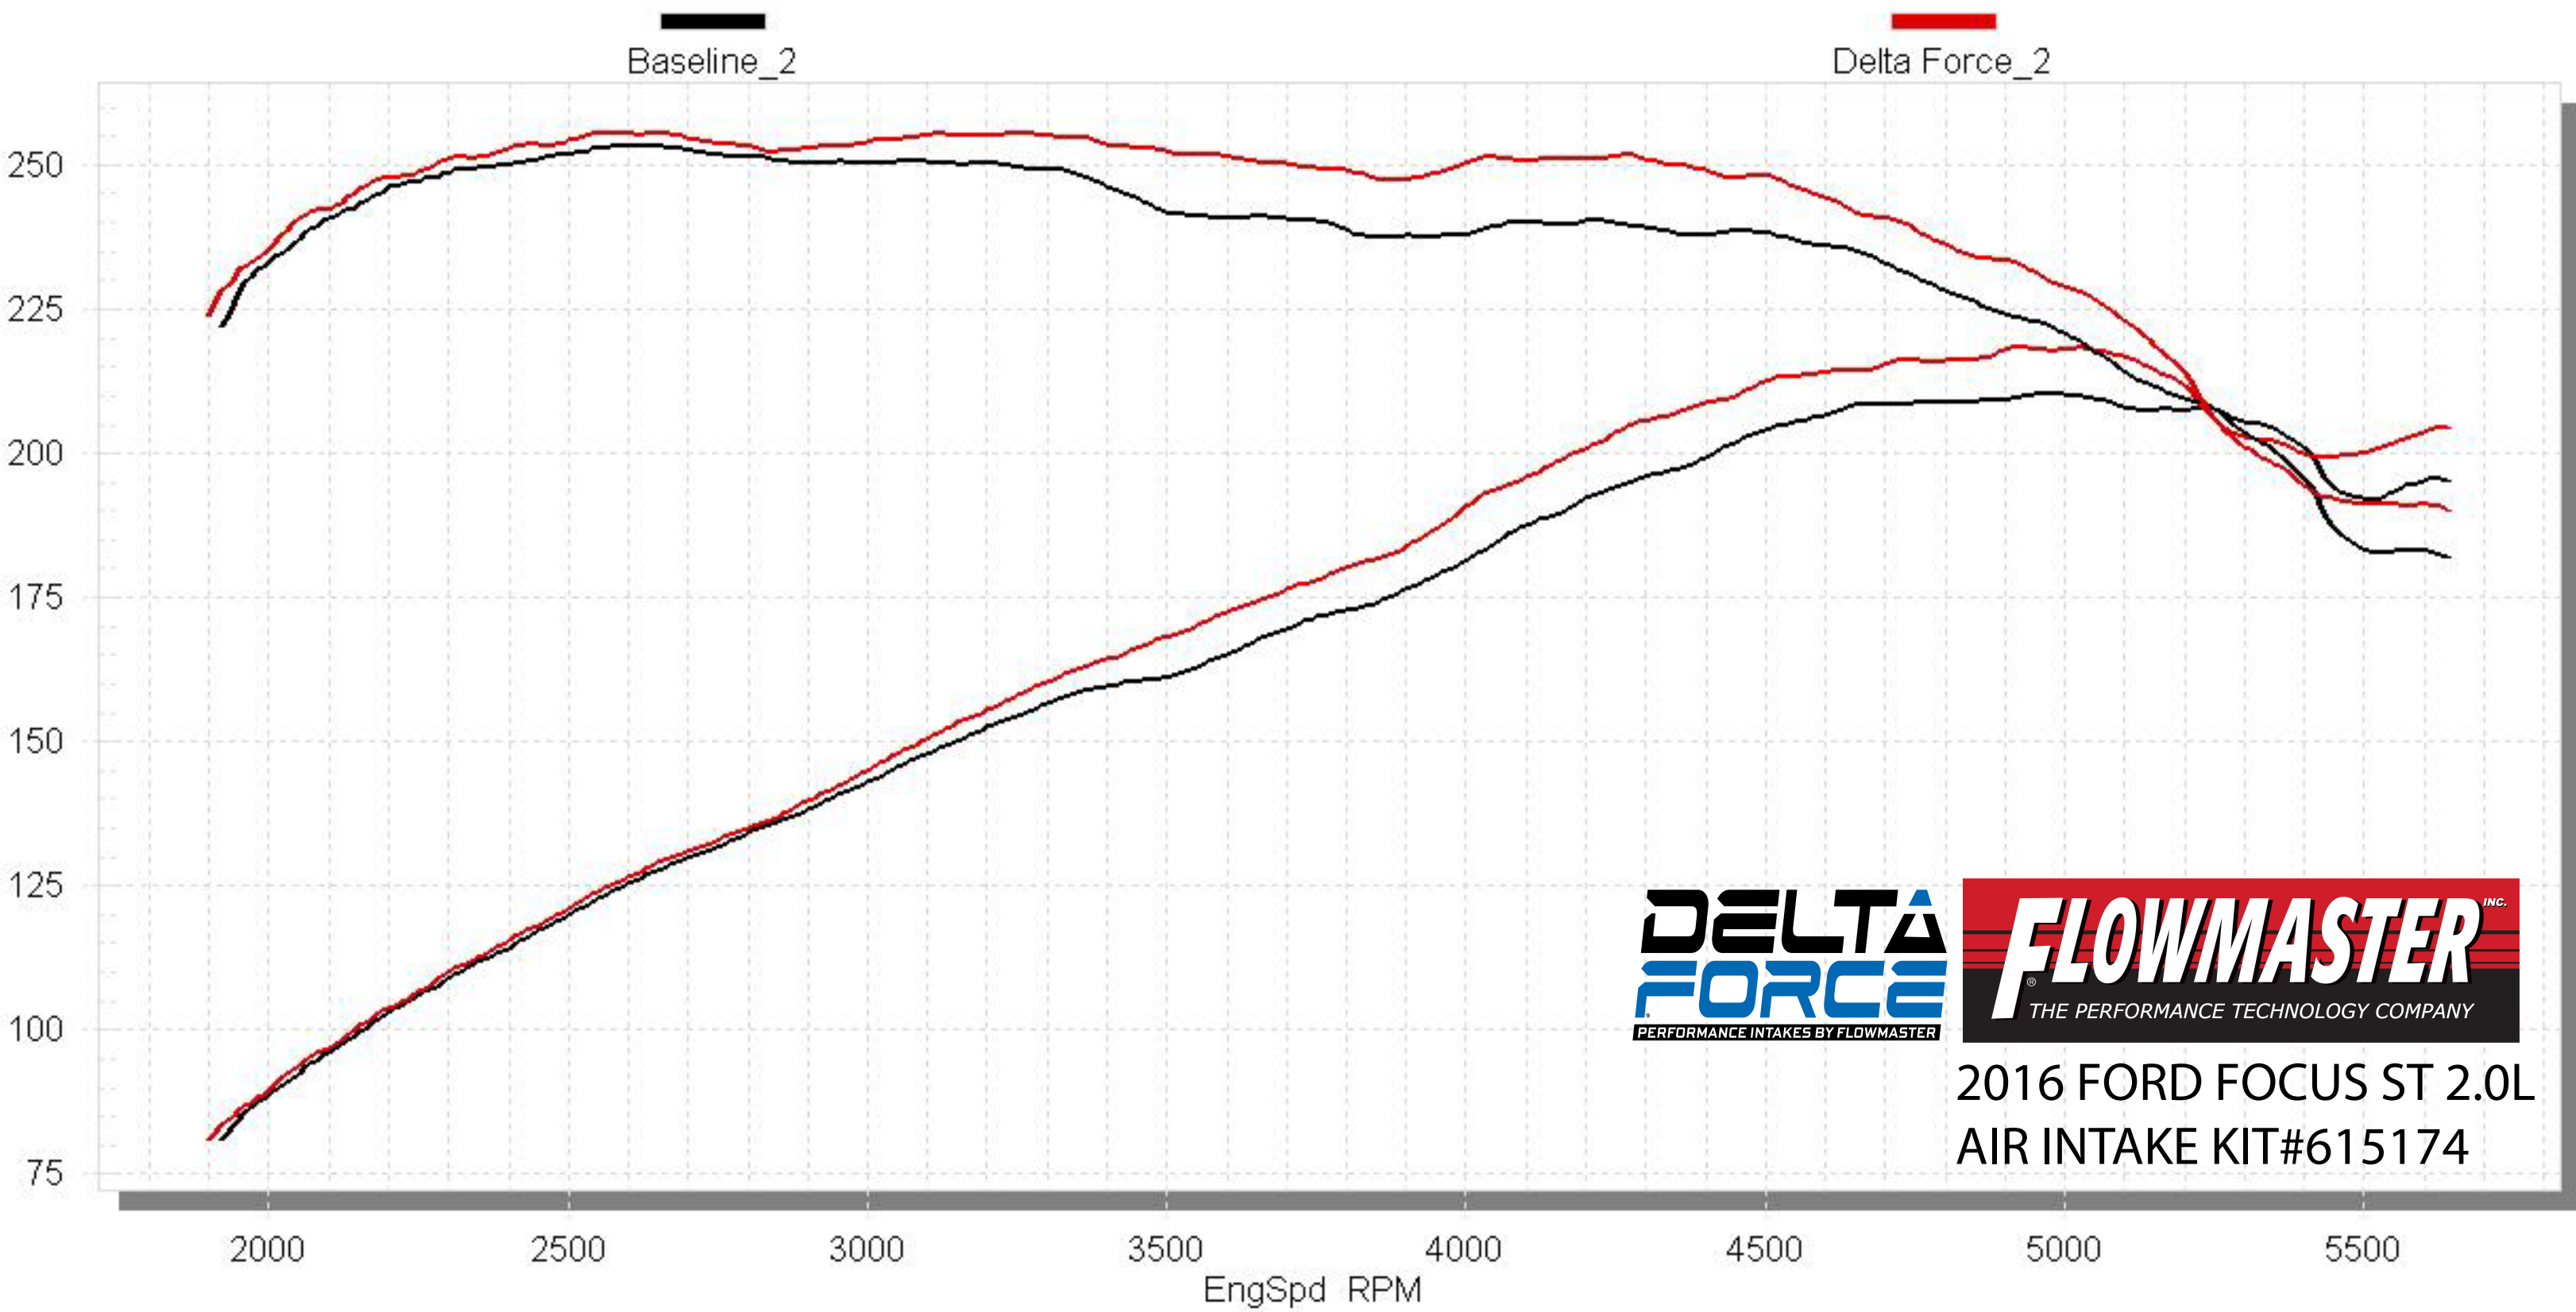

STP Corrected Wheel Power vs. RPM

Baseline_2, Delta Force_2,

2016 FORD FOCUS ST 2.0L
AIR INTAKE KIT#615174