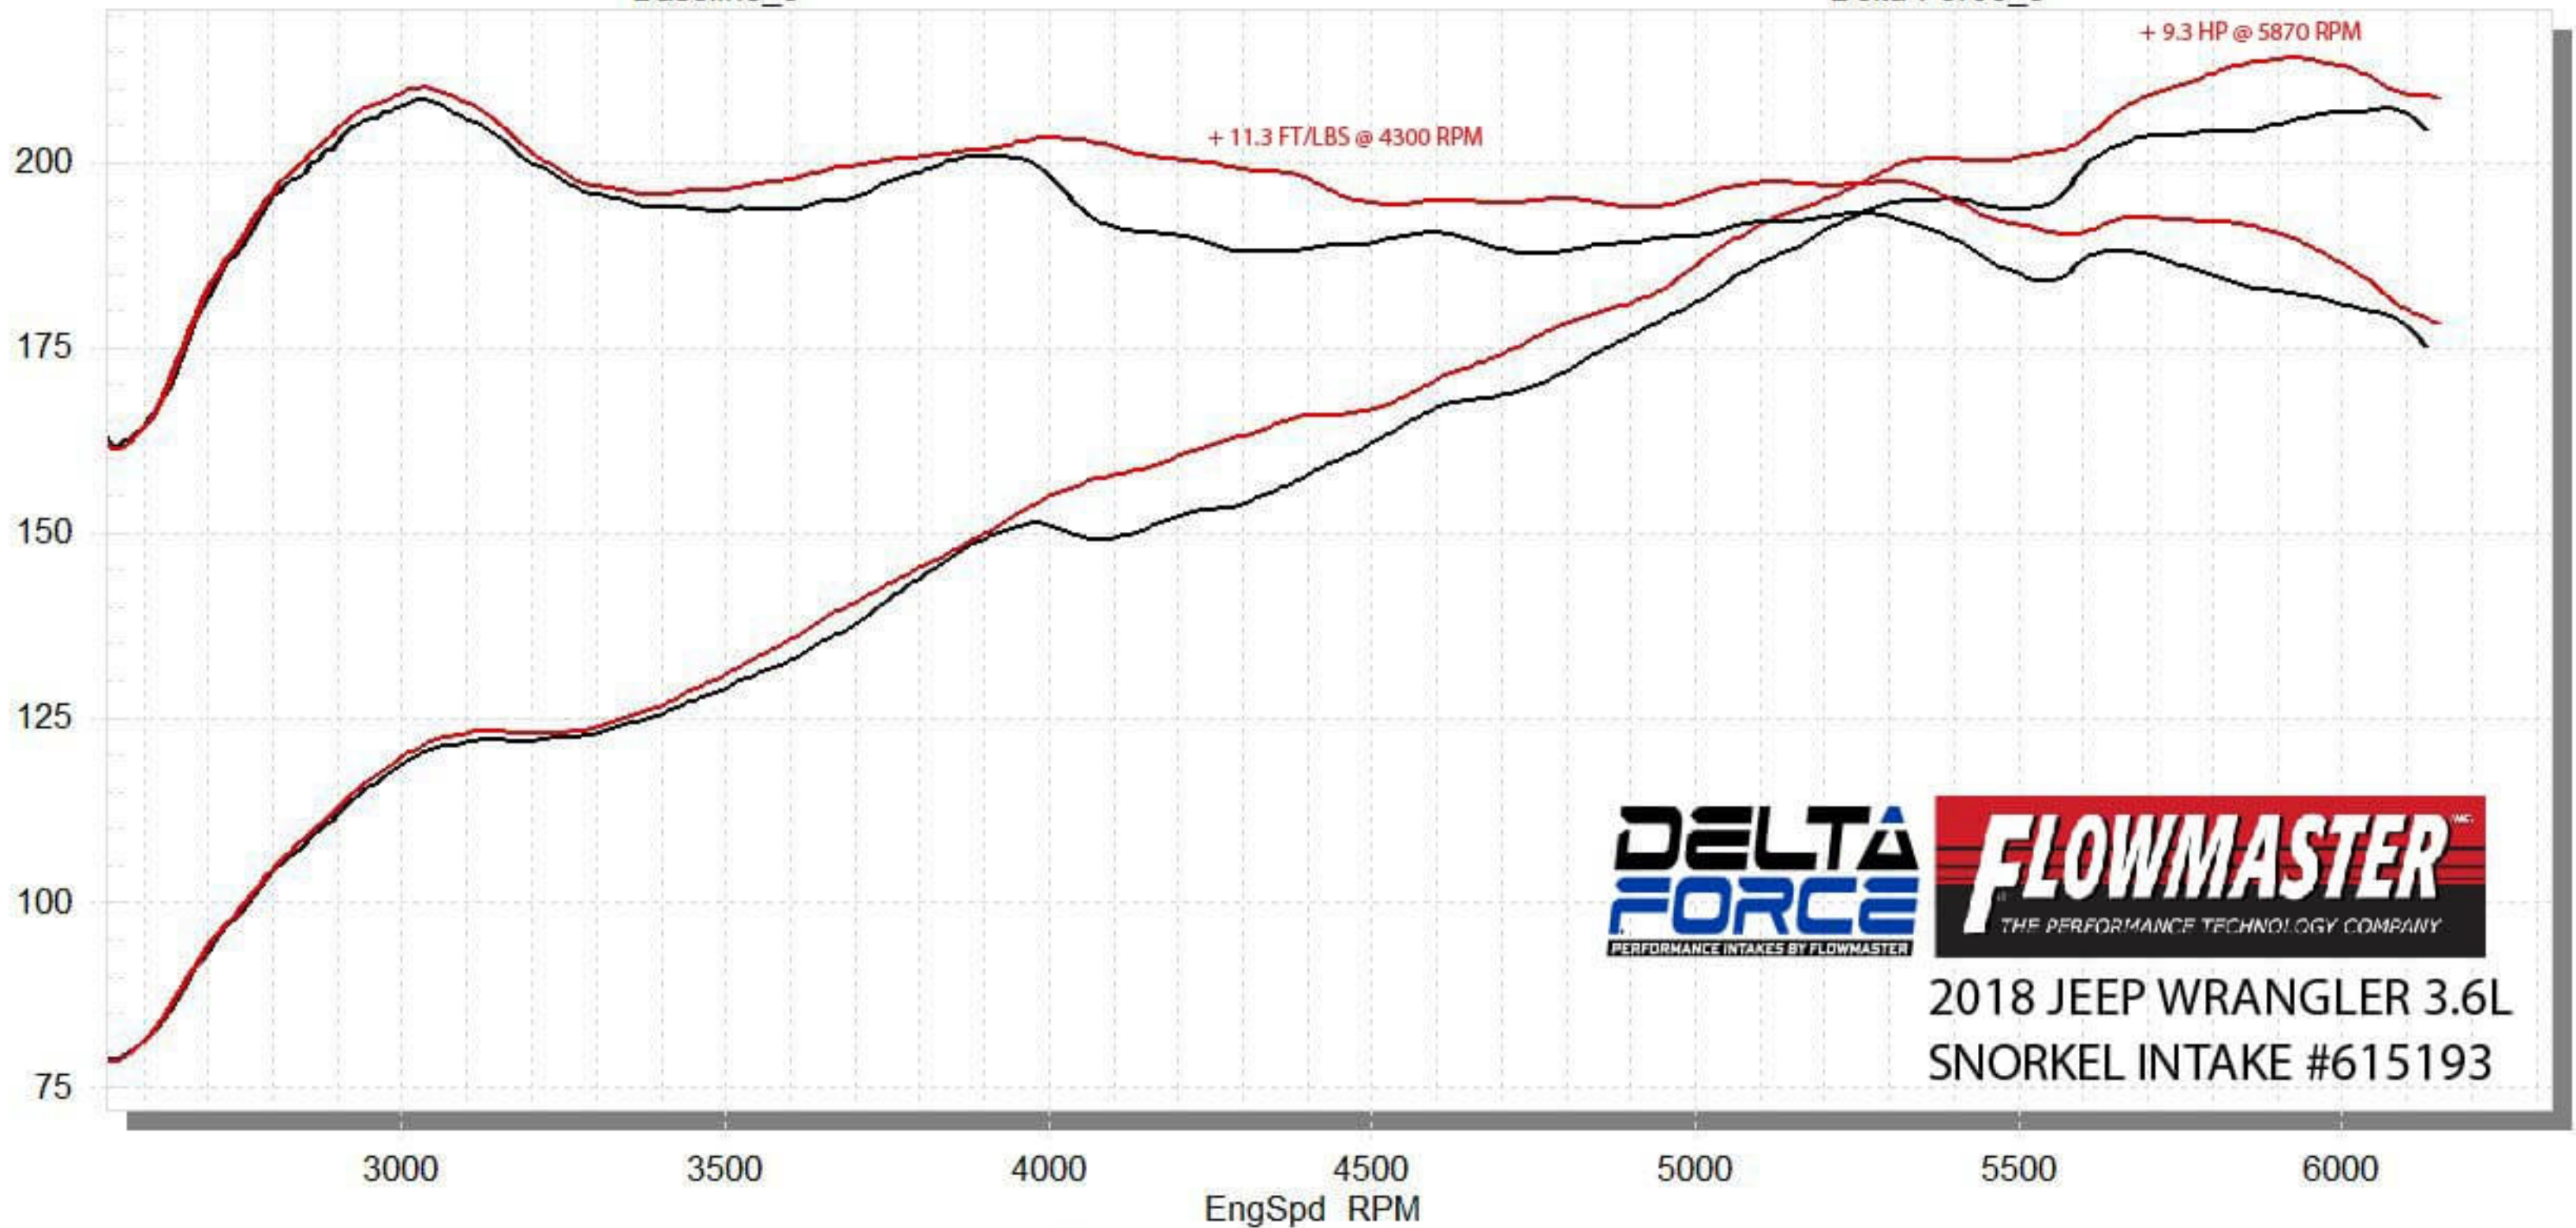

# STP Corrected Wheel Power vs. RPM

Baseline\_3, Delta Force\_3,

Baseline\_3

Delta Force\_3

2018 JEEP WRANGLER 3.6L  
SNORKEL INTAKE #615193