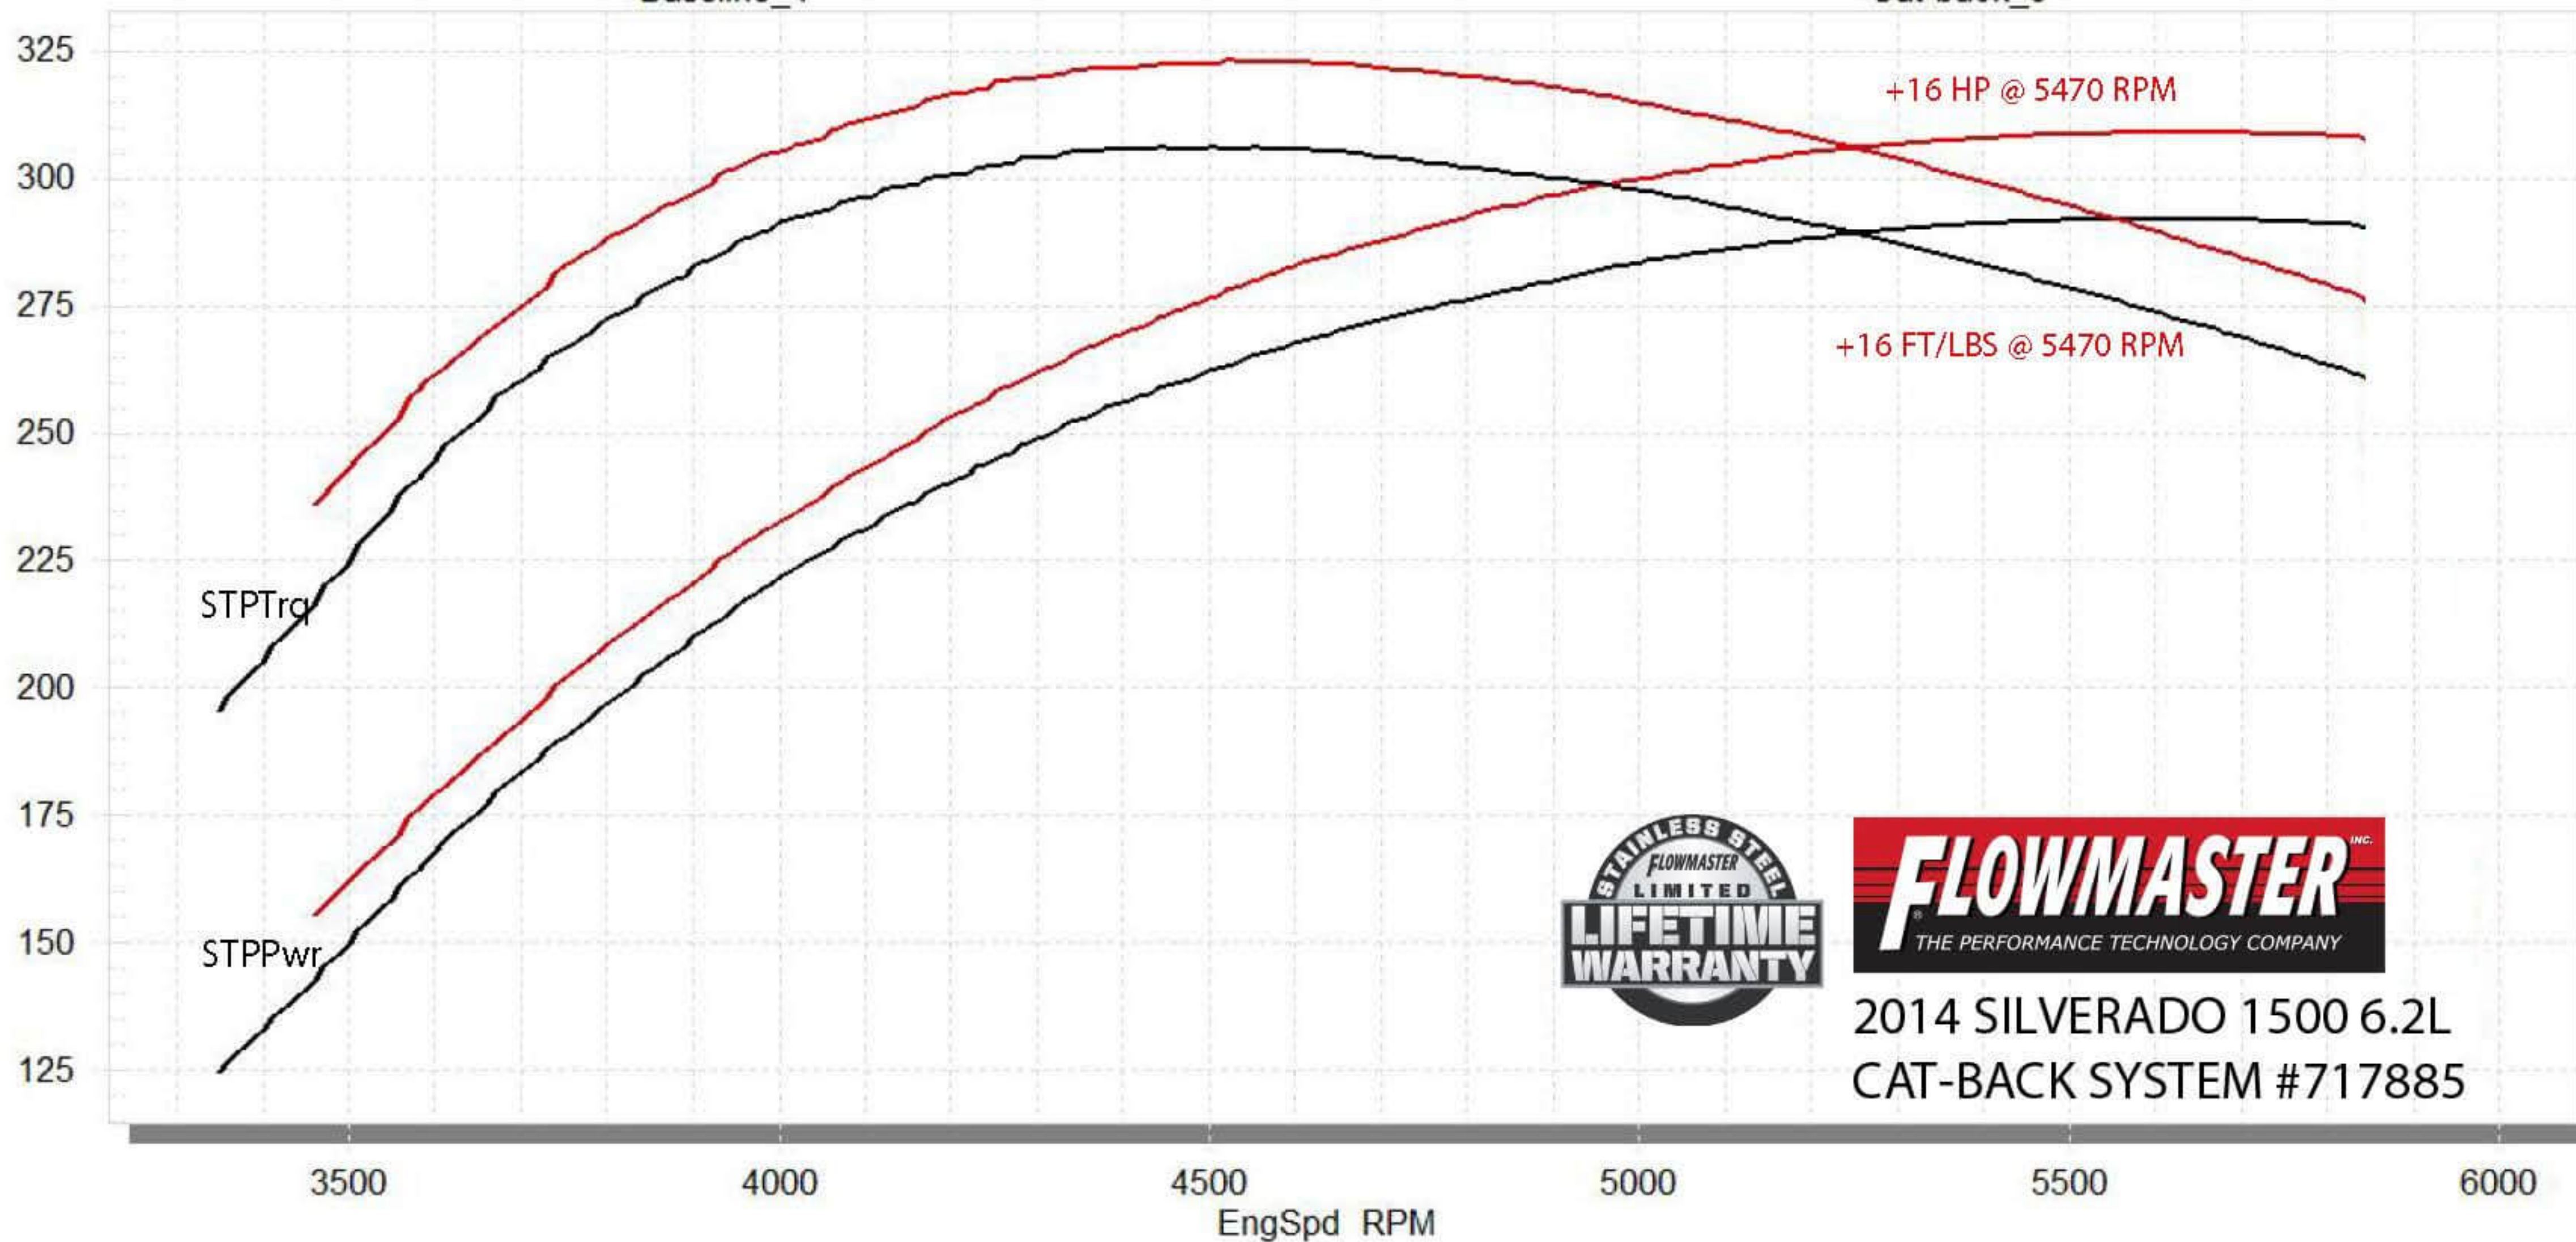

STP Corrected Wheel Power vs. RPM

Baseline_4, Cat-back_5,

Baseline_4

Cat-back_5

+16 HP @ 5470 RPM

+16 FT/LBS @ 5470 RPM

STPTrq

STPPwr

2014 SILVERADO 1500 6.2L
CAT-BACK SYSTEM #717885