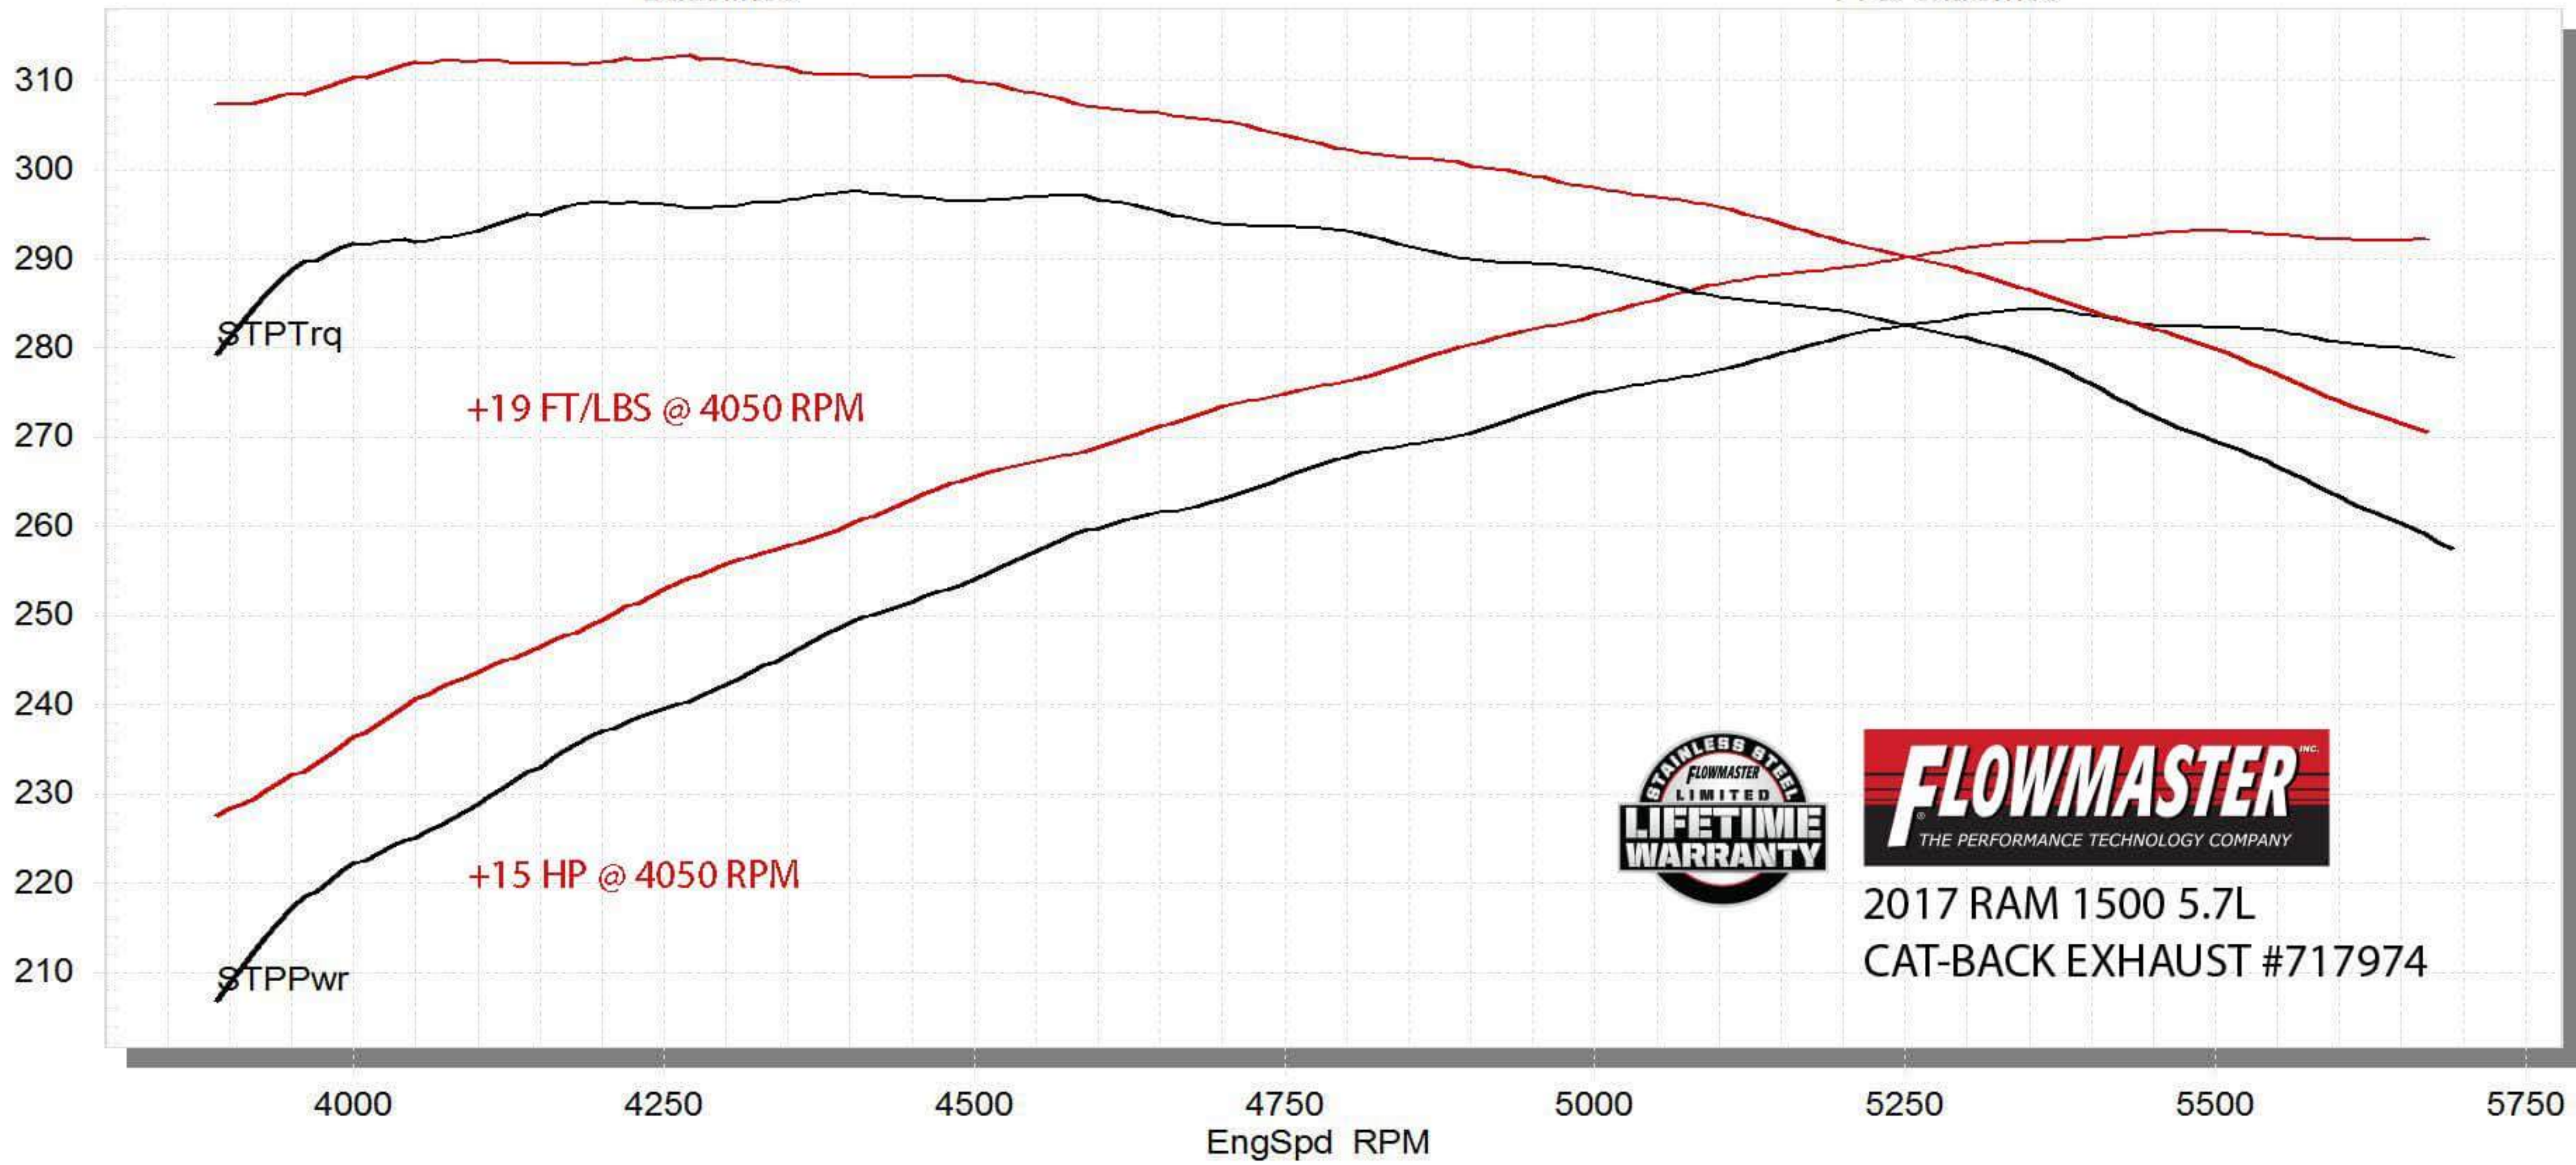

STP Corrected Wheel Power vs. RPM

Baseline3, FFX extreme3,

Baseline3

FFX extreme3

2017 RAM 1500 5.7L
CAT-BACK EXHAUST #717974