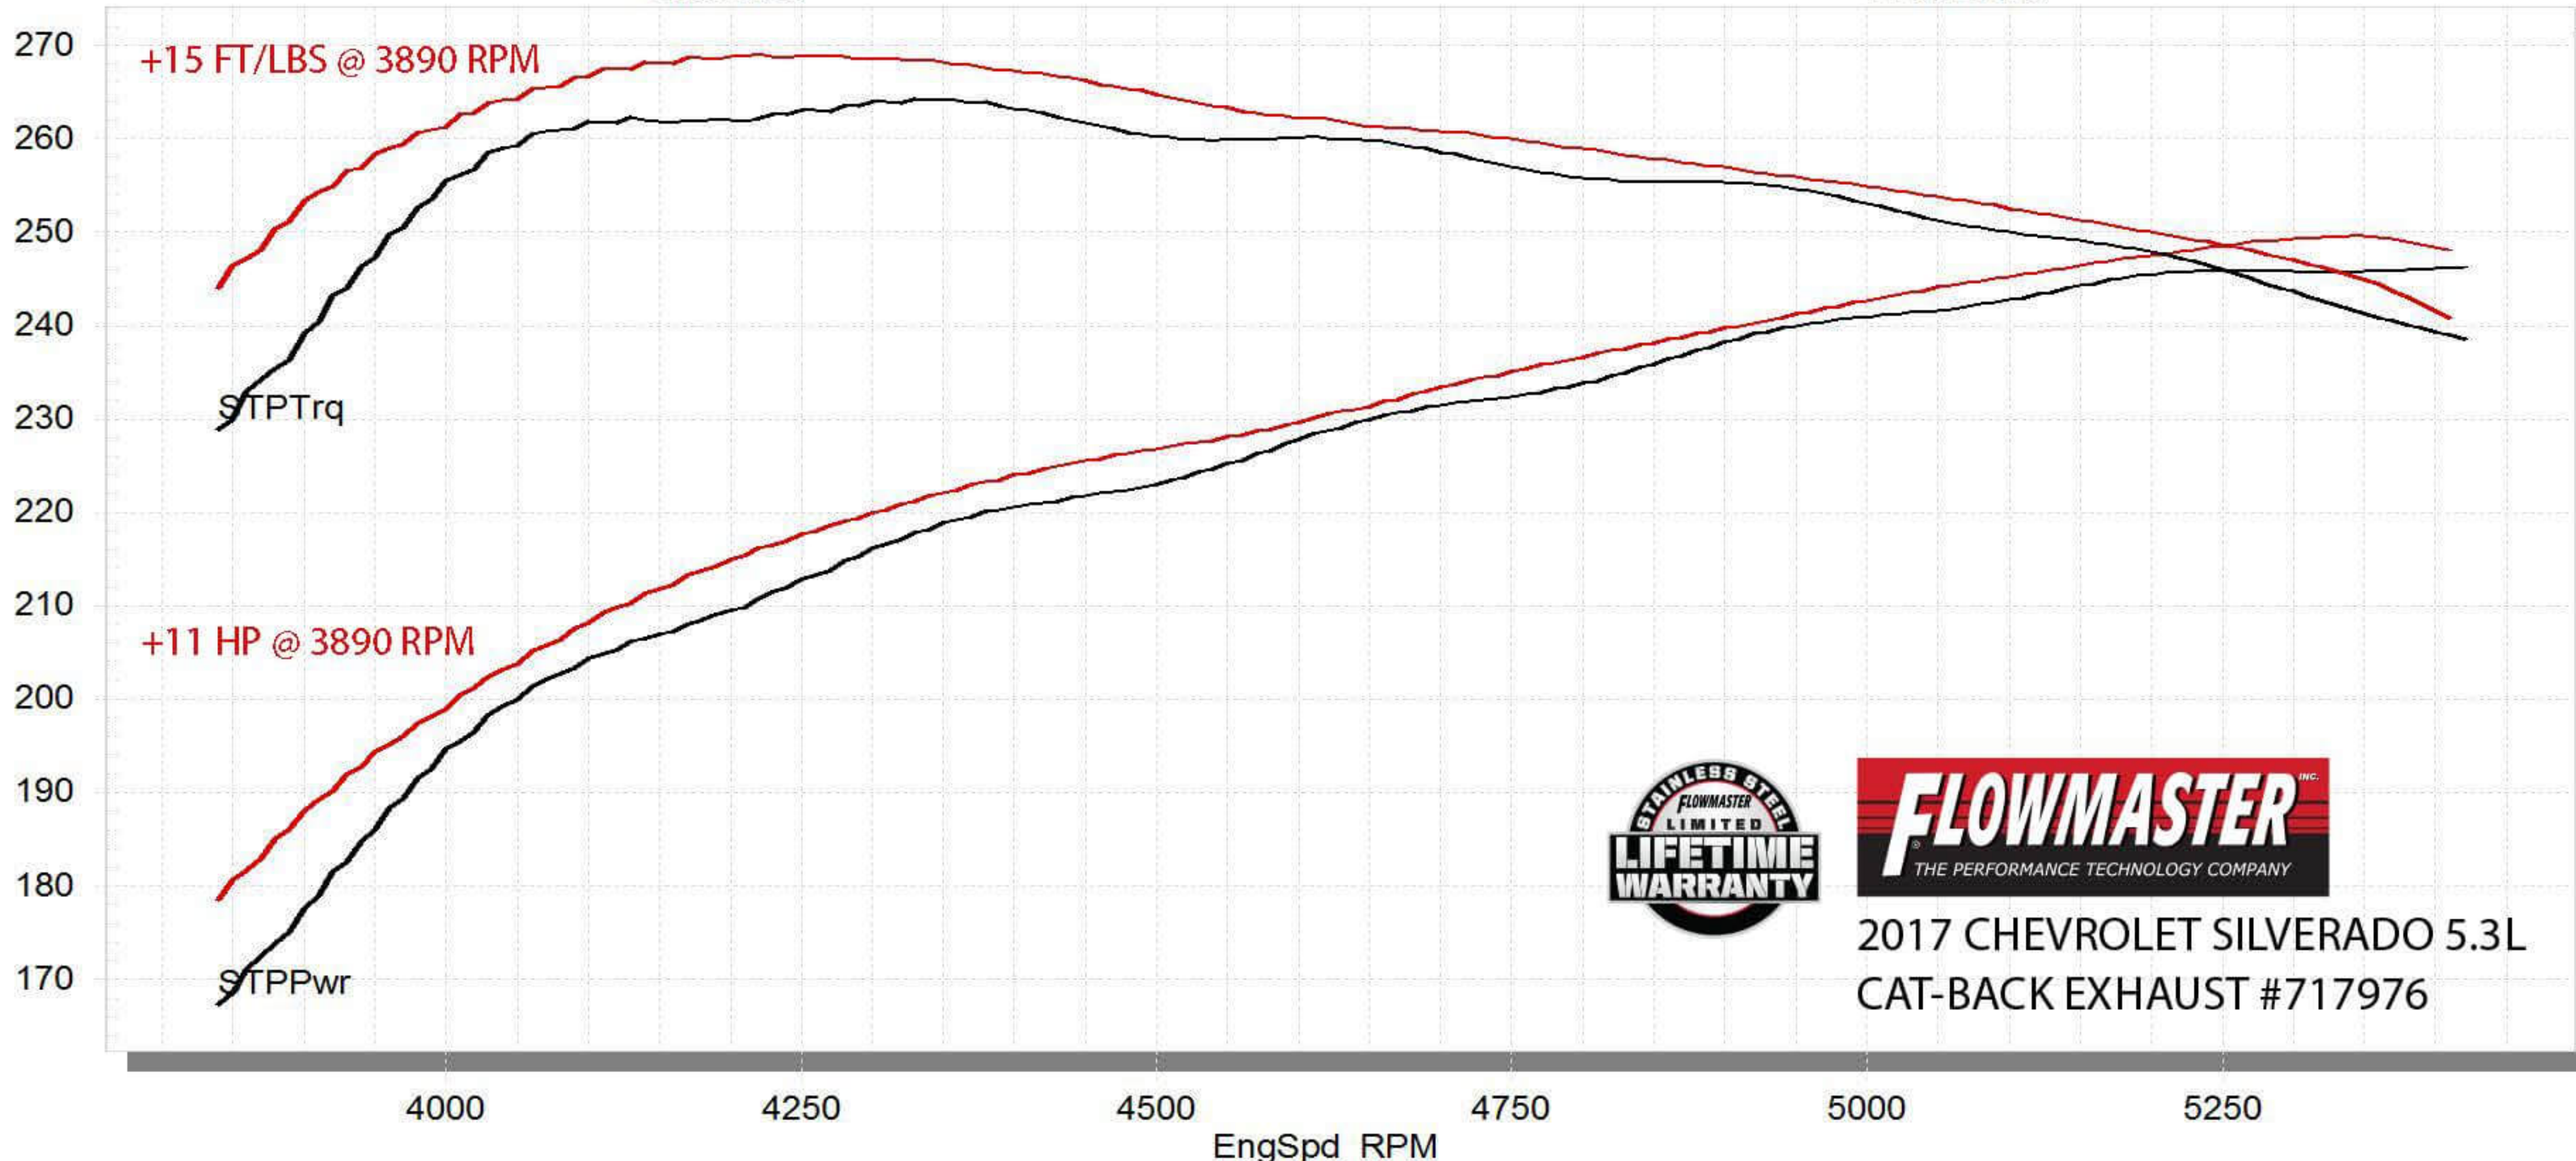

STP Corrected Wheel Power vs. RPM

Baseline3, FFX EXT3,

Baseline3

FFX EXT3

2017 CHEVROLET SILVERADO 5.3L
CAT-BACK EXHAUST #717976