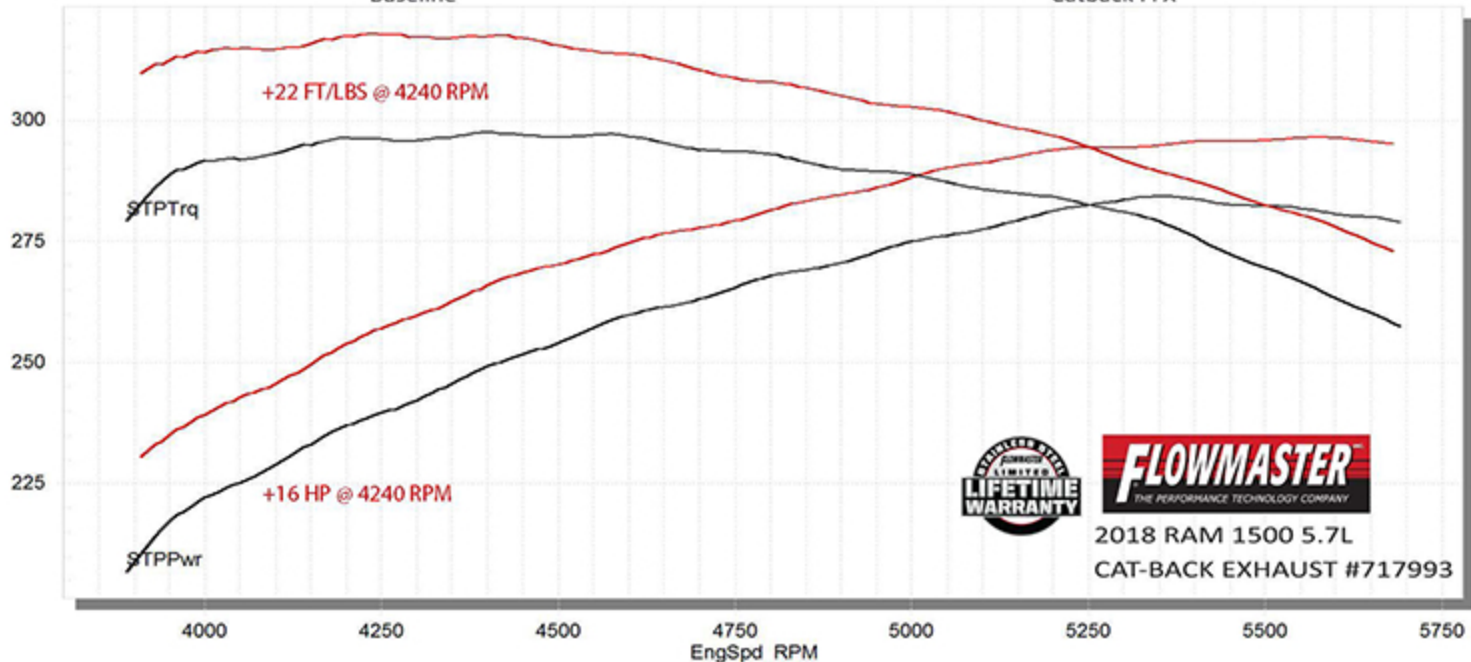

STP Corrected Wheel Power vs. RPM

Baseline, Cat-back FFX

Baseline

Catback FFX

2018 RAM 1500 5.7L
CAT-BACK EXHAUST #717993