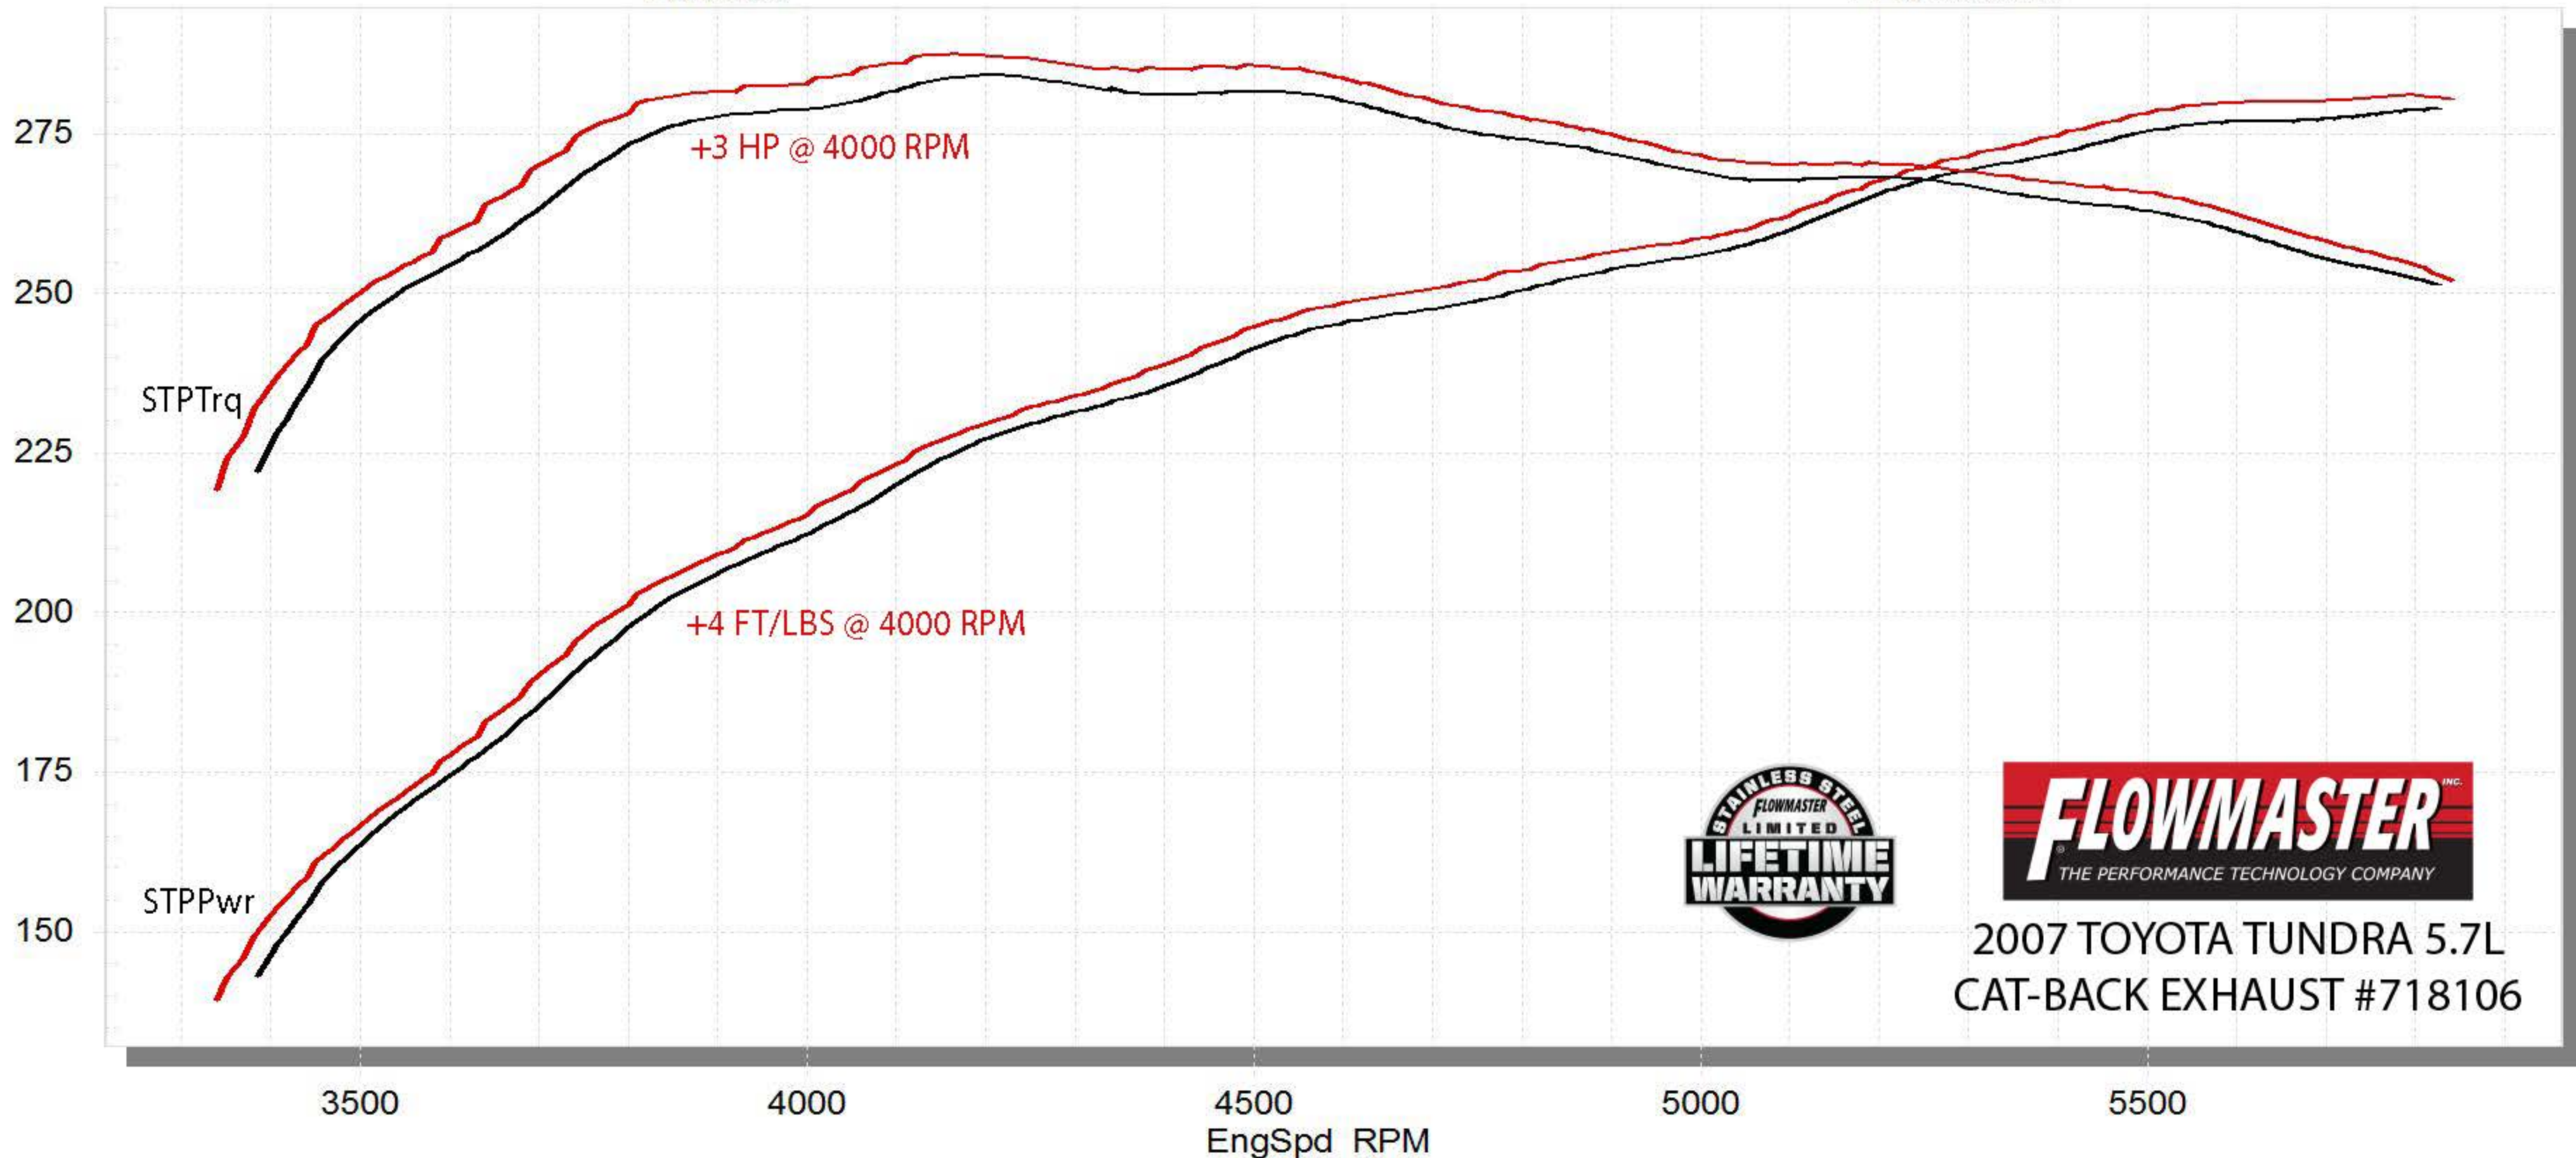

STP Corrected Wheel Power vs. RPM

Baseline, FFX Catback

Baseline

FFX Catback

2007 TOYOTA TUNDRA 5.7L
CAT-BACK EXHAUST #718106