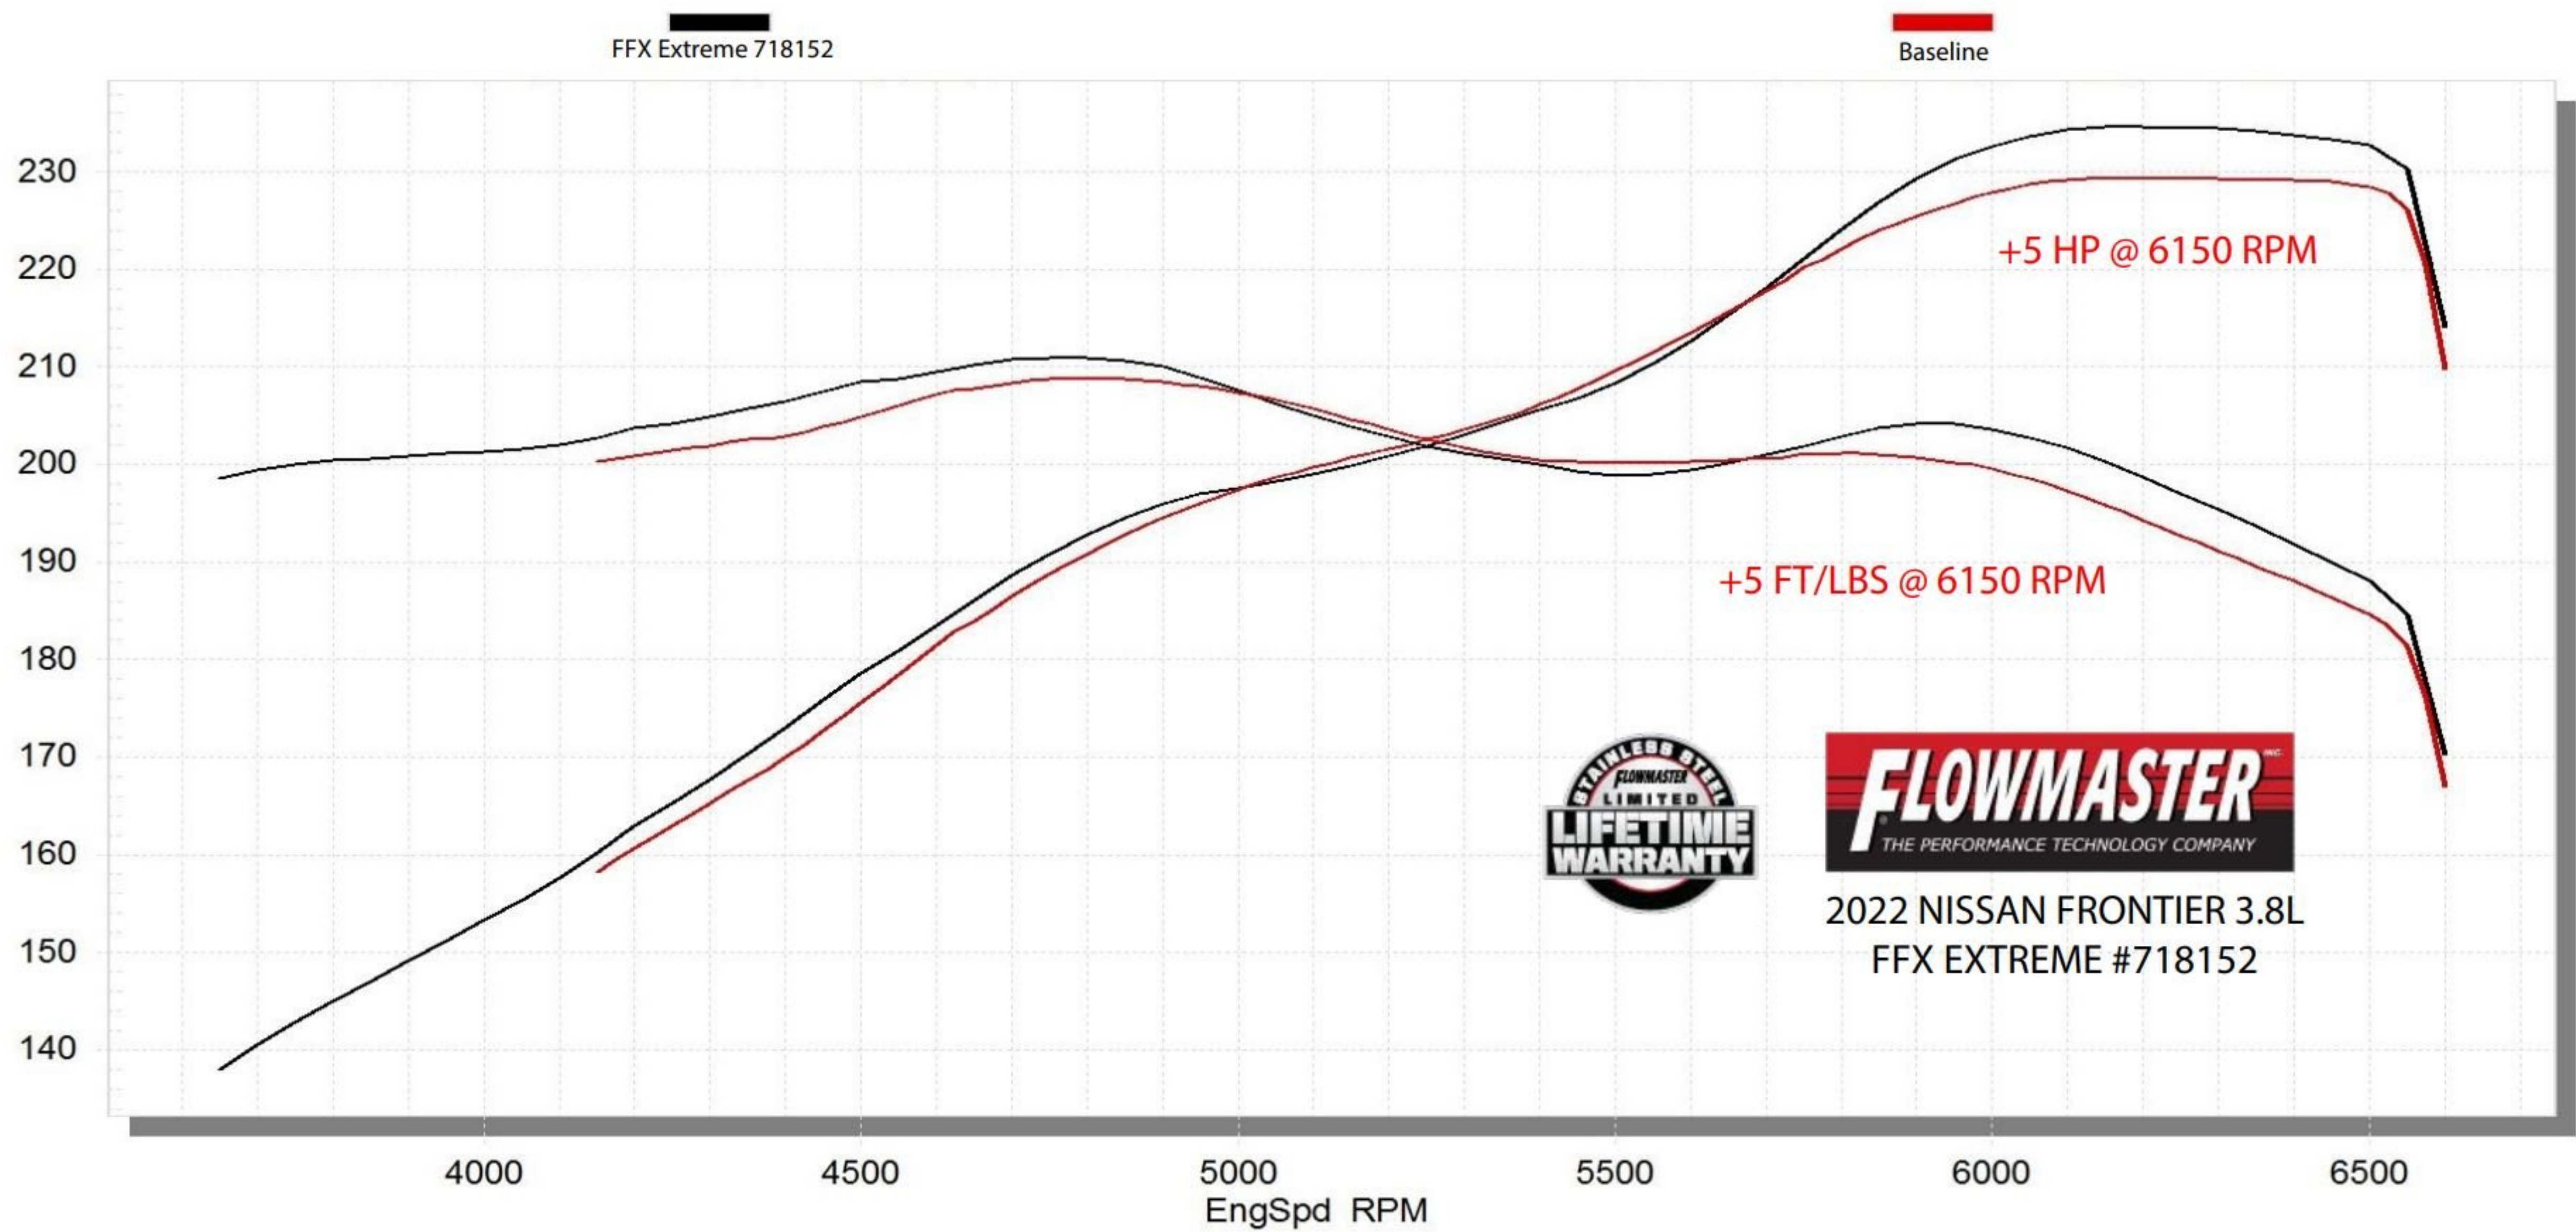

STP Corrected Wheel Power vs. RPM

Baseline, FFX Extreme 718152

FFX Extreme 718152

Baseline

+5 HP @ 6150 RPM

+5 FT/LBS @ 6150 RPM

2022 NISSAN FRONTIER 3.8L
FFX EXTREME #718152