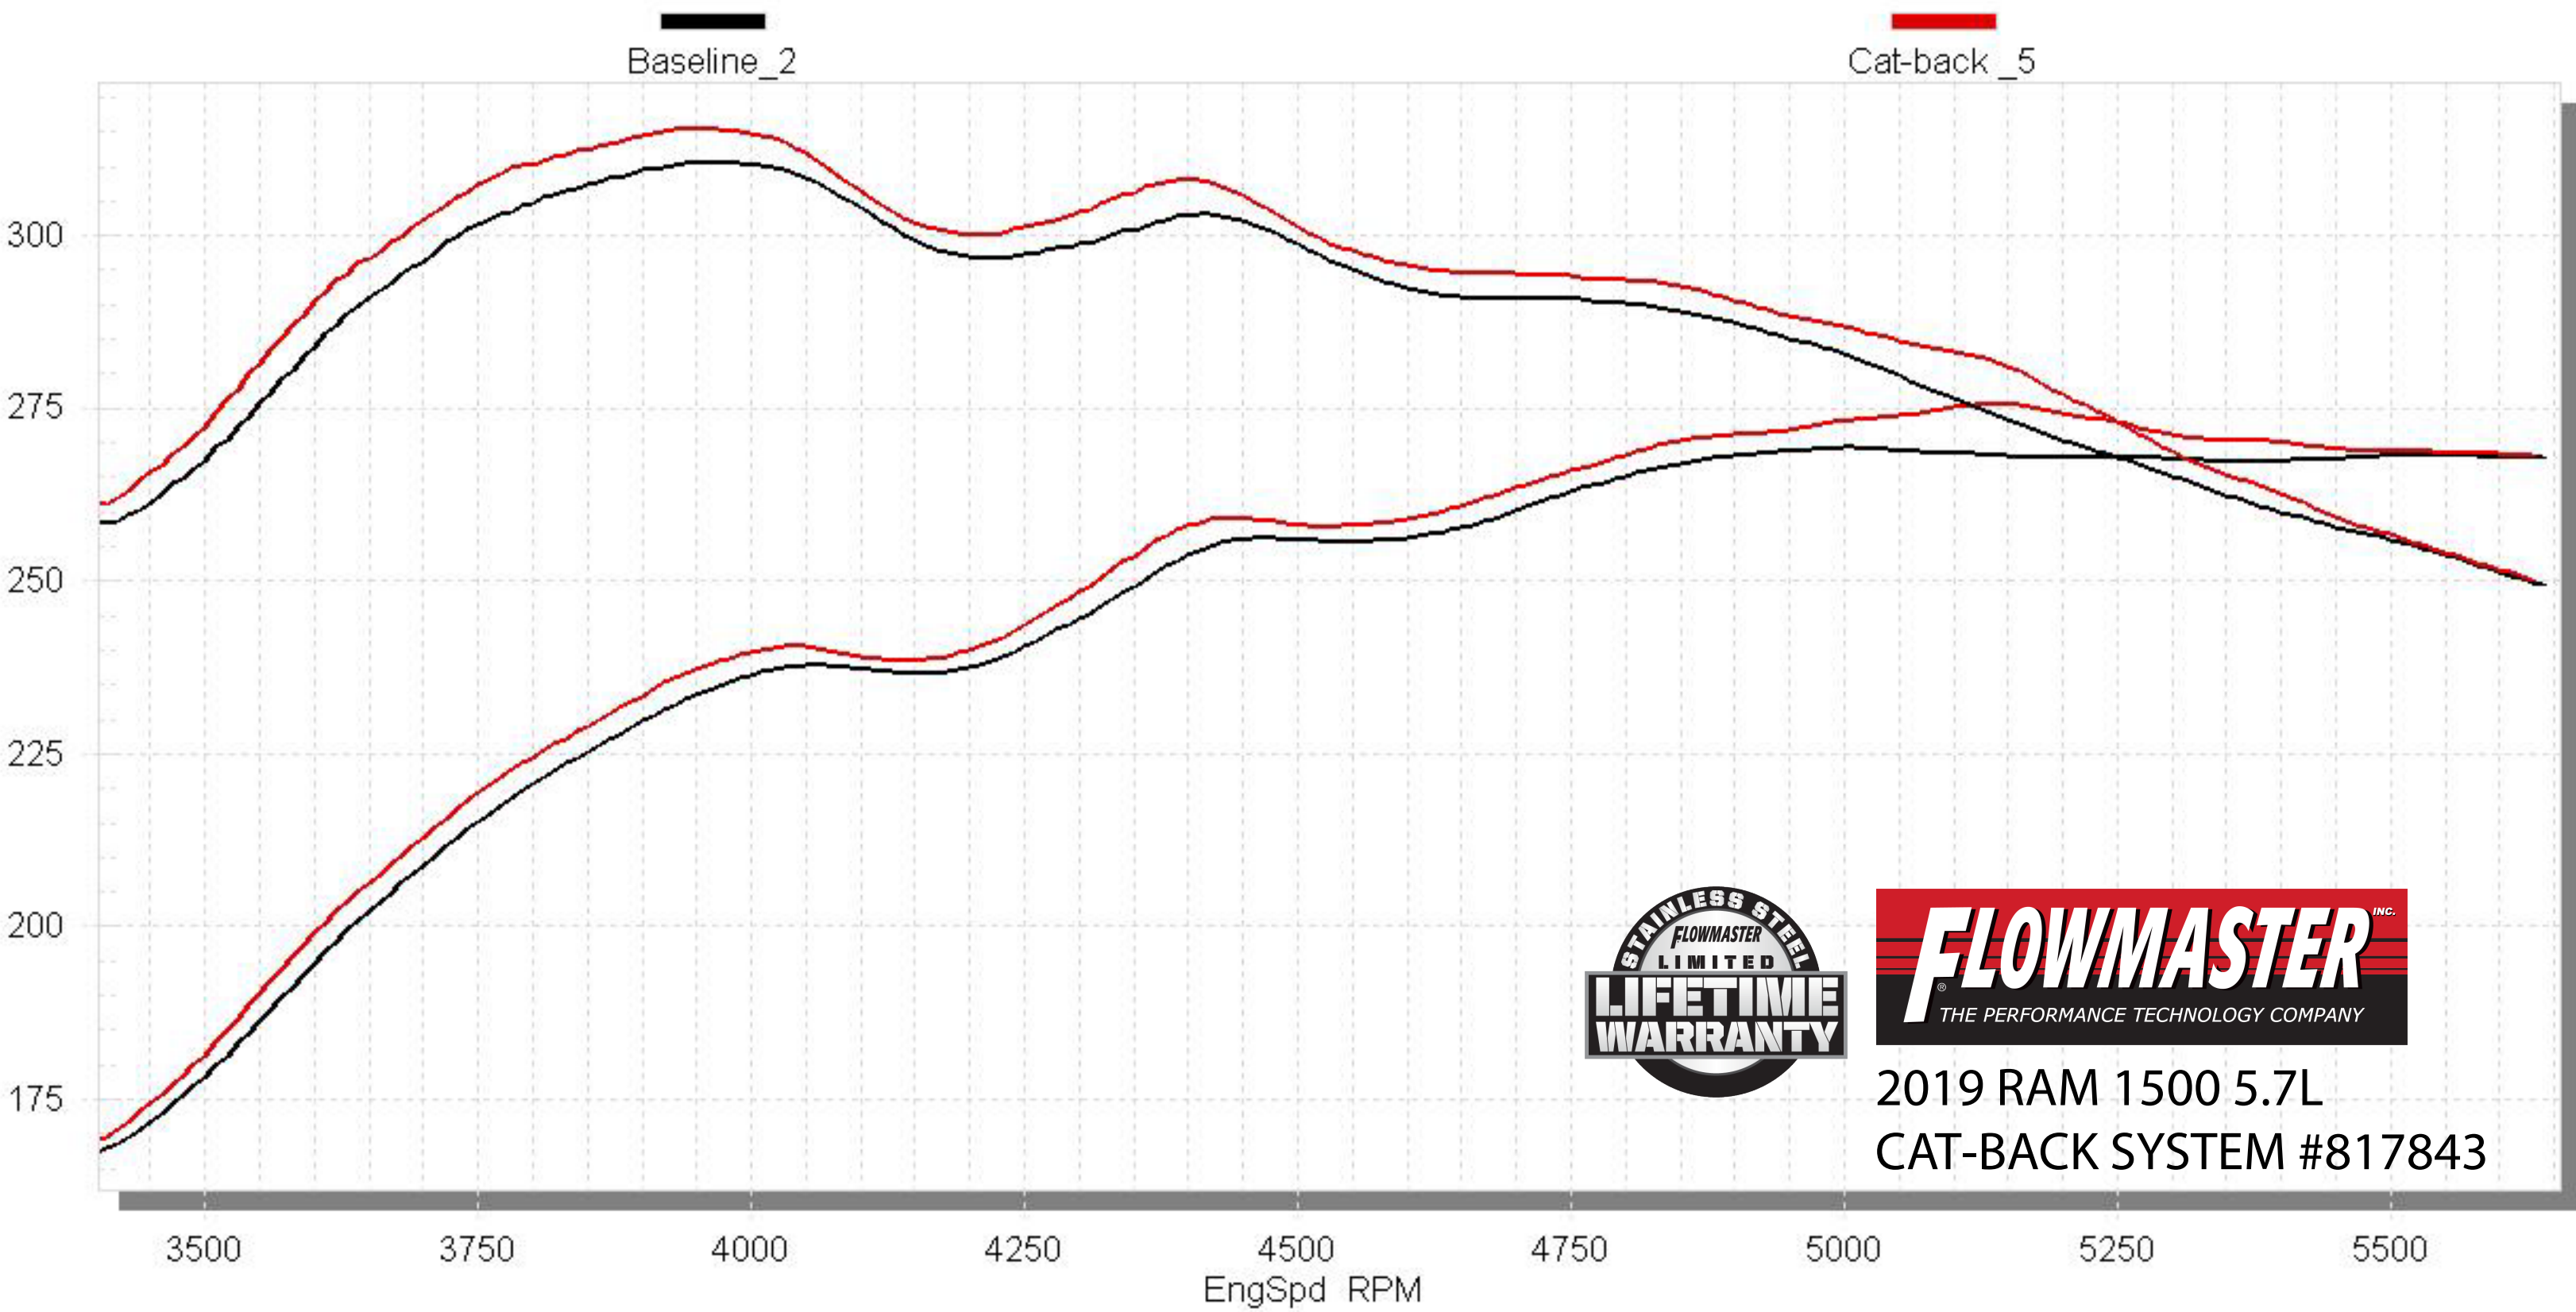

# STP Corrected Wheel Power vs. RPM

Baseline\_2, Cat-back\_5,

Baseline\_2

Cat-back\_5

2019 RAM 1500 5.7L  
CAT-BACK SYSTEM #817843