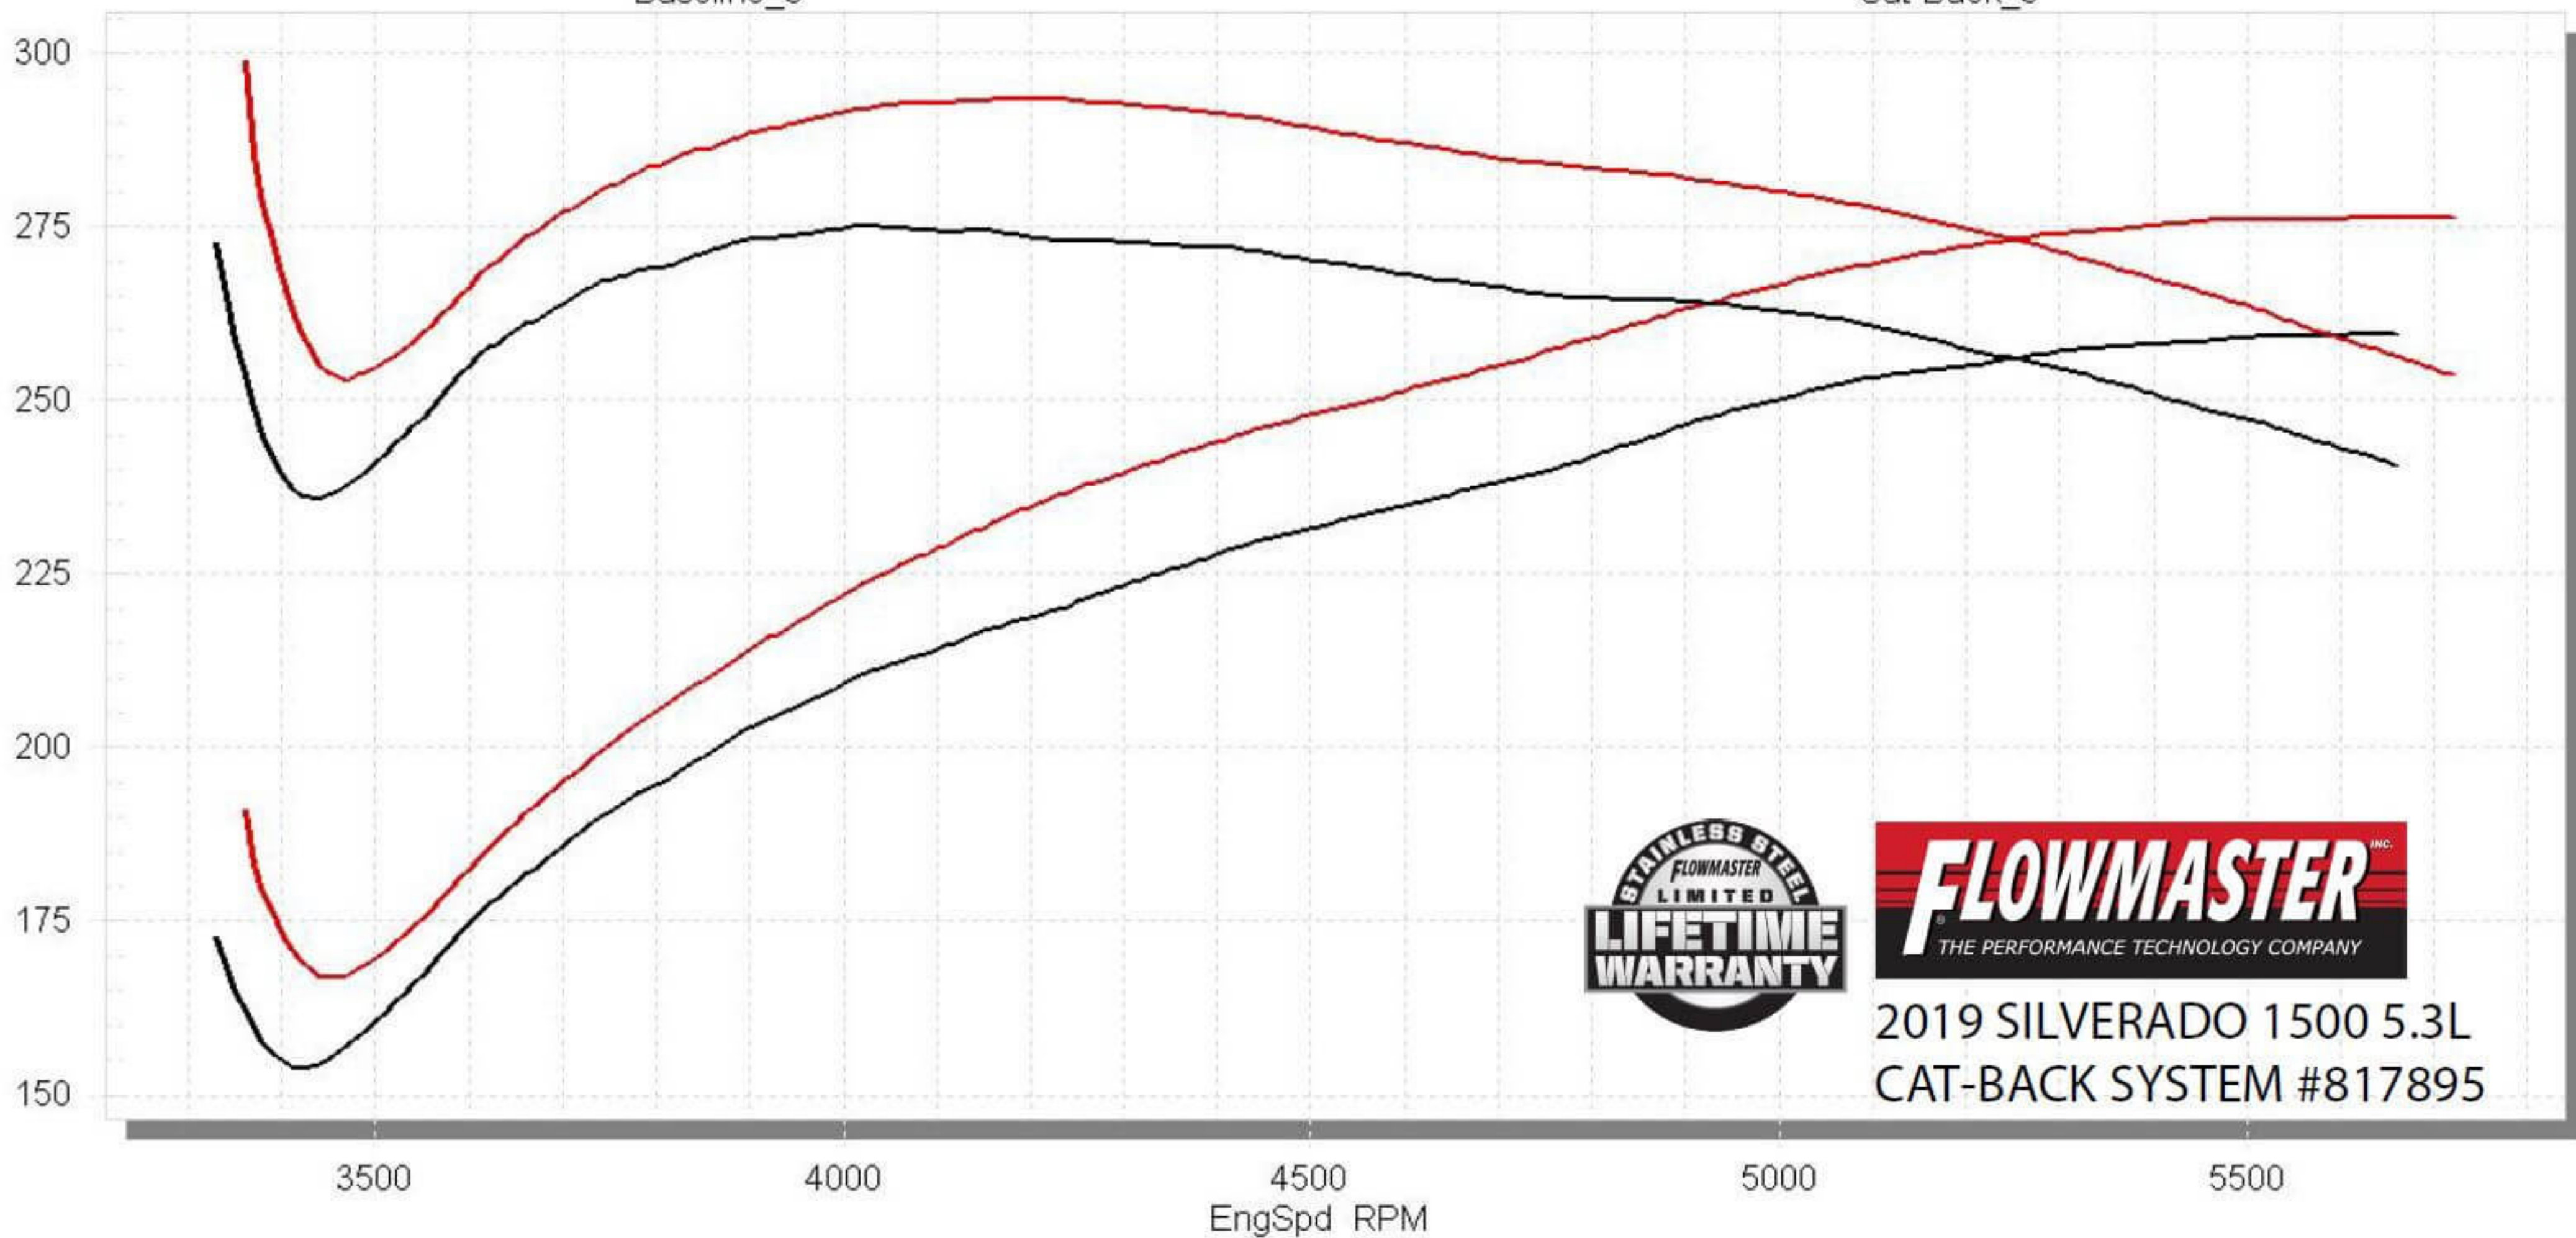

# STP Corrected Wheel Power vs. RPM

Baseline\_3, Cat-Back\_3,

Baseline\_3

Cat-Back\_3

2019 SILVERADO 1500 5.3L  
CAT-BACK SYSTEM #817895