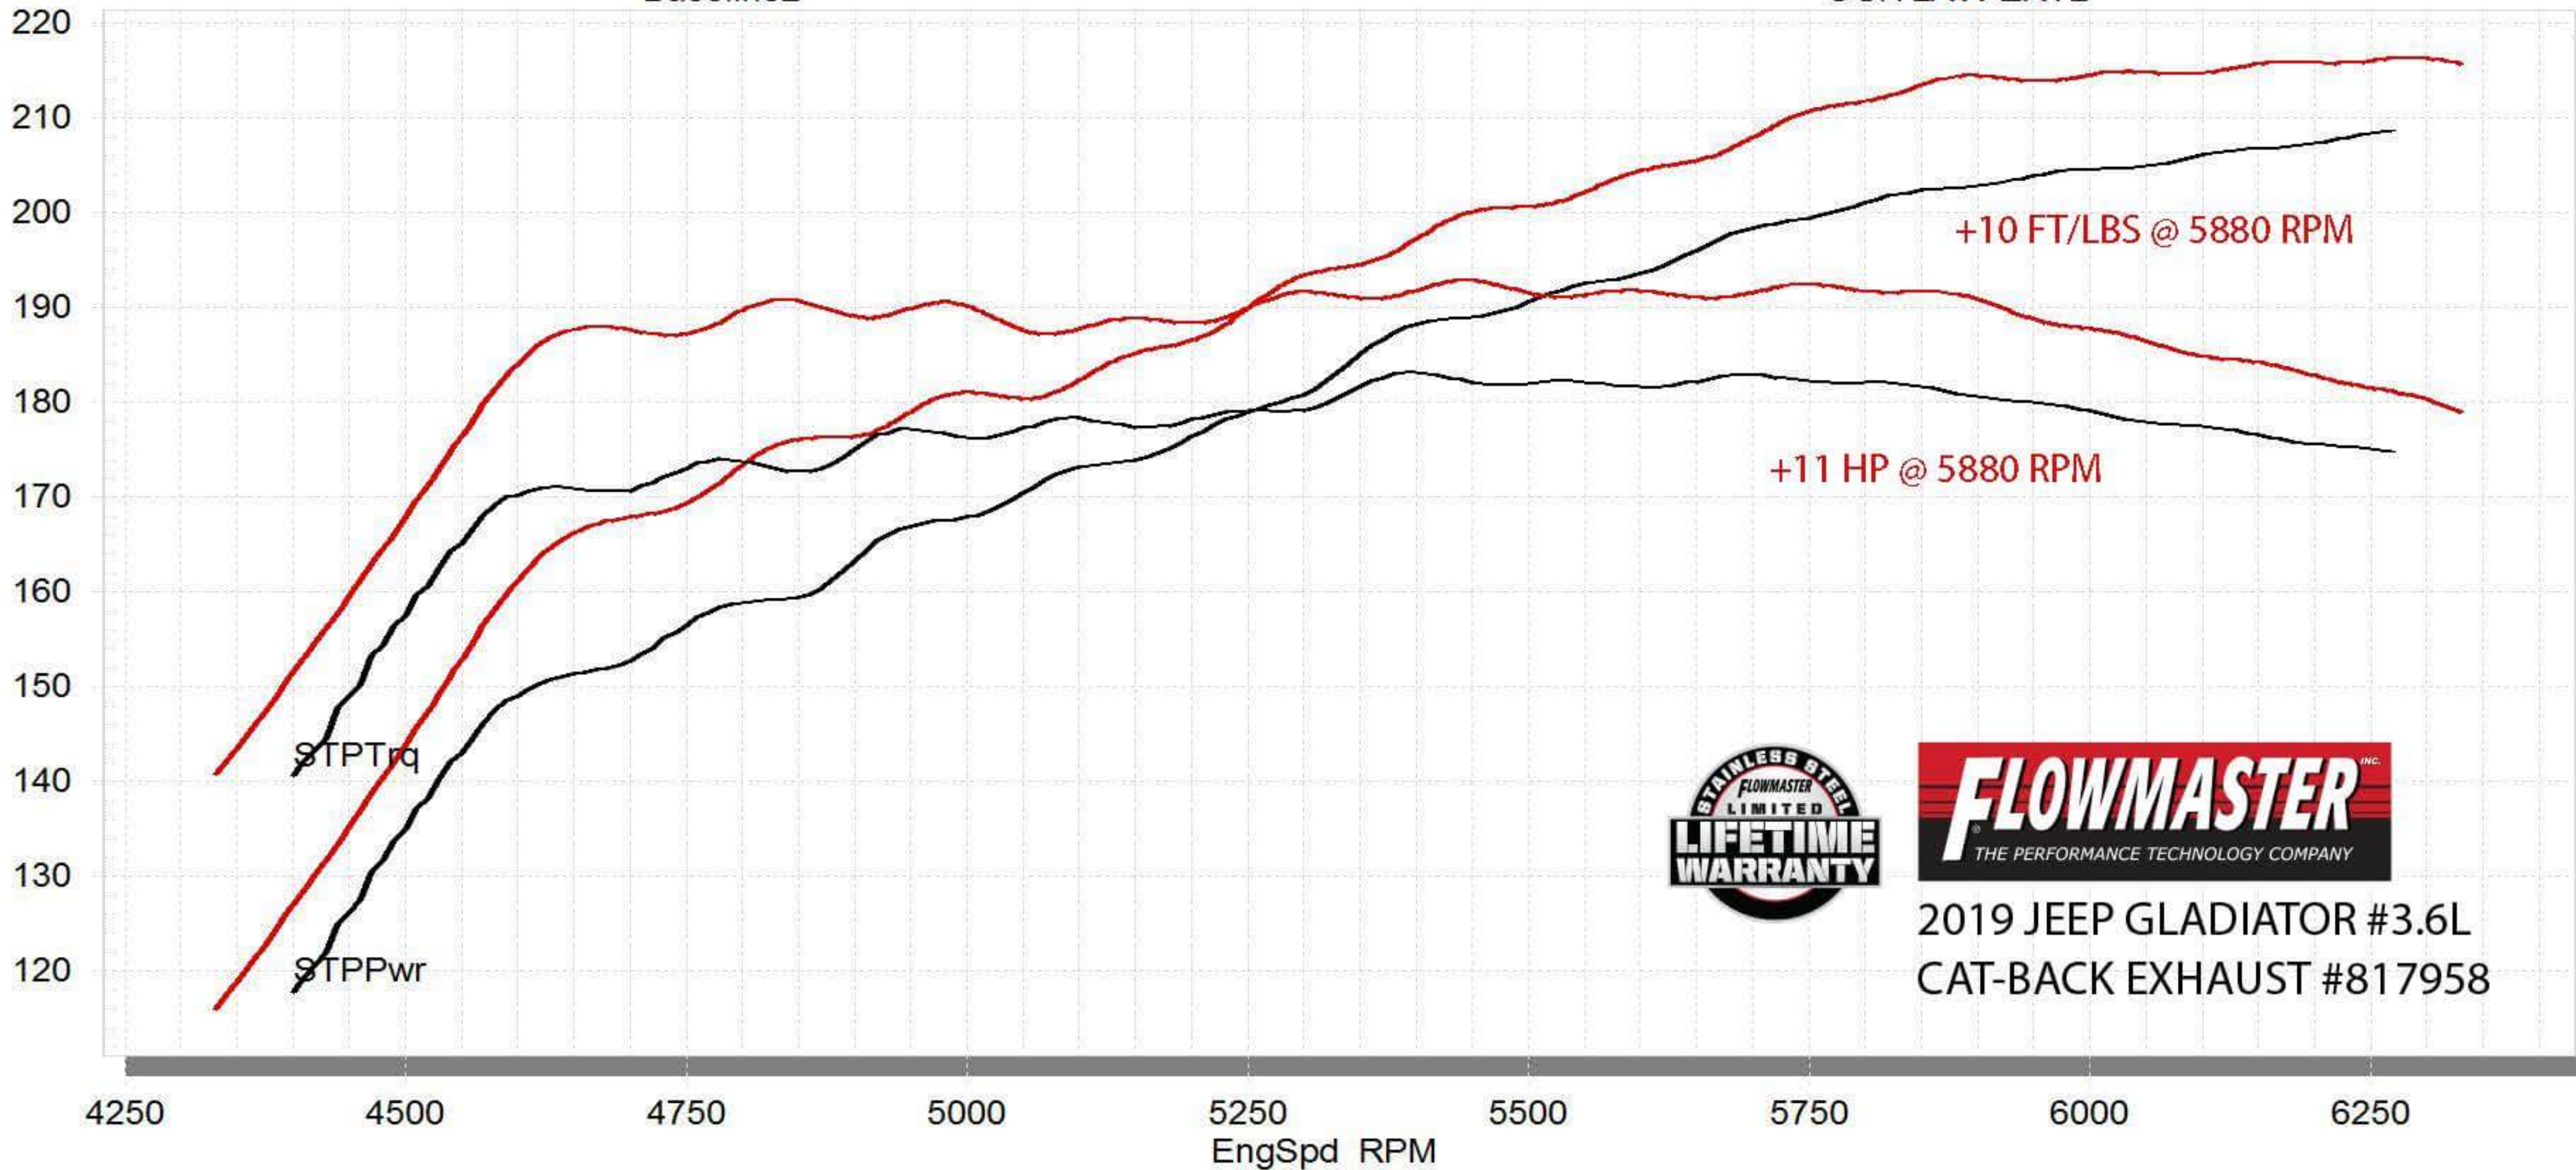

STP Corrected Wheel Power vs. RPM

Baseline2, OUITLAW EXT2,

Baseline2

OUITLAW EXT2

+10 FT/LBS @ 5880 RPM

+11 HP @ 5880 RPM

STPTrq

STPPwr

2019 JEEP GLADIATOR #3.6L
CAT-BACK EXHAUST #817958