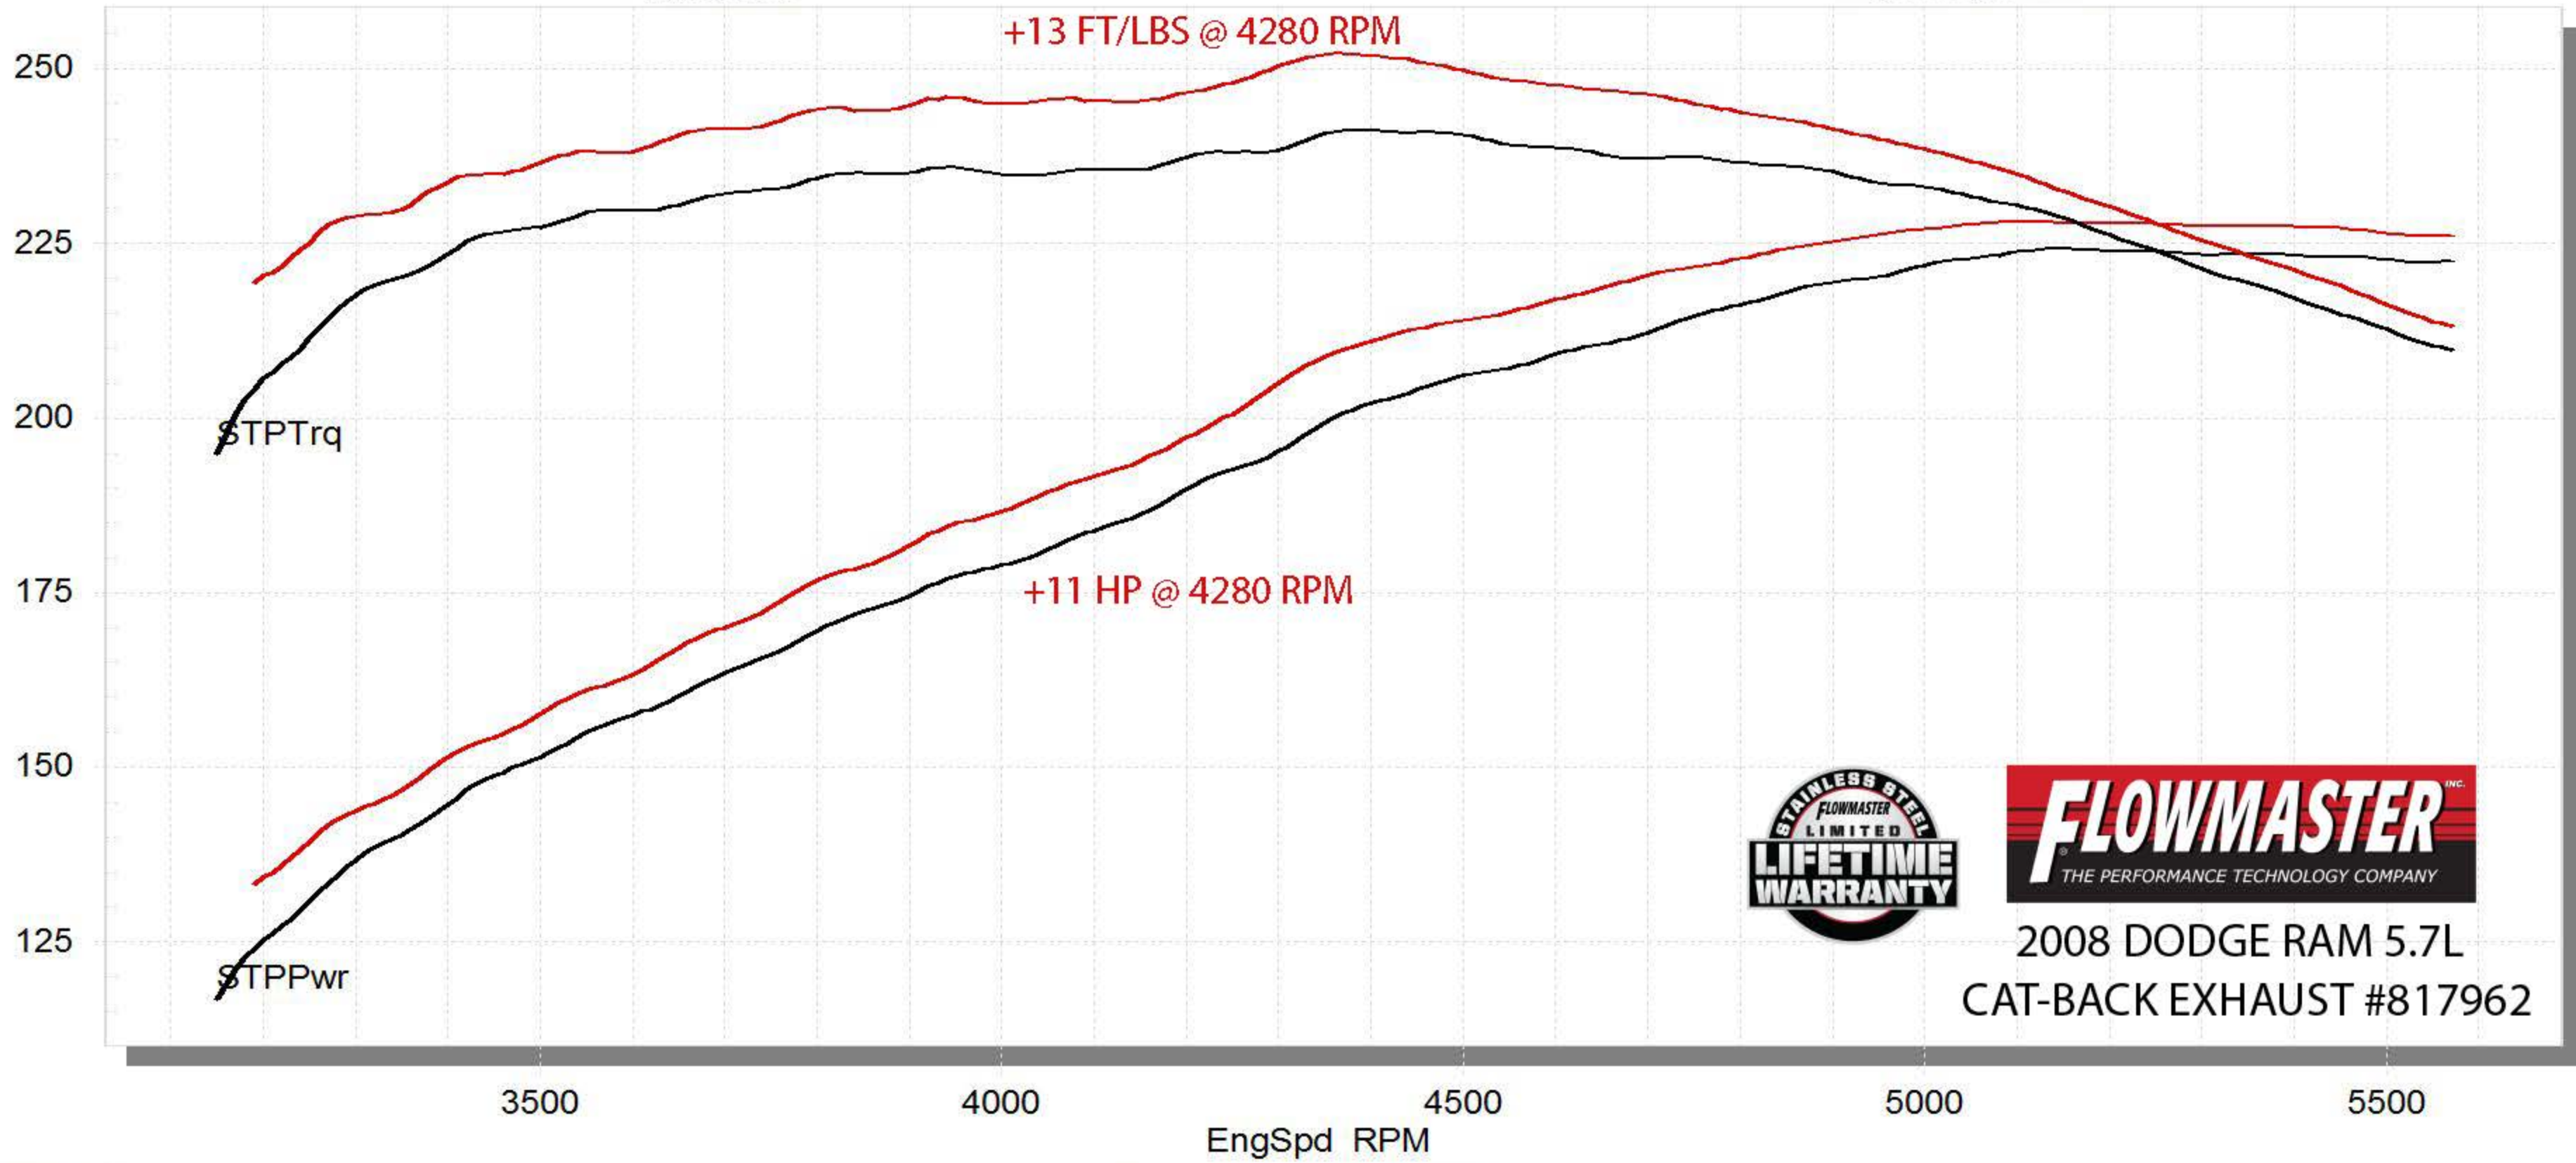

# STP Corrected Wheel Power vs. RPM

Baseline, OTL EXT

Baseline

OTL EXT

2008 DODGE RAM 5.7L  
CAT-BACK EXHAUST #817962