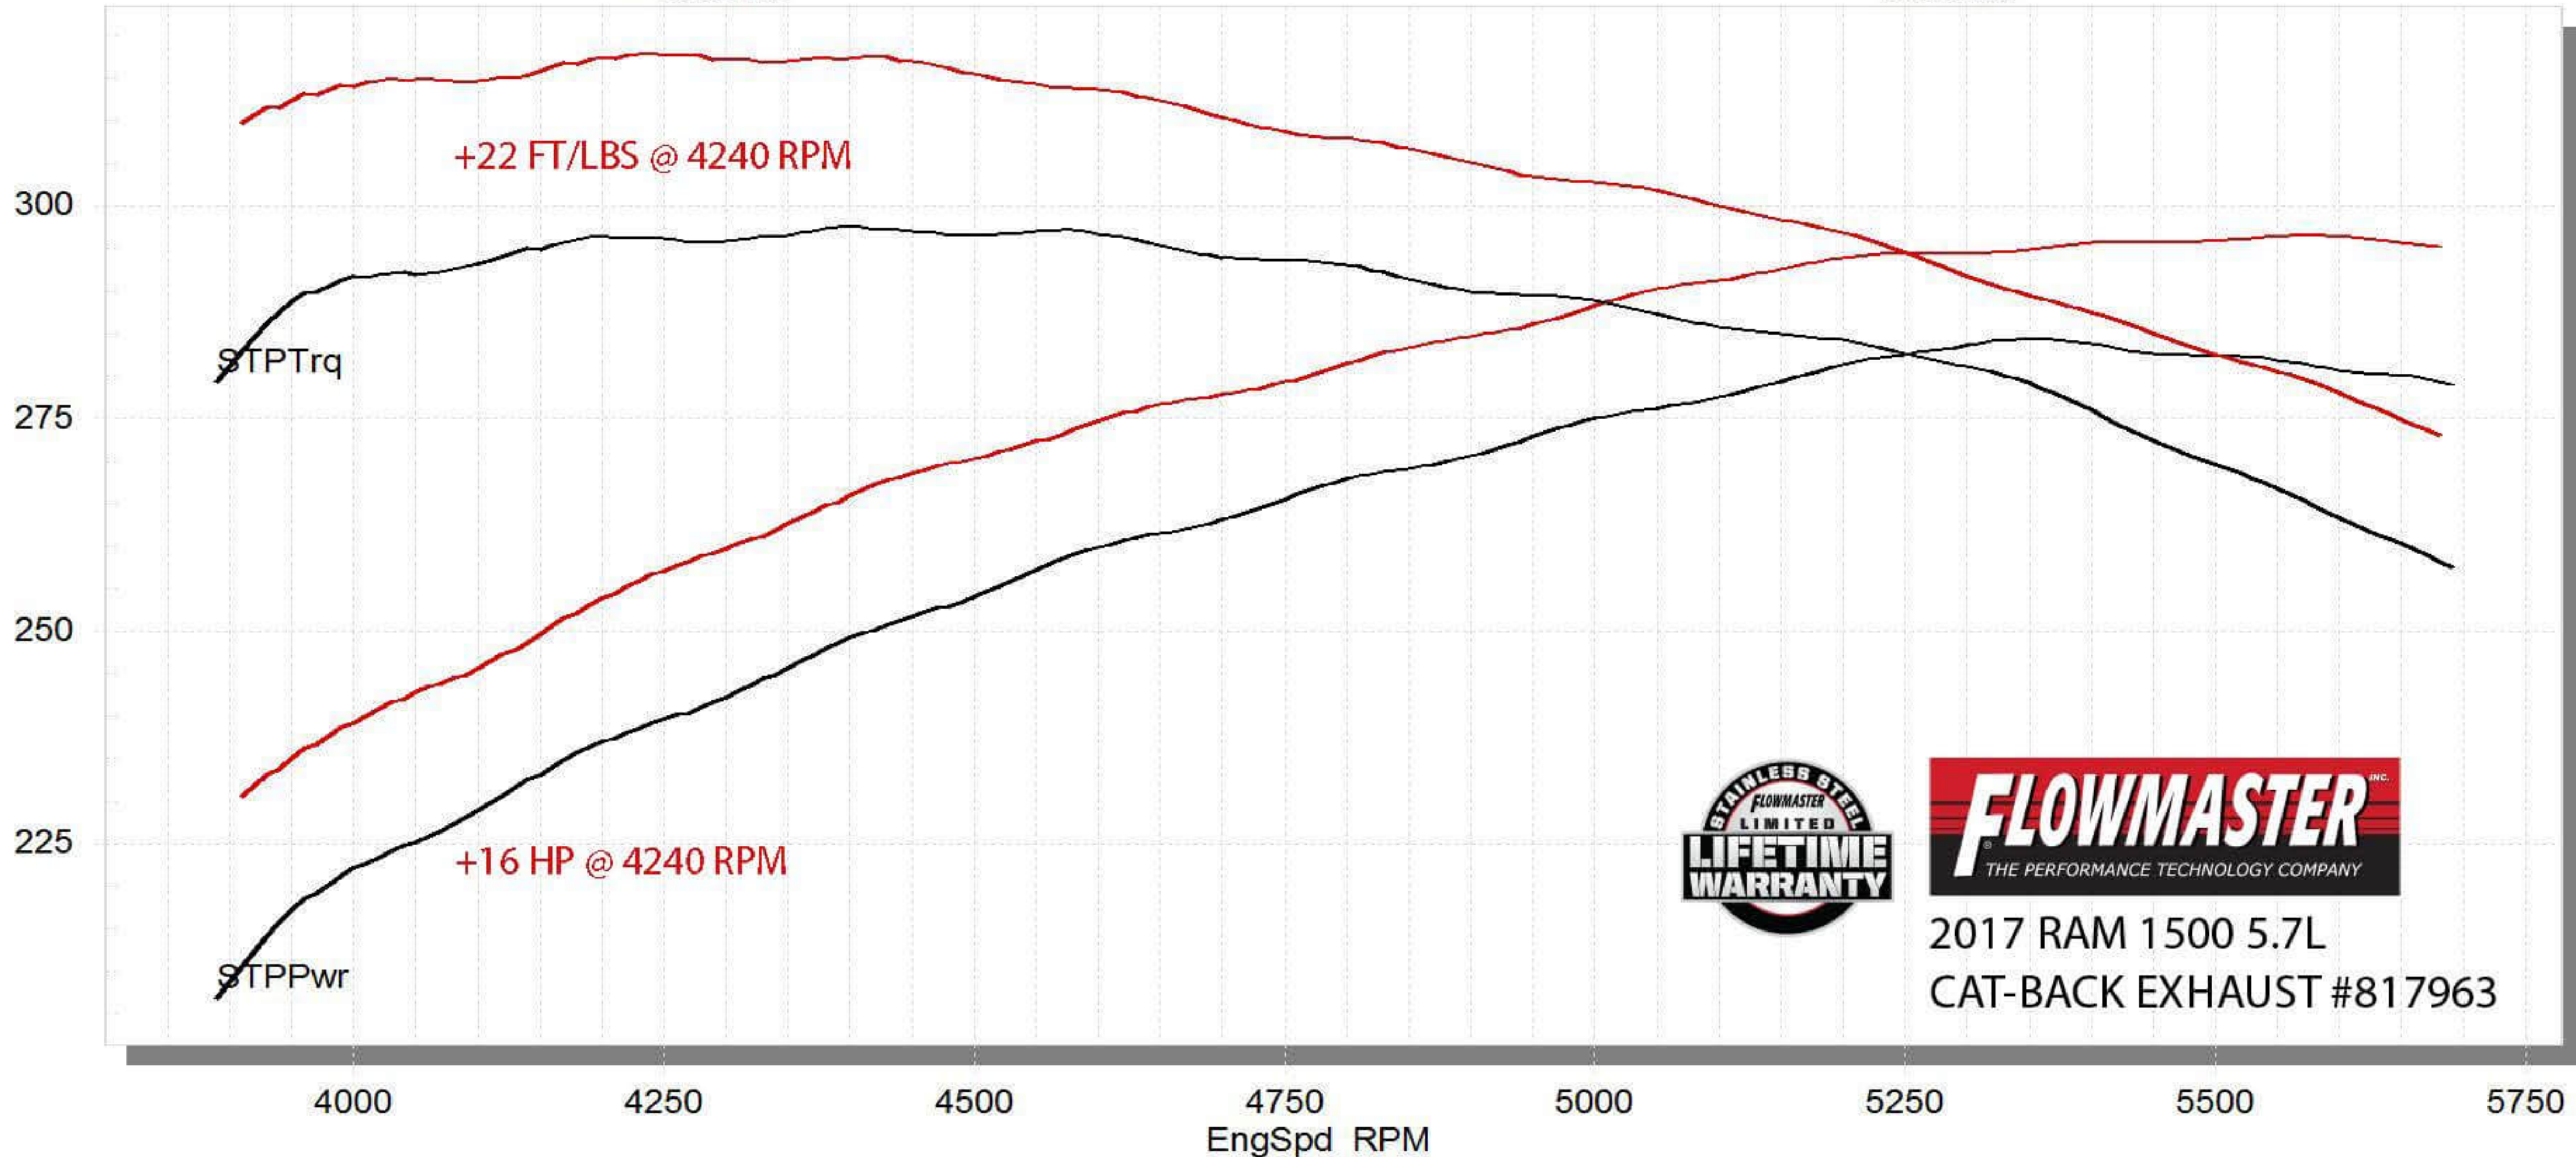

# STP Corrected Wheel Power vs. RPM

Baseline, extreme

Baseline

extreme

2017 RAM 1500 5.7L  
CAT-BACK EXHAUST #817963