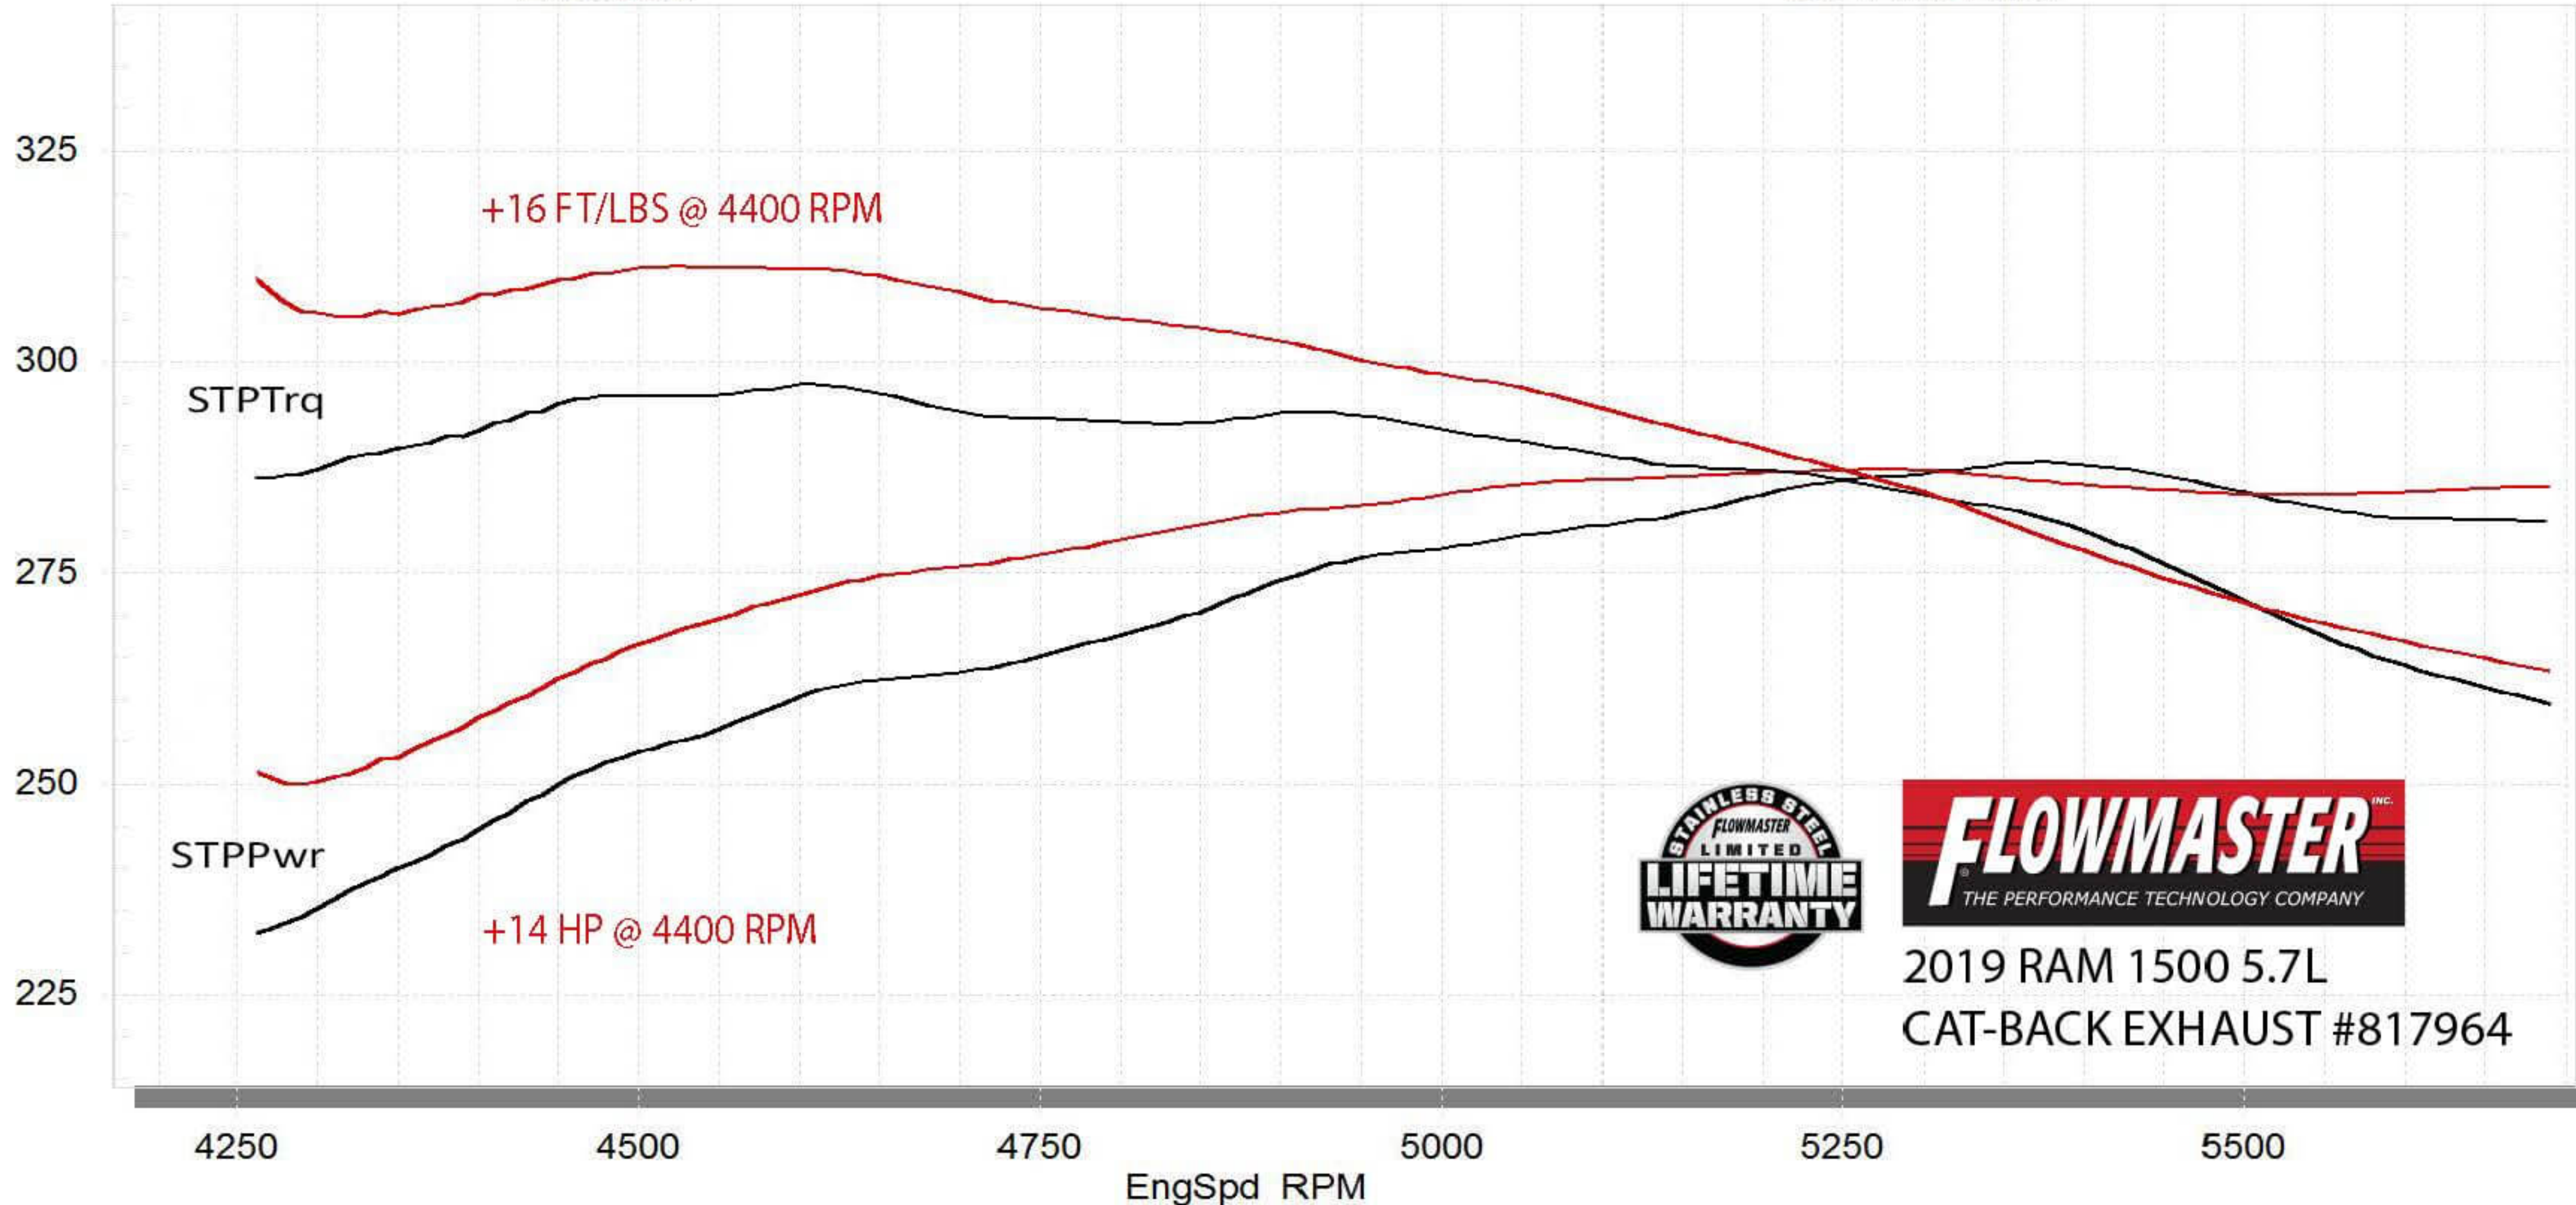

# STP Corrected Wheel Power vs. RPM

Baseline4, OUTLAW EXT5,

Baseline4

OUTLAW EXT5

2019 RAM 1500 5.7L  
CAT-BACK EXHAUST #817964