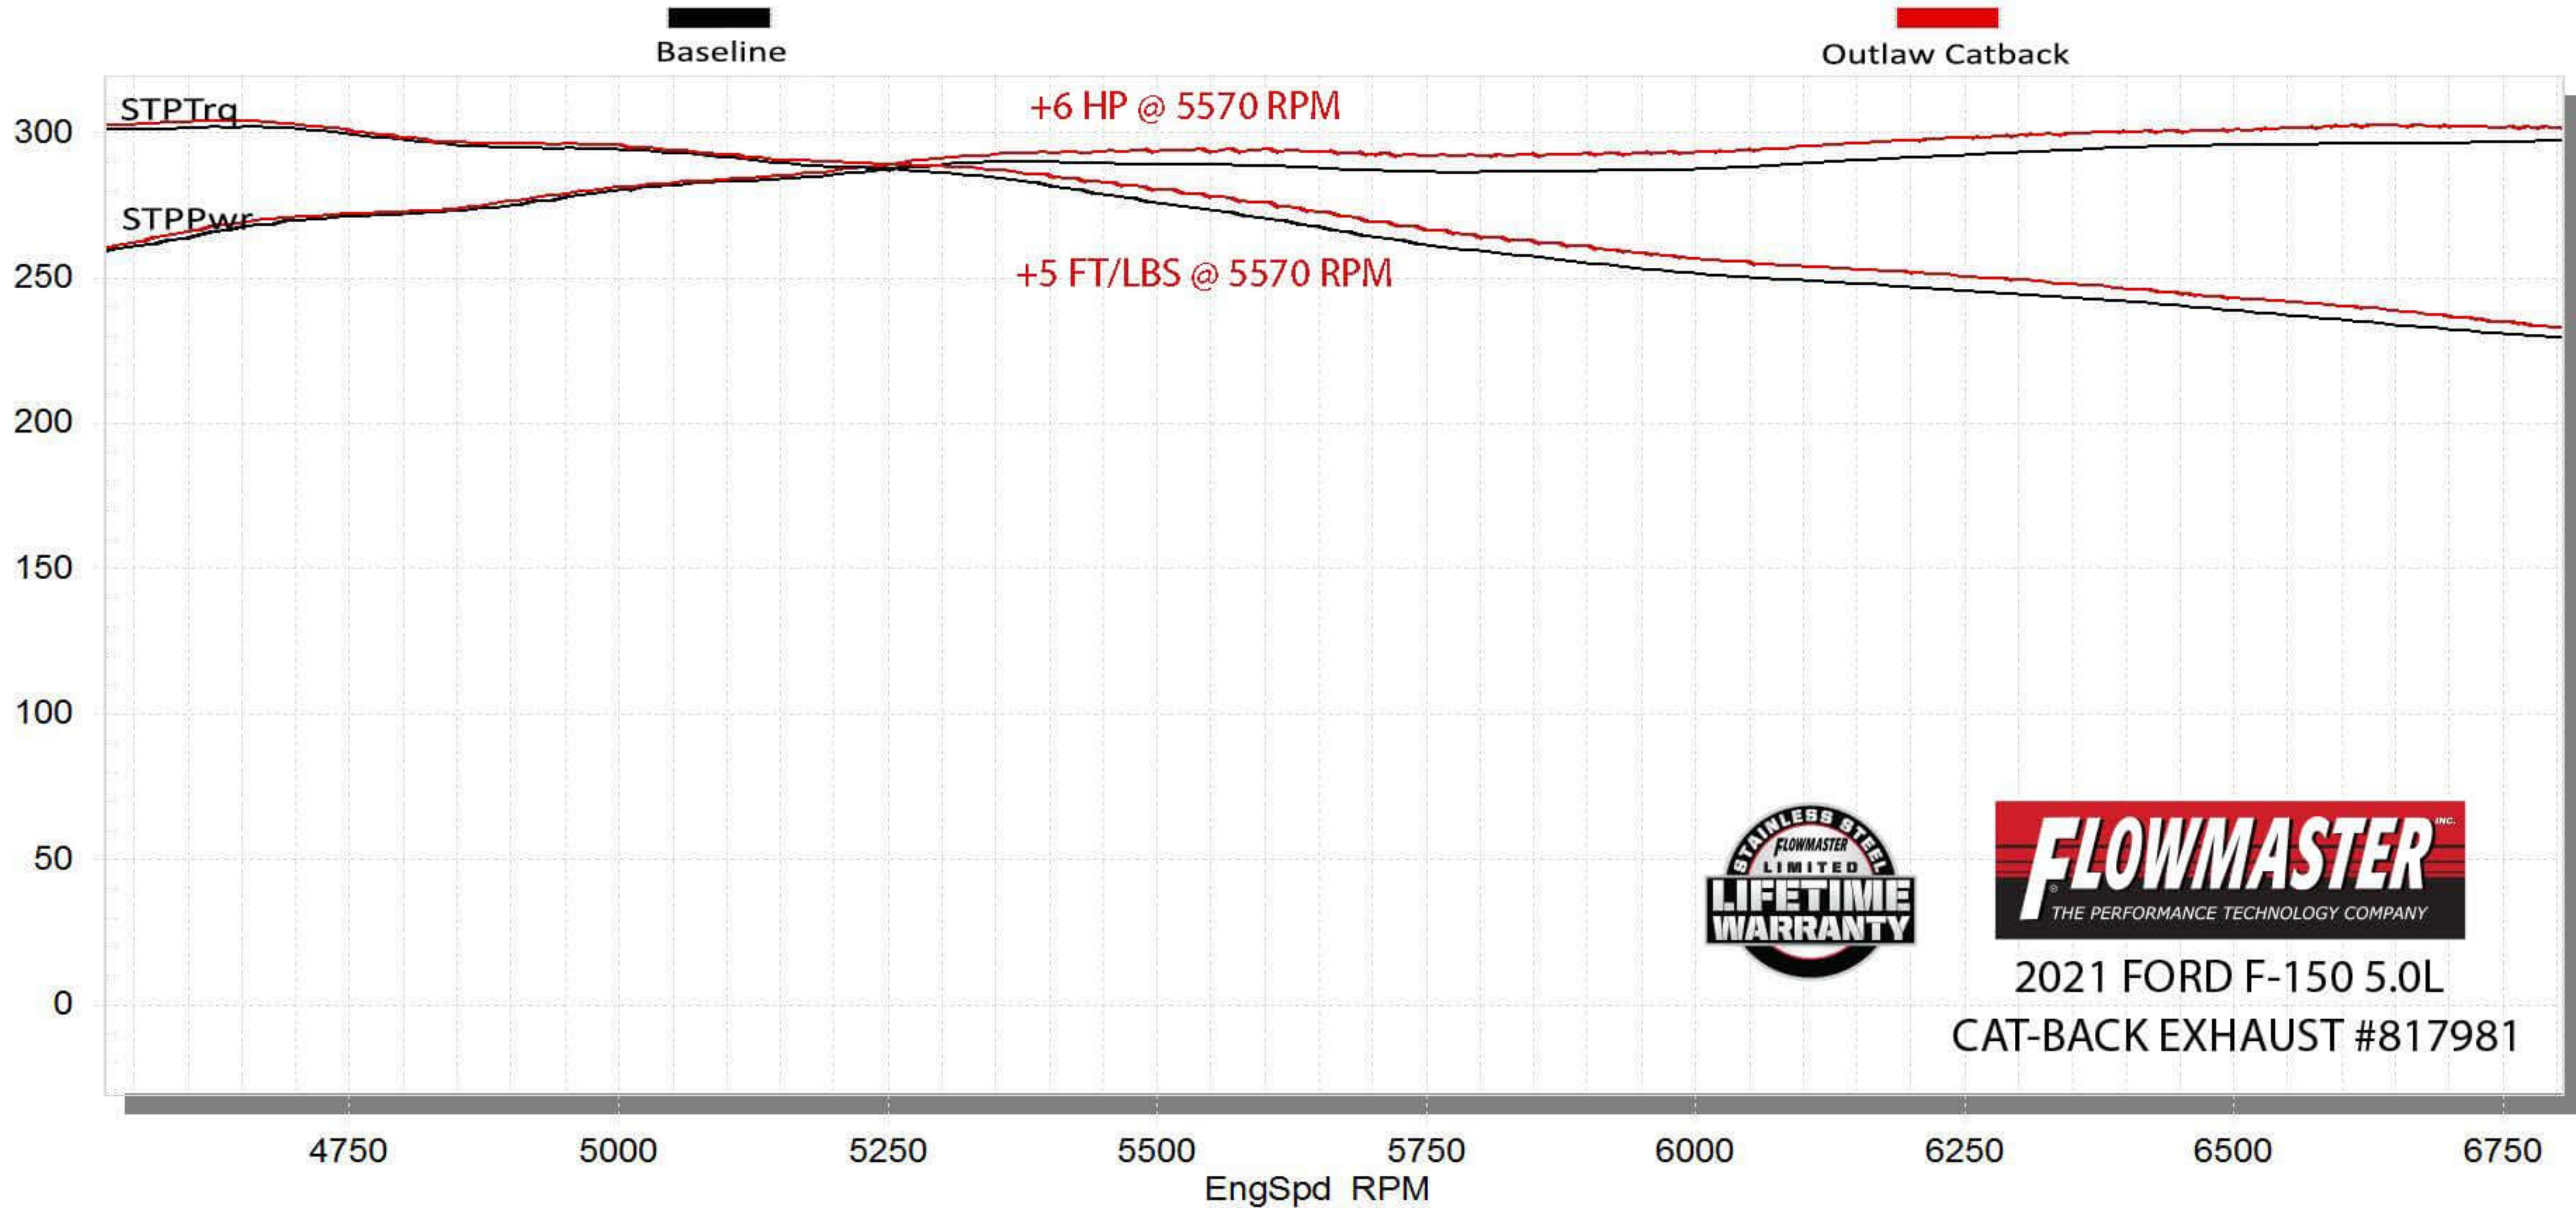

STP Corrected Wheel Power vs. RPM

Baseline, Outlaw Catback

Baseline

Outlaw Catback

STPTrq

STPPwr

+6 HP @ 5570 RPM

+5 FT/LBS @ 5570 RPM

2021 FORD F-150 5.0L
CAT-BACK EXHAUST #817981