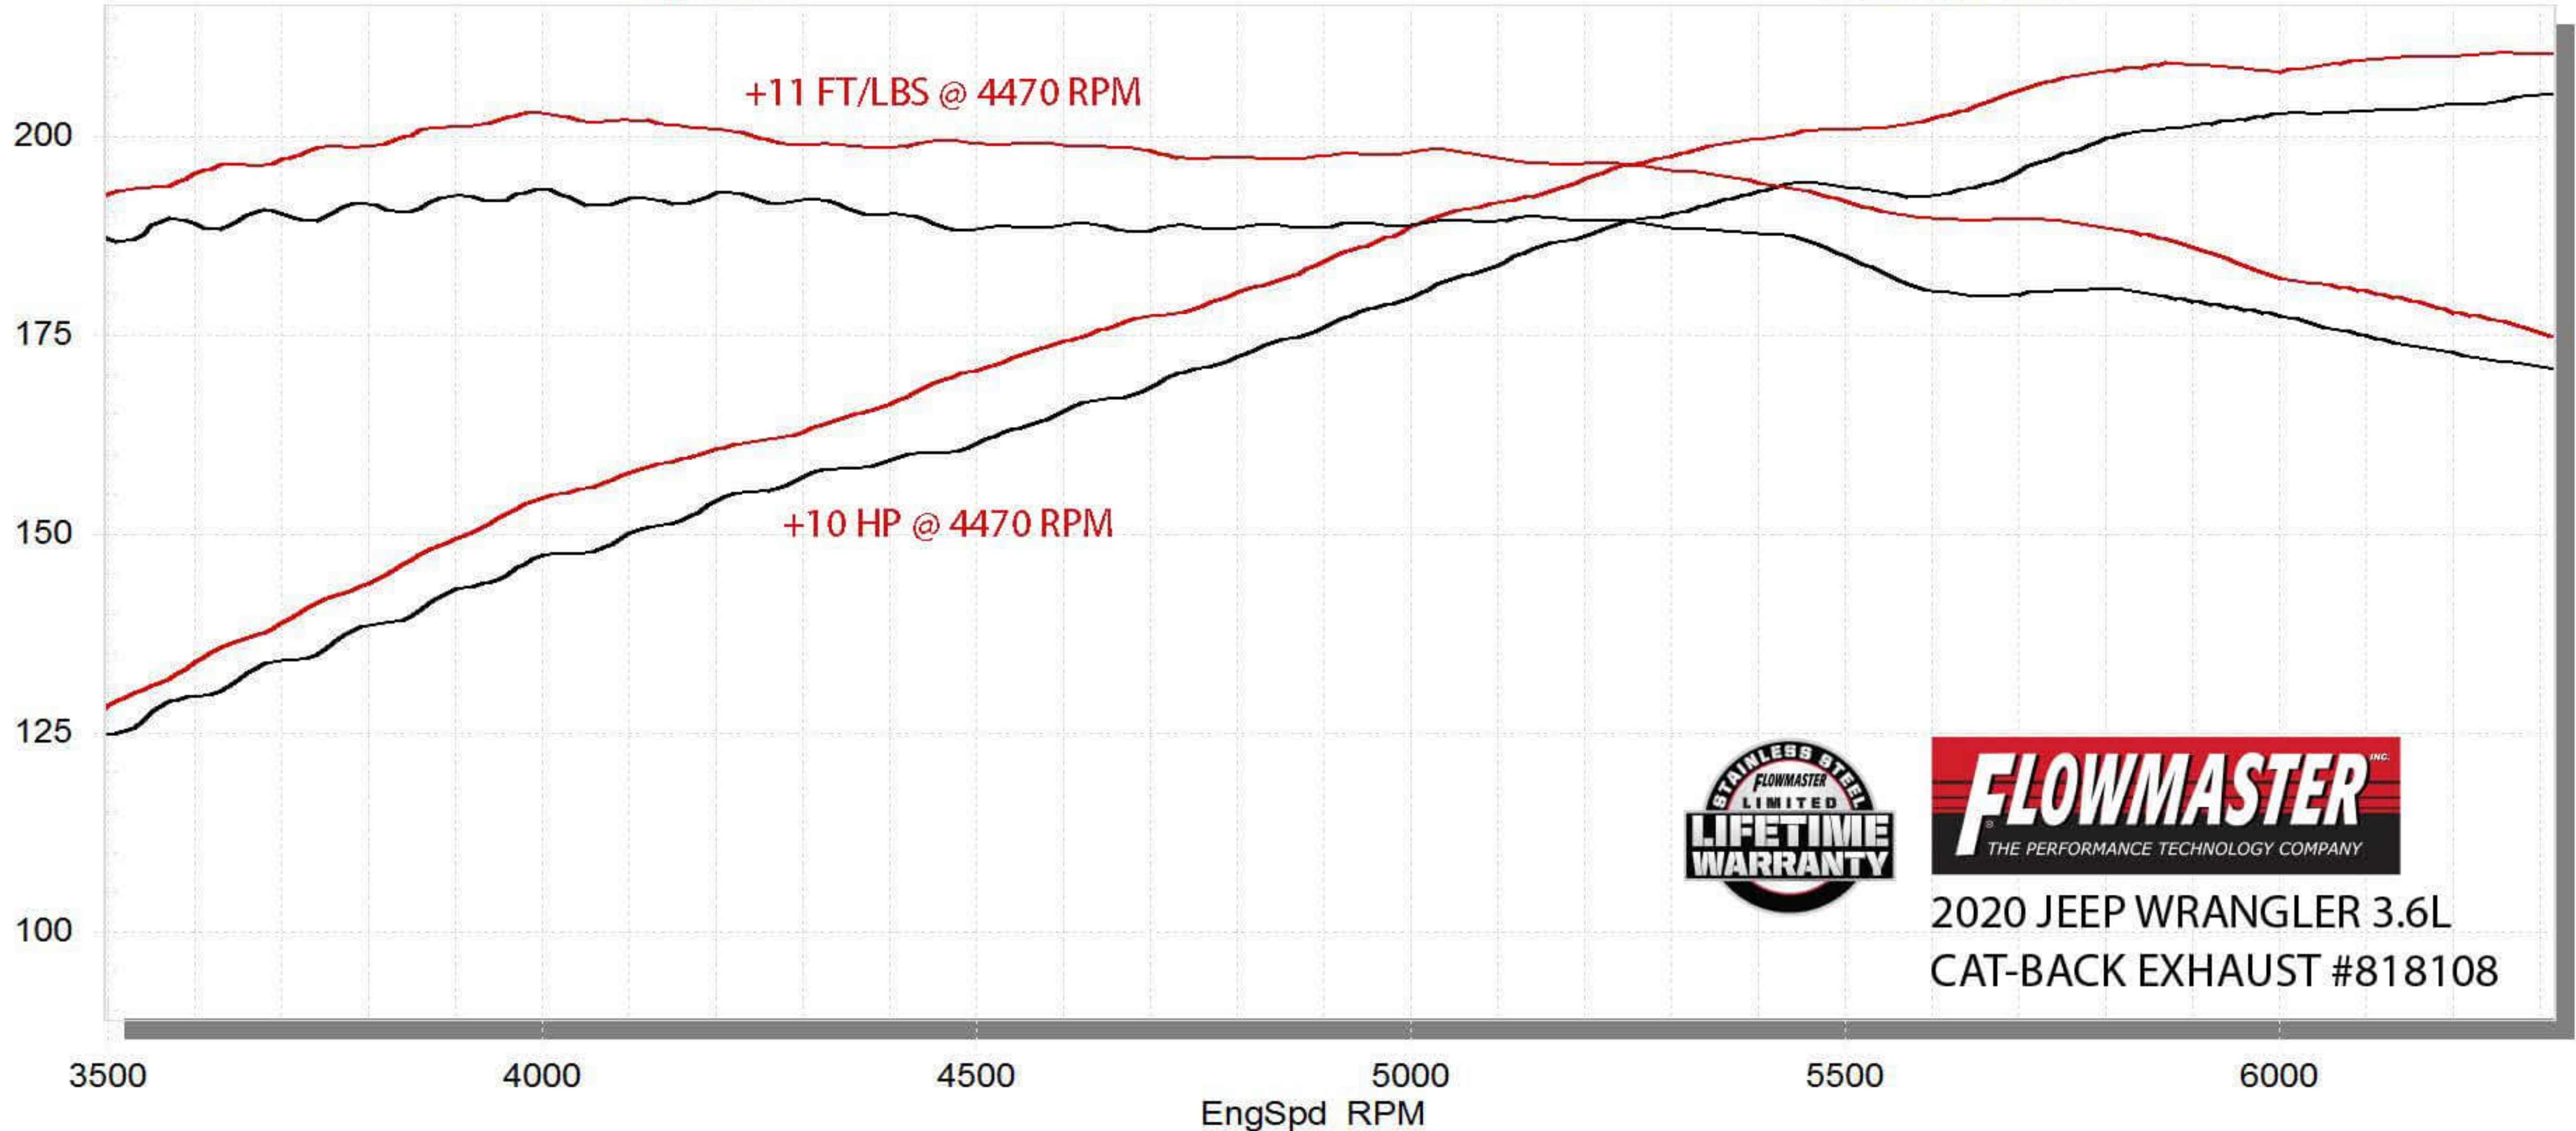

STP Corrected Wheel Power vs. RPM

Baseline2, OUTLAW EXT3,

Baseline2

OUTLAW EXT3

2020 JEEP WRANGLER 3.6L
CAT-BACK EXHAUST #818108