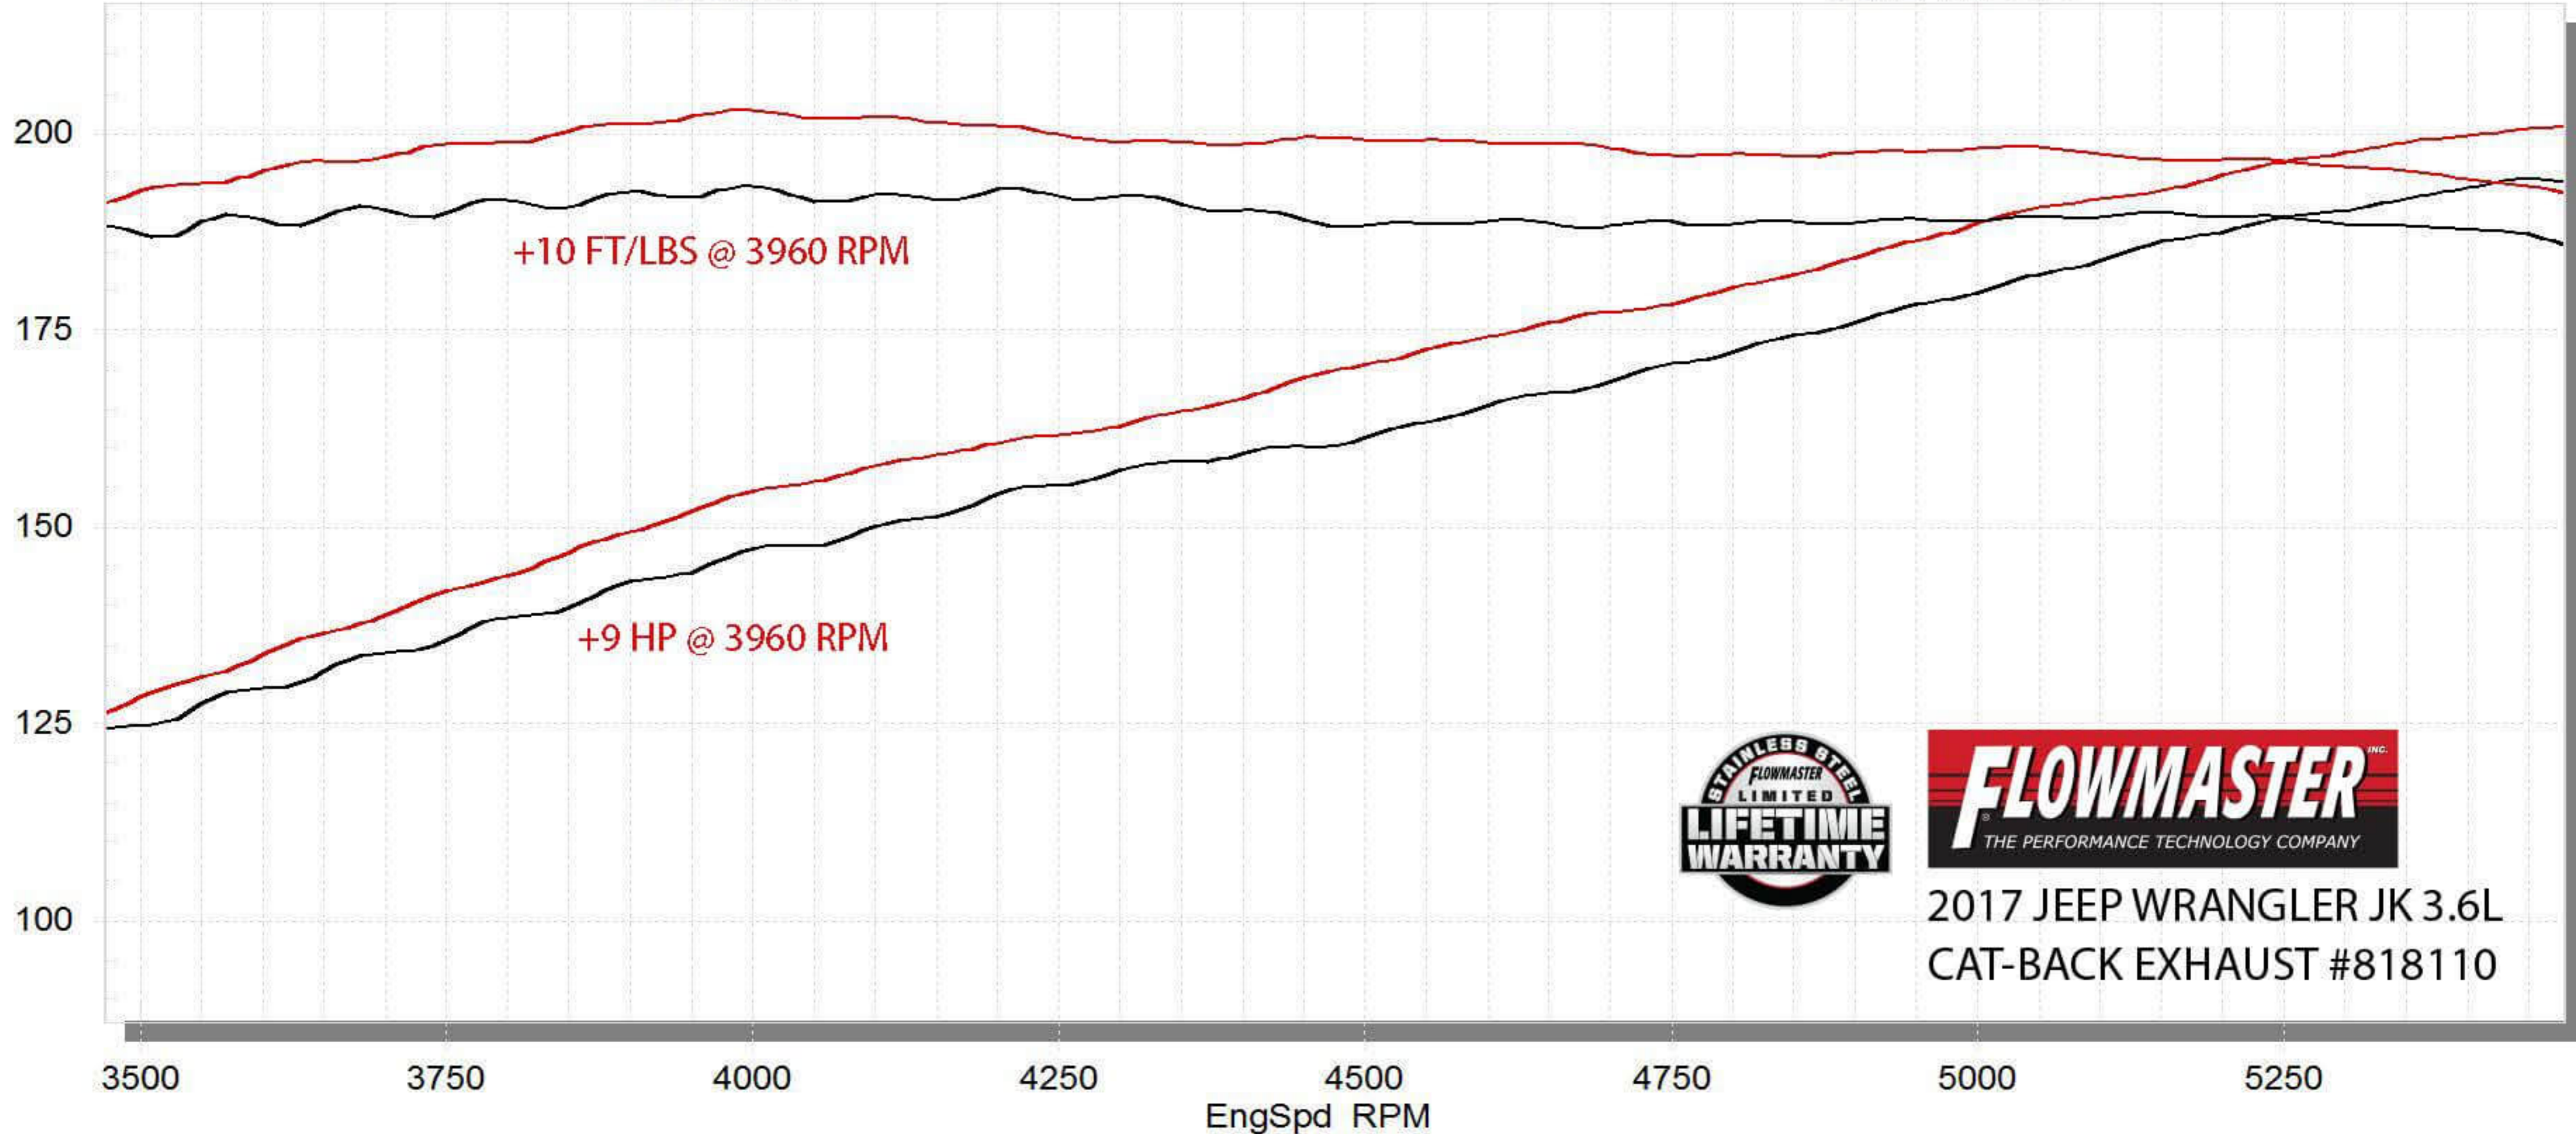

STP Corrected Wheel Power vs. RPM

Baseline2, OUTLAW EXT3,

Baseline2

OUTLAW EXT3

+10 FT/LBS @ 3960 RPM

+9 HP @ 3960 RPM

2017 JEEP WRANGLER JK 3.6L
CAT-BACK EXHAUST #818110