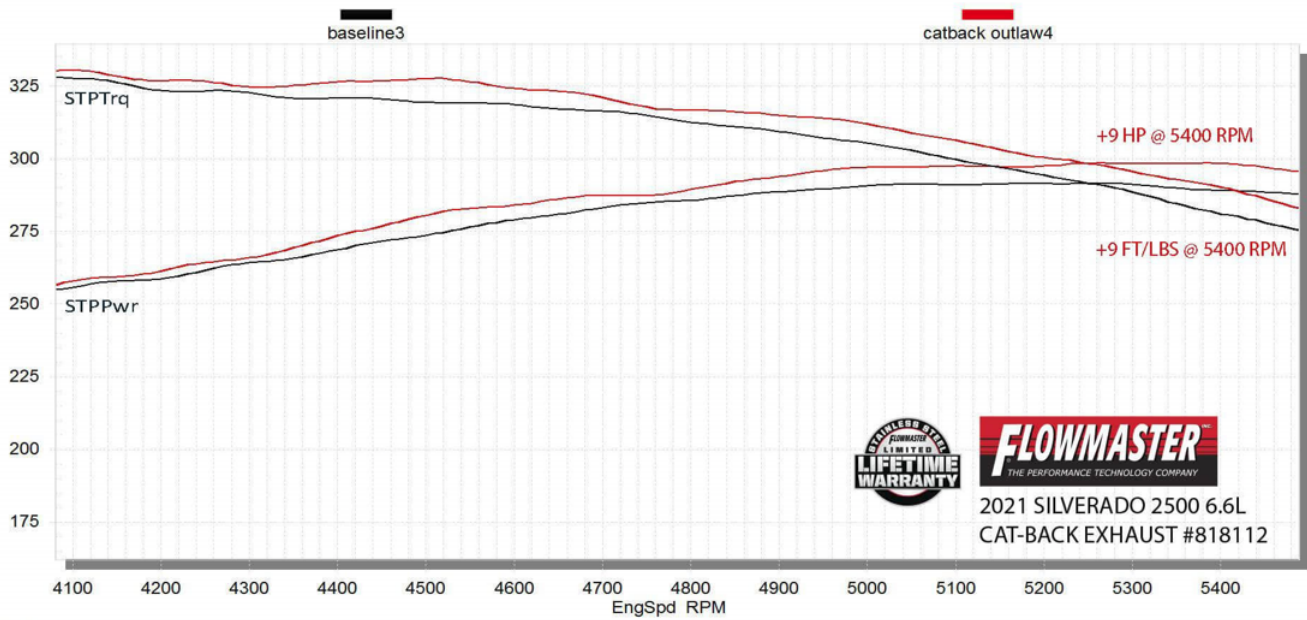

# STP Corrected Wheel Power vs. RPM

baseline3, catback outlaw4,

2021 SILVERADO 2500 6.6L  
CAT-BACK EXHAUST #818112