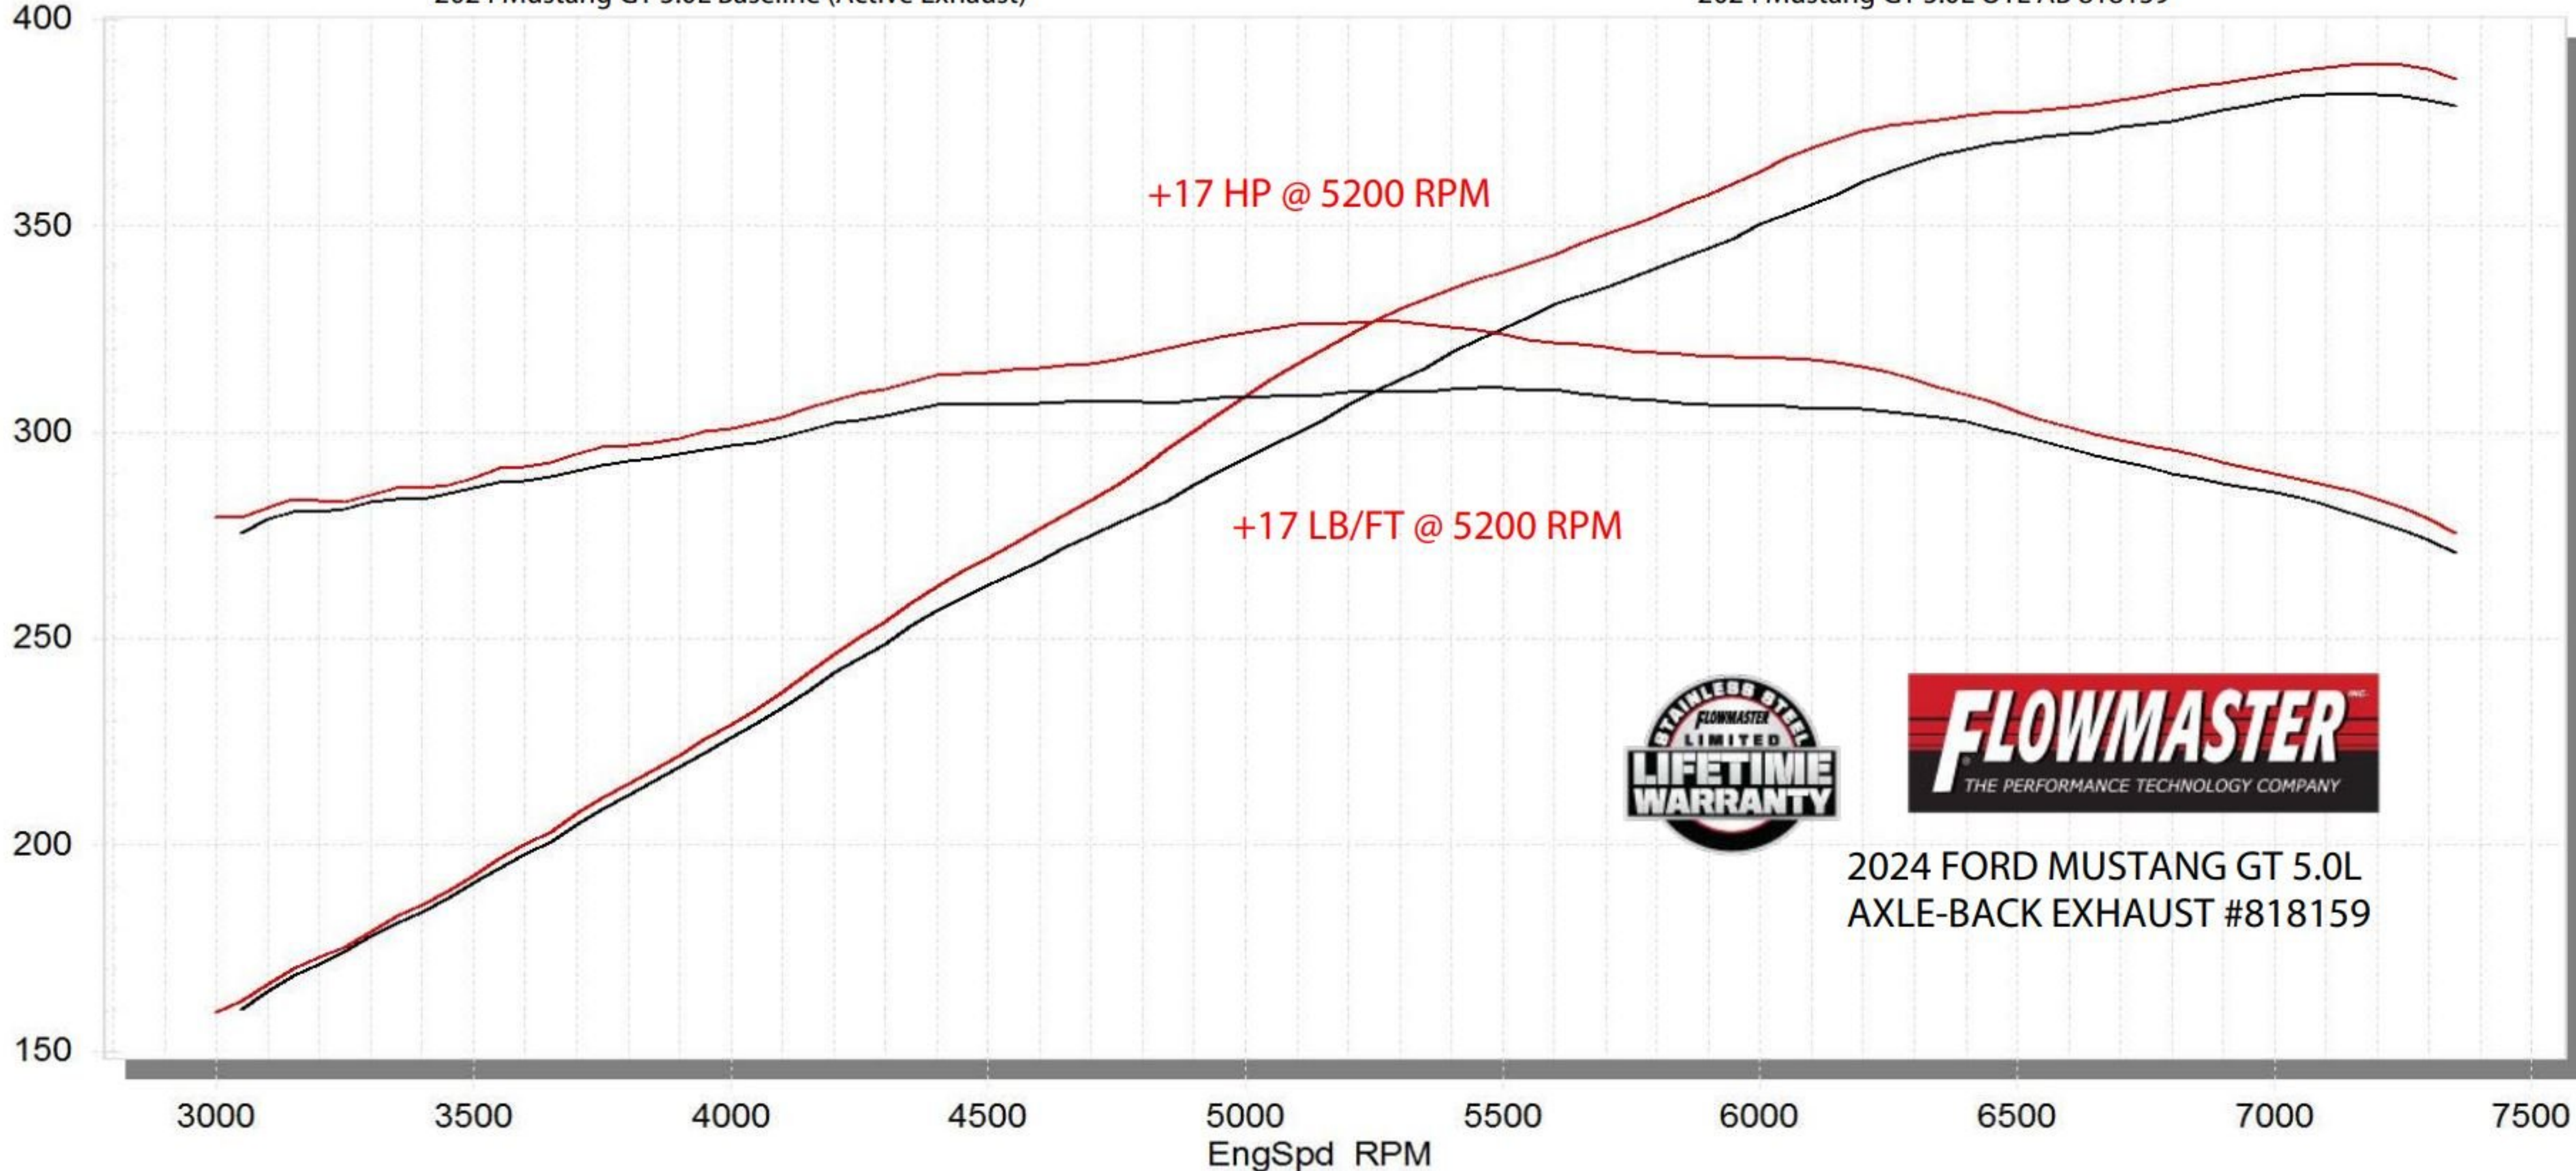

STP Corrected Wheel Power vs. RPM

2024 Mustang GT 5.0L Baseline (Active Exhaust), 2024 Mustang GT 5.0L OTL AB 818159

2024 Mustang GT 5.0L Baseline (Active Exhaust)

2024 Mustang GT 5.0L OTL AB 818159

2024 FORD MUSTANG GT 5.0L
AXLE-BACK EXHAUST #818159