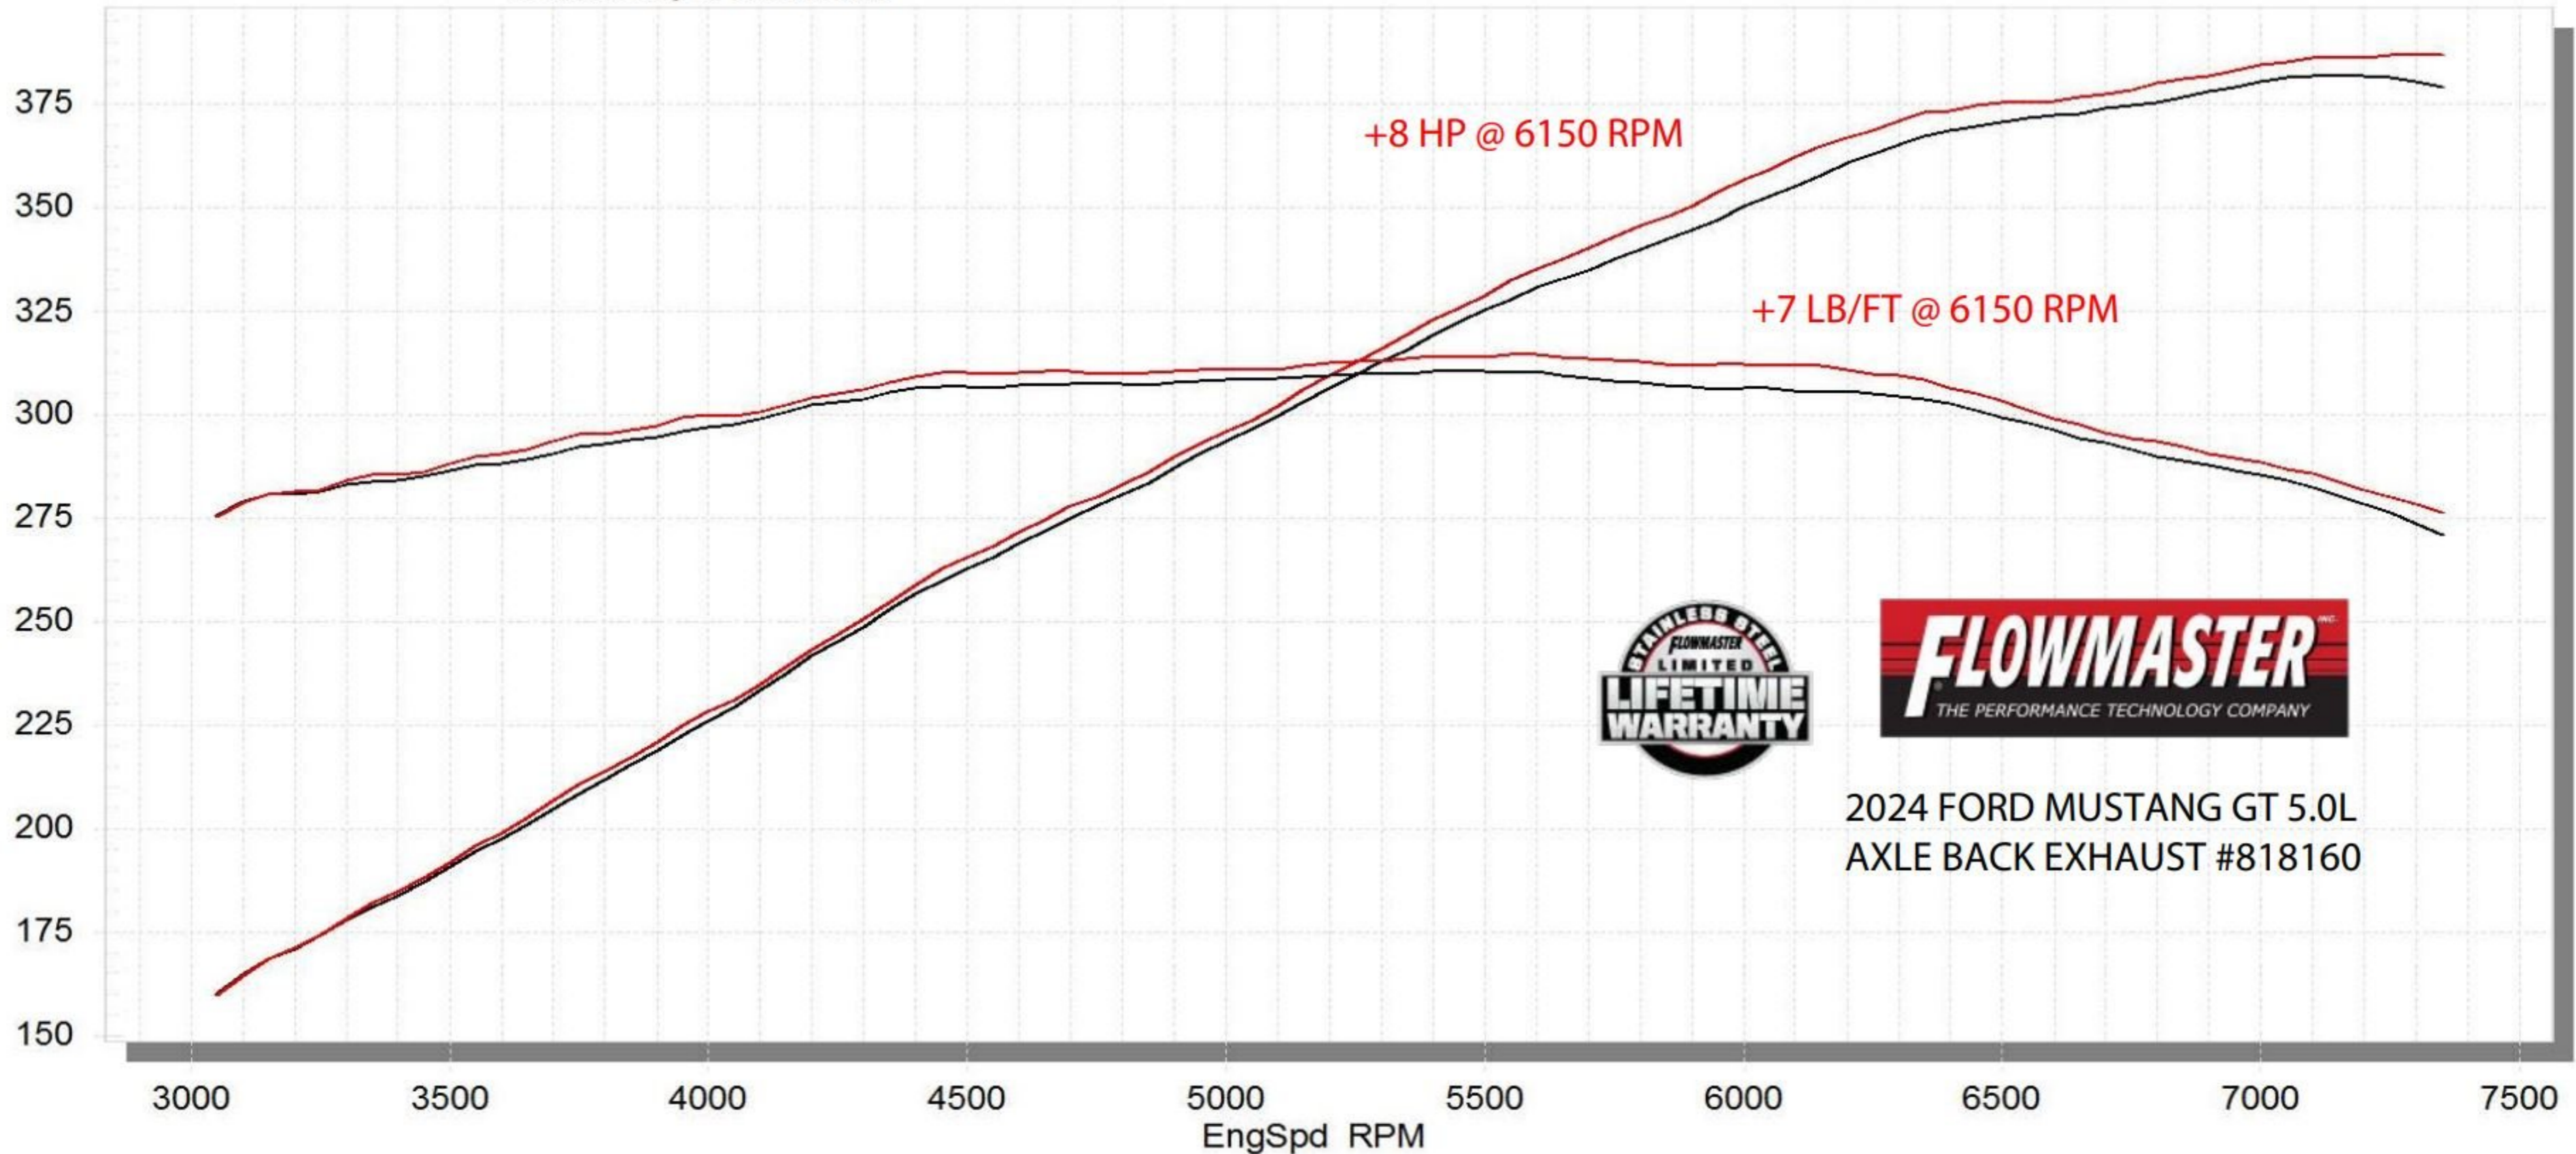

STP Corrected Wheel Power vs. RPM

2024 Mustang GT 5.0L Baseline, 2024 Mustang GT 5.0L OTL AB 818160

2024 Mustang GT 5.0L Baseline

2024 Mustang GT 5.0L OTL AB 818160

2024 FORD MUSTANG GT 5.0L
AXLE BACK EXHAUST #818160