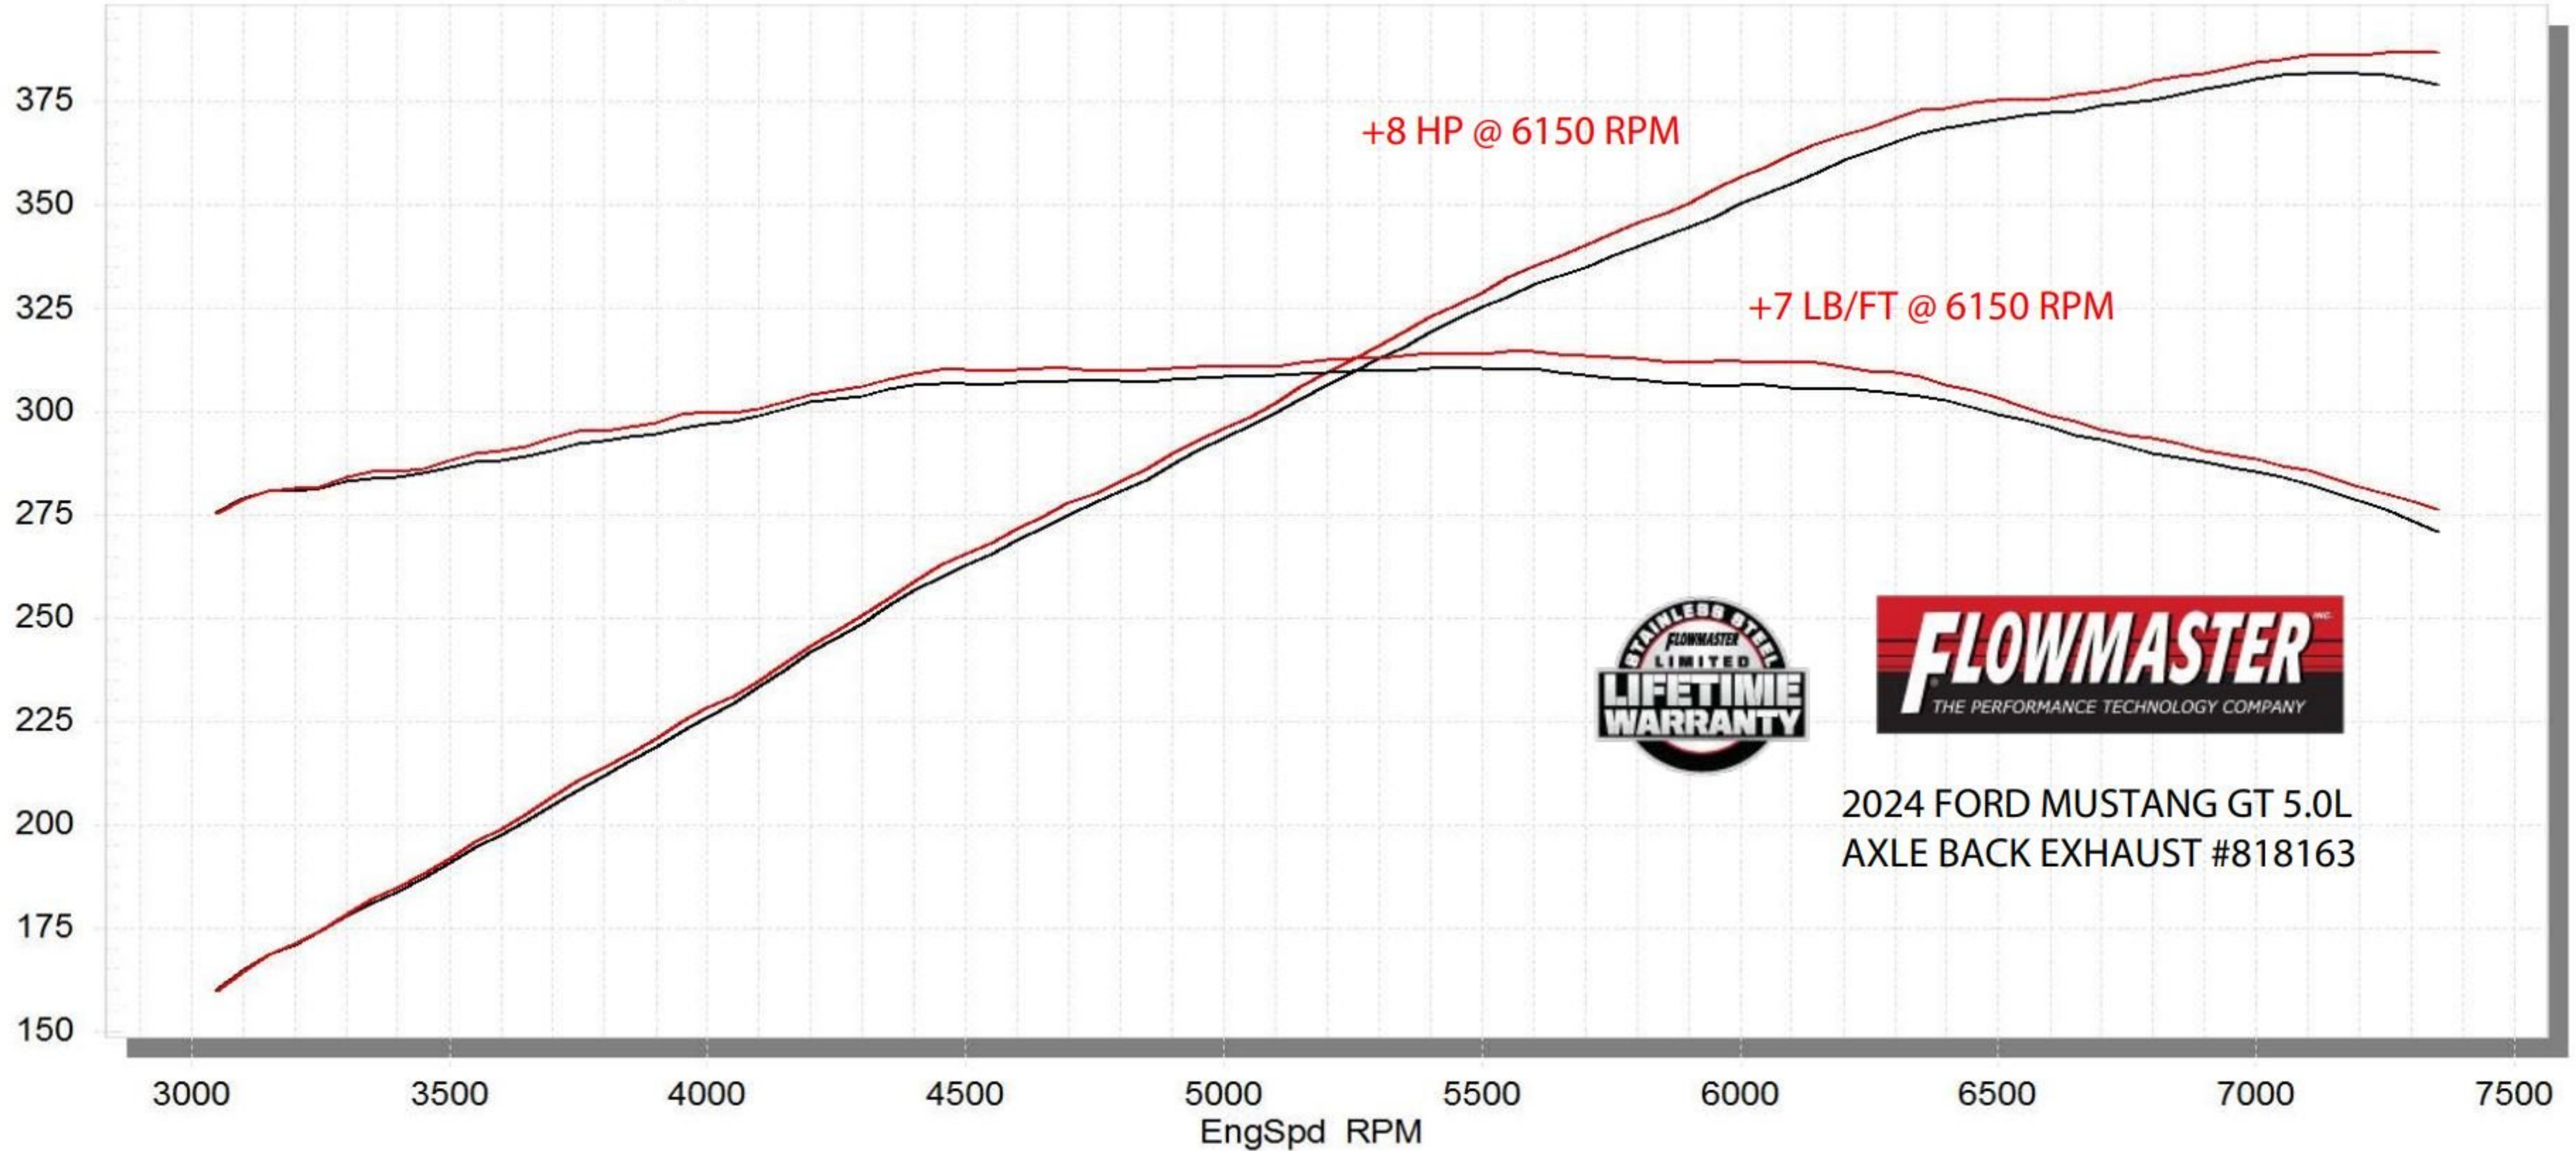

STP Corrected Wheel Power vs. RPM

2024 Mustang GT 5.0L Baseline, 2024 Mustang GT 5.0L OTL AB 818163

2024 Mustang GT 5.0L Baseline

2024 Mustang GT 5.0L OTL AB 818163

2024 FORD MUSTANG GT 5.0L
AXLE BACK EXHAUST #818163