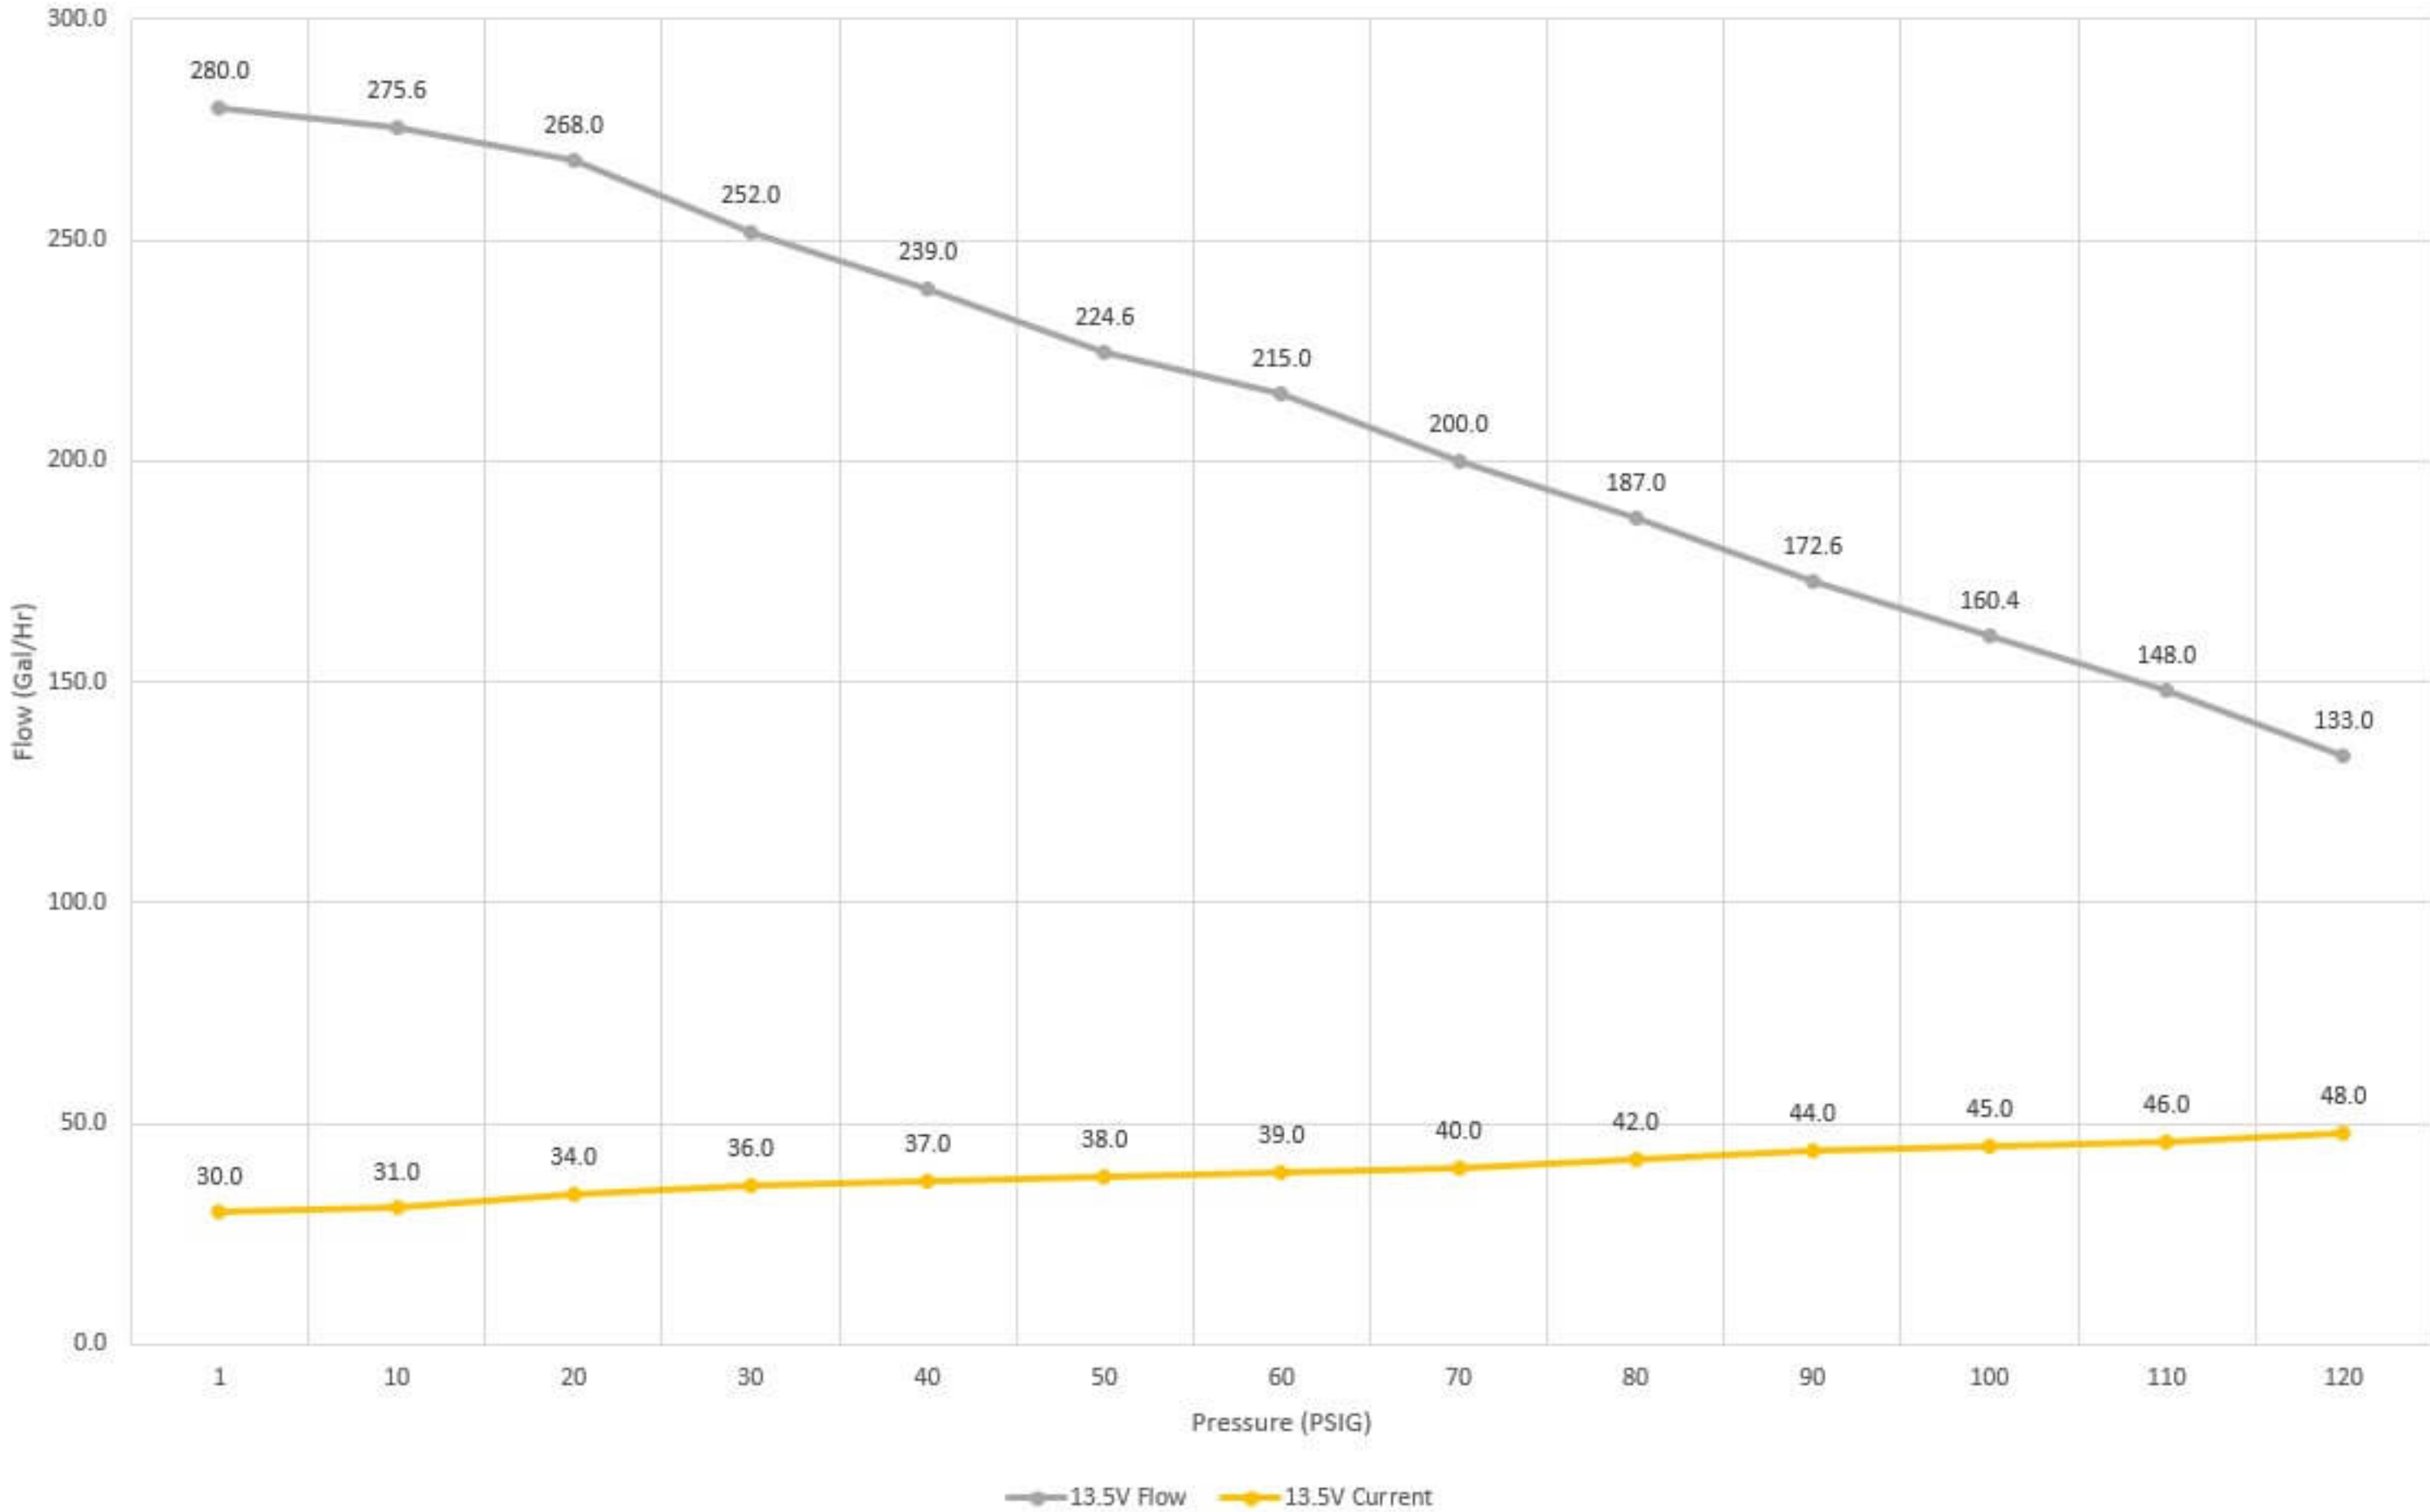

# Twin 525 LPH Flow Chart

# Single 525 LPH Flow Chart