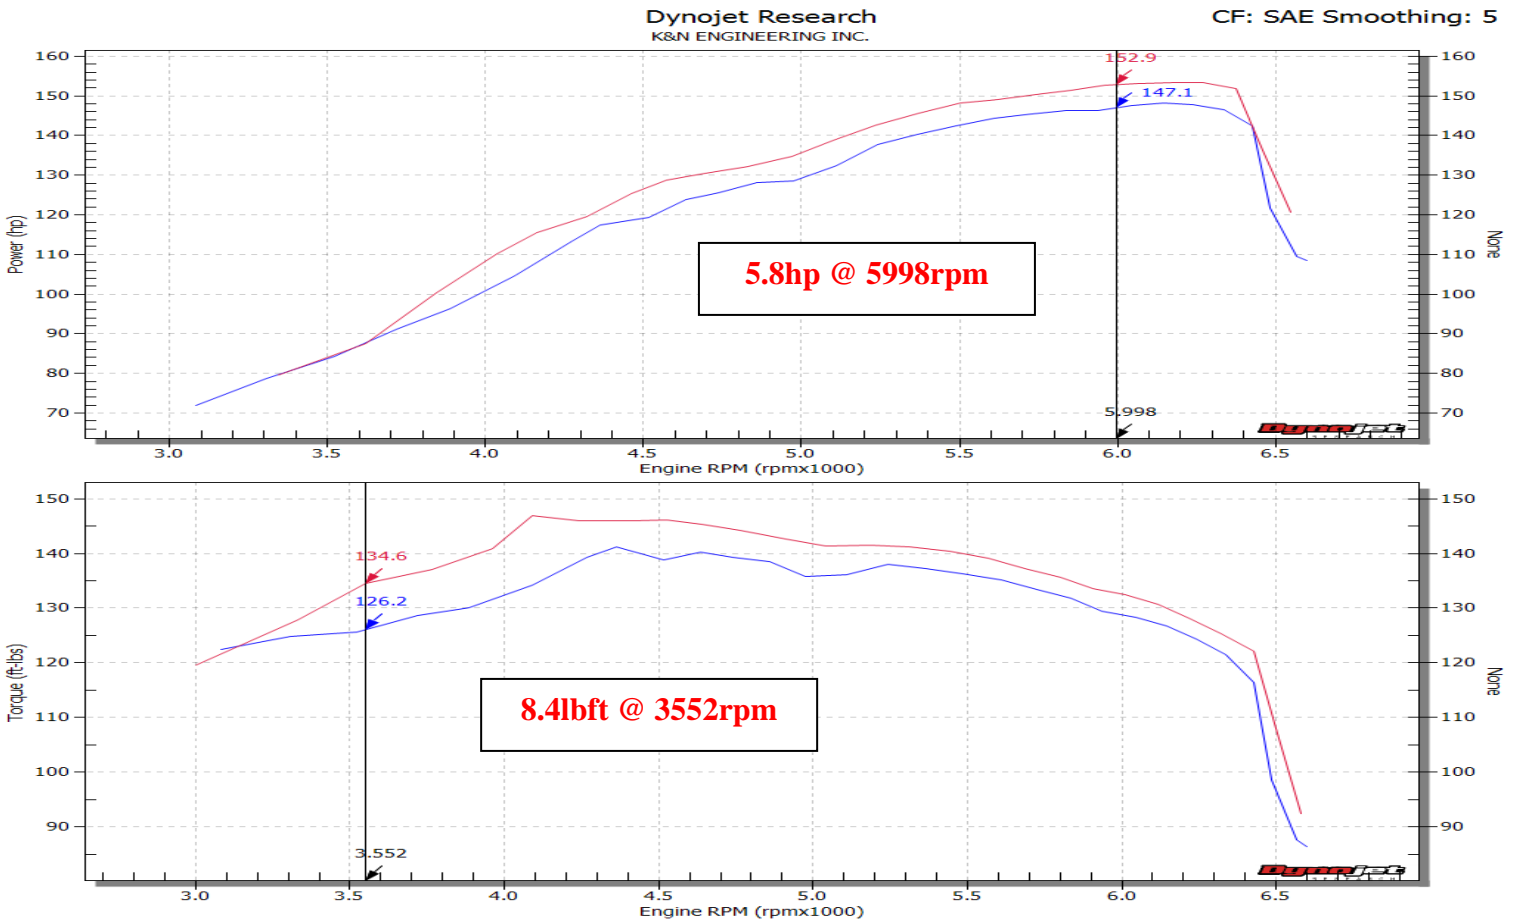

K&N Engineering Inc.

Run Title: Stock 2018 Hyundai Sonata 2.4L
Run Notes: Baseline stock run. 2nd gear run. 13009 miles.
Run Date: 7-6-2018

Run Title: K&N 2018 Hyundai Sonata 2.4L
Run Notes: K&N intake kit #69-5321TS installed. 2nd gear run. 13009 miles.
Run Date: 7-6-2018

Horsepower gains based on specific or similar vehicle dynamometer test. Results will vary. For more information, lookup vehicle and/or testing protocols at KNFilters.com