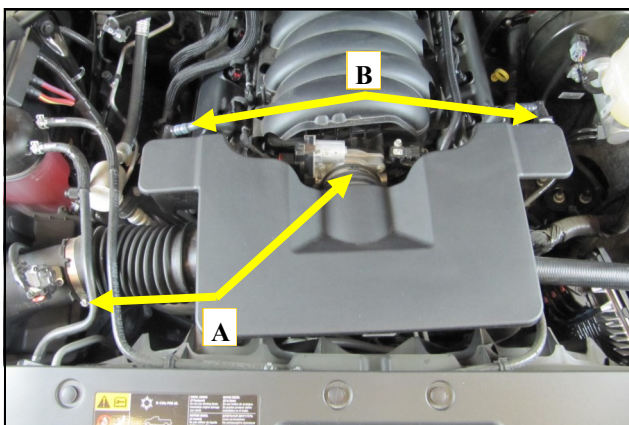

### Parts List

#1	Poweraid Spacer	x1
#2	6mm x 55mm Bolt	x4
#3	6mm Flat Washer	x4
#4	Gasket	x1

Thank you for purchasing the Poweraid Throttle Body Spacer. Please read the instruction manual carefully before proceeding with the installation. Contact AIRAID @ (800) 498-6951 8:00 AM - 5:00 PM MST Weekdays for questions regarding fit or instructions that are not clear to you. Your Poweraid Throttle Body Spacer was carefully inspected and packaged. Check that no parts are missing, or were damaged during shipping. If any parts are missing, please contact AIRAID.

2. The quick connects for the valve cover breathers are removed by depressing the grey locking tab in the fitting and sliding them away. Remove the factory intake system and set it aside.

2. Remove the four bolts that secure the throttlebody to the intake manifold and set them aside. They will not be reused.

3. Install the Poweraid Spacer into the intake manifold with the supplied gasket on the throttlebody side, as shown. Make sure the "flow" arrow that is printed on the spacer is pointing towards the intake manifold.

4. Insert the provided bolts with washers through the throttlebody, gasket, and Poweraid Spacer and tighten them in an "X" Pattern.

5. Reinstall the intake system and tighten the two hose clamps. Reconnect the valve cover breather lines.