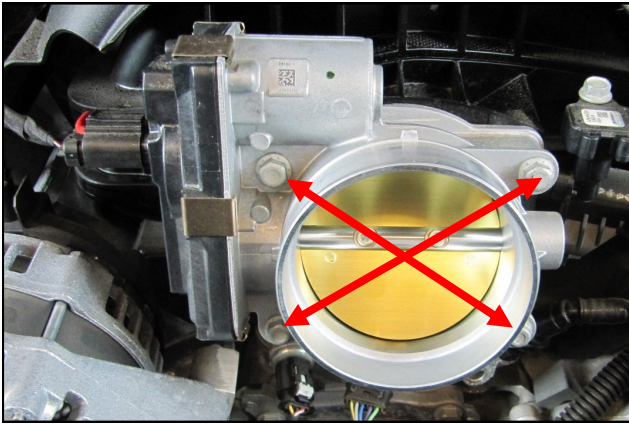

### Parts List

#1	Poweraid Spacer	x1
#2	6mm x 55mm Bolt	x4
#3	6mm Flat Washer	x4
#4	Gasket	x1

Thank you for purchasing the Poweraid Throttle Body Spacer. Please read the instruction manual carefully before proceeding with the installation. Contact AIRAID @ (800) 498-6951 8:00 AM - 5:00 PM MST Weekdays for questions regarding fit or instructions that are not clear to you. Your Poweraid Throttle Body Spacer was carefully inspected and packaged. Check that no parts are missing, or were damaged during shipping. If any parts are missing, please contact AIRAID.

### 1. **Disconnect the negative battery cable!**

A.) loosen the clamps securing the intake system to the throttle-body and the airbox.

B.) Disconnect the valve cover breathers from either side of the factory intake System.

2. The quick connects for the valve cover breathers are removed by depressing the grey locking tab in the fitting and sliding them away. Remove the factory intake system and set it aside.

2. Remove the four bolts that secure the throttlebody to the intake manifold and set them aside. They will not be reused.