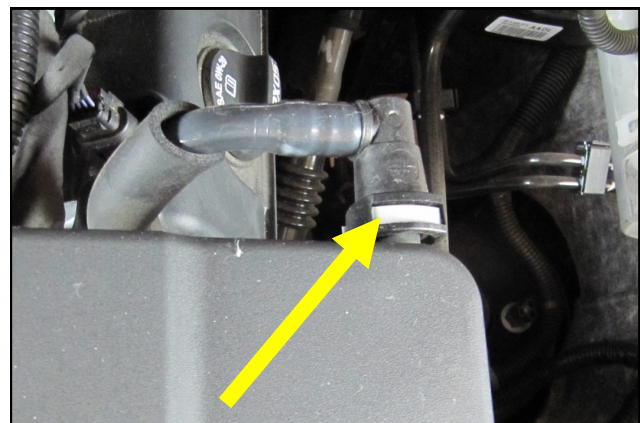

### Parts List

#1	Poweraid Spacer	x1
#2	6mm x 55mm Bolt	x4
#3	6mm Flat Washer	x4
#4	Gasket	x1

Thank you for purchasing the Poweraid Throttle Body Spacer. Please read the instruction manual carefully before proceeding with the installation. Contact AIRAID @ (800) 498-6951 8:00 AM - 5:00 PM MST Weekdays for questions regarding fit or instructions that are not clear to you. Your Poweraid Throttle Body Spacer was carefully inspected and packaged. Check that no parts are missing, or were damaged during shipping. If any parts are missing, please contact AIRAID.

### 1. **Disconnect the negative battery cable!**

A.) loosen the clamps securing the intake system to the throttle-body and the airbox.

B.) Disconnect the valve cover breathers from either side of the factory intake System.

2. The quick connects for the valve cover breathers are removed by depressing the grey locking tab in the fitting and sliding them away. Remove the factory intake system and set it aside.

2. Remove the four bolts that secure the throttlebody to the intake manifold and set them aside. They will not be reused.