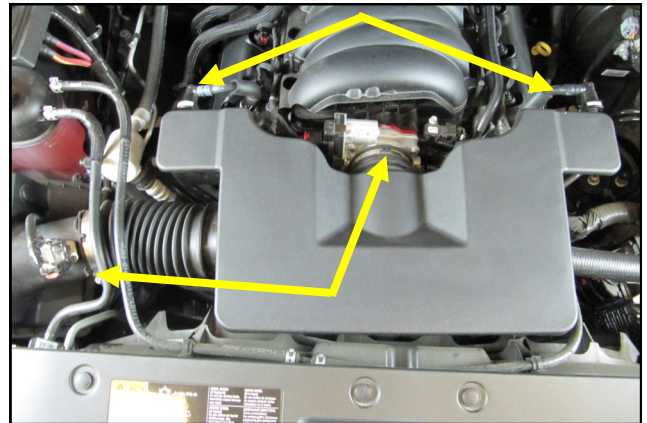

5. Reinstall the intake system and tighten the two hose clamps. Reconnect the valve cover breather lines.

Re-connect the negative battery cable!

The sound of power...The "whistle" means its working!

Contact your nearest Airaid dealer for an Airaid Intake System for your car, truck or SUV.

AIRAID Filter Co. 2688 E Rose Garden Ln. Phoenix AZ 85050 (800) 498-6951 Airaidinfo@airaid.com www.airaid.com