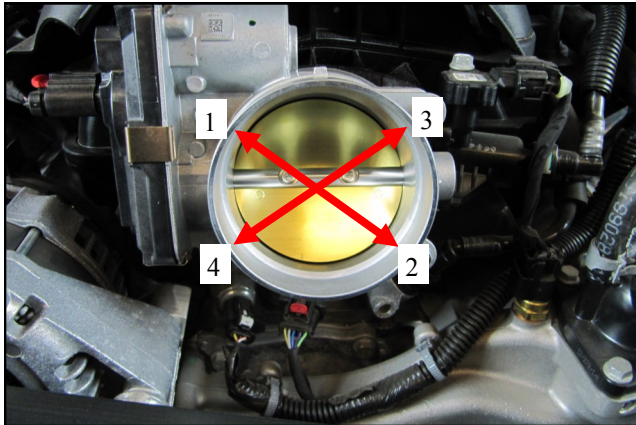

### 1. **Disconnect the negative battery cable!**

A.) loosen the clamps securing the intake system to the throttle-body and the airbox.

B.) Disconnect the valve cover breathers from either side of the factory intake System.

2. The quick connects for the valve cover breathers are removed by depressing the grey locking tab in the fitting and sliding them away. Remove the factory intake system and set it aside.

2. Remove the four bolts that secure the throttlebody to the intake manifold and set them aside. They will not be reused.

3. Install the Poweraid Spacer into the intake manifold with the supplied gasket on the throttlebody side, as shown. Make sure the "flow" arrow that is printed on the spacer is pointing towards the intake manifold.