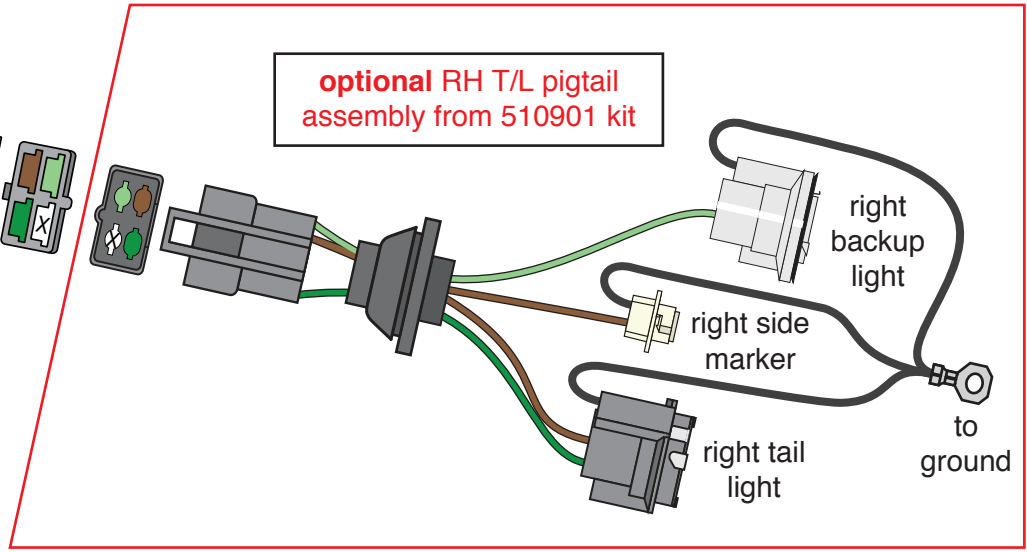

www.americanautowire.com 856-933-0801

the **optional** wires must be plugged into the bulkhead connector in order to utilize their features

NOTE: only the LH and RH pigtails are included in this optional kit. All other lettered items can be found in the 510711 main rear body harness loose piece kit. See page 11 of the 510706 main instruction set for further details

THIS OPTIONAL INSTRUCTION SET IS FOR USE WITH ALL 1983-1987 SUBURBAN MODELS AND IS INTENDED TO BE USED WITH THE AAW 510706 COMPLETE 1983-87 CHEVY AND GMC TRUCK KIT

wire entry view shown

RearTail Lamp Extensions for 1983-1987 Suburban Classic Update Series
510901
92973643 Rev 0.0 9/1/2021