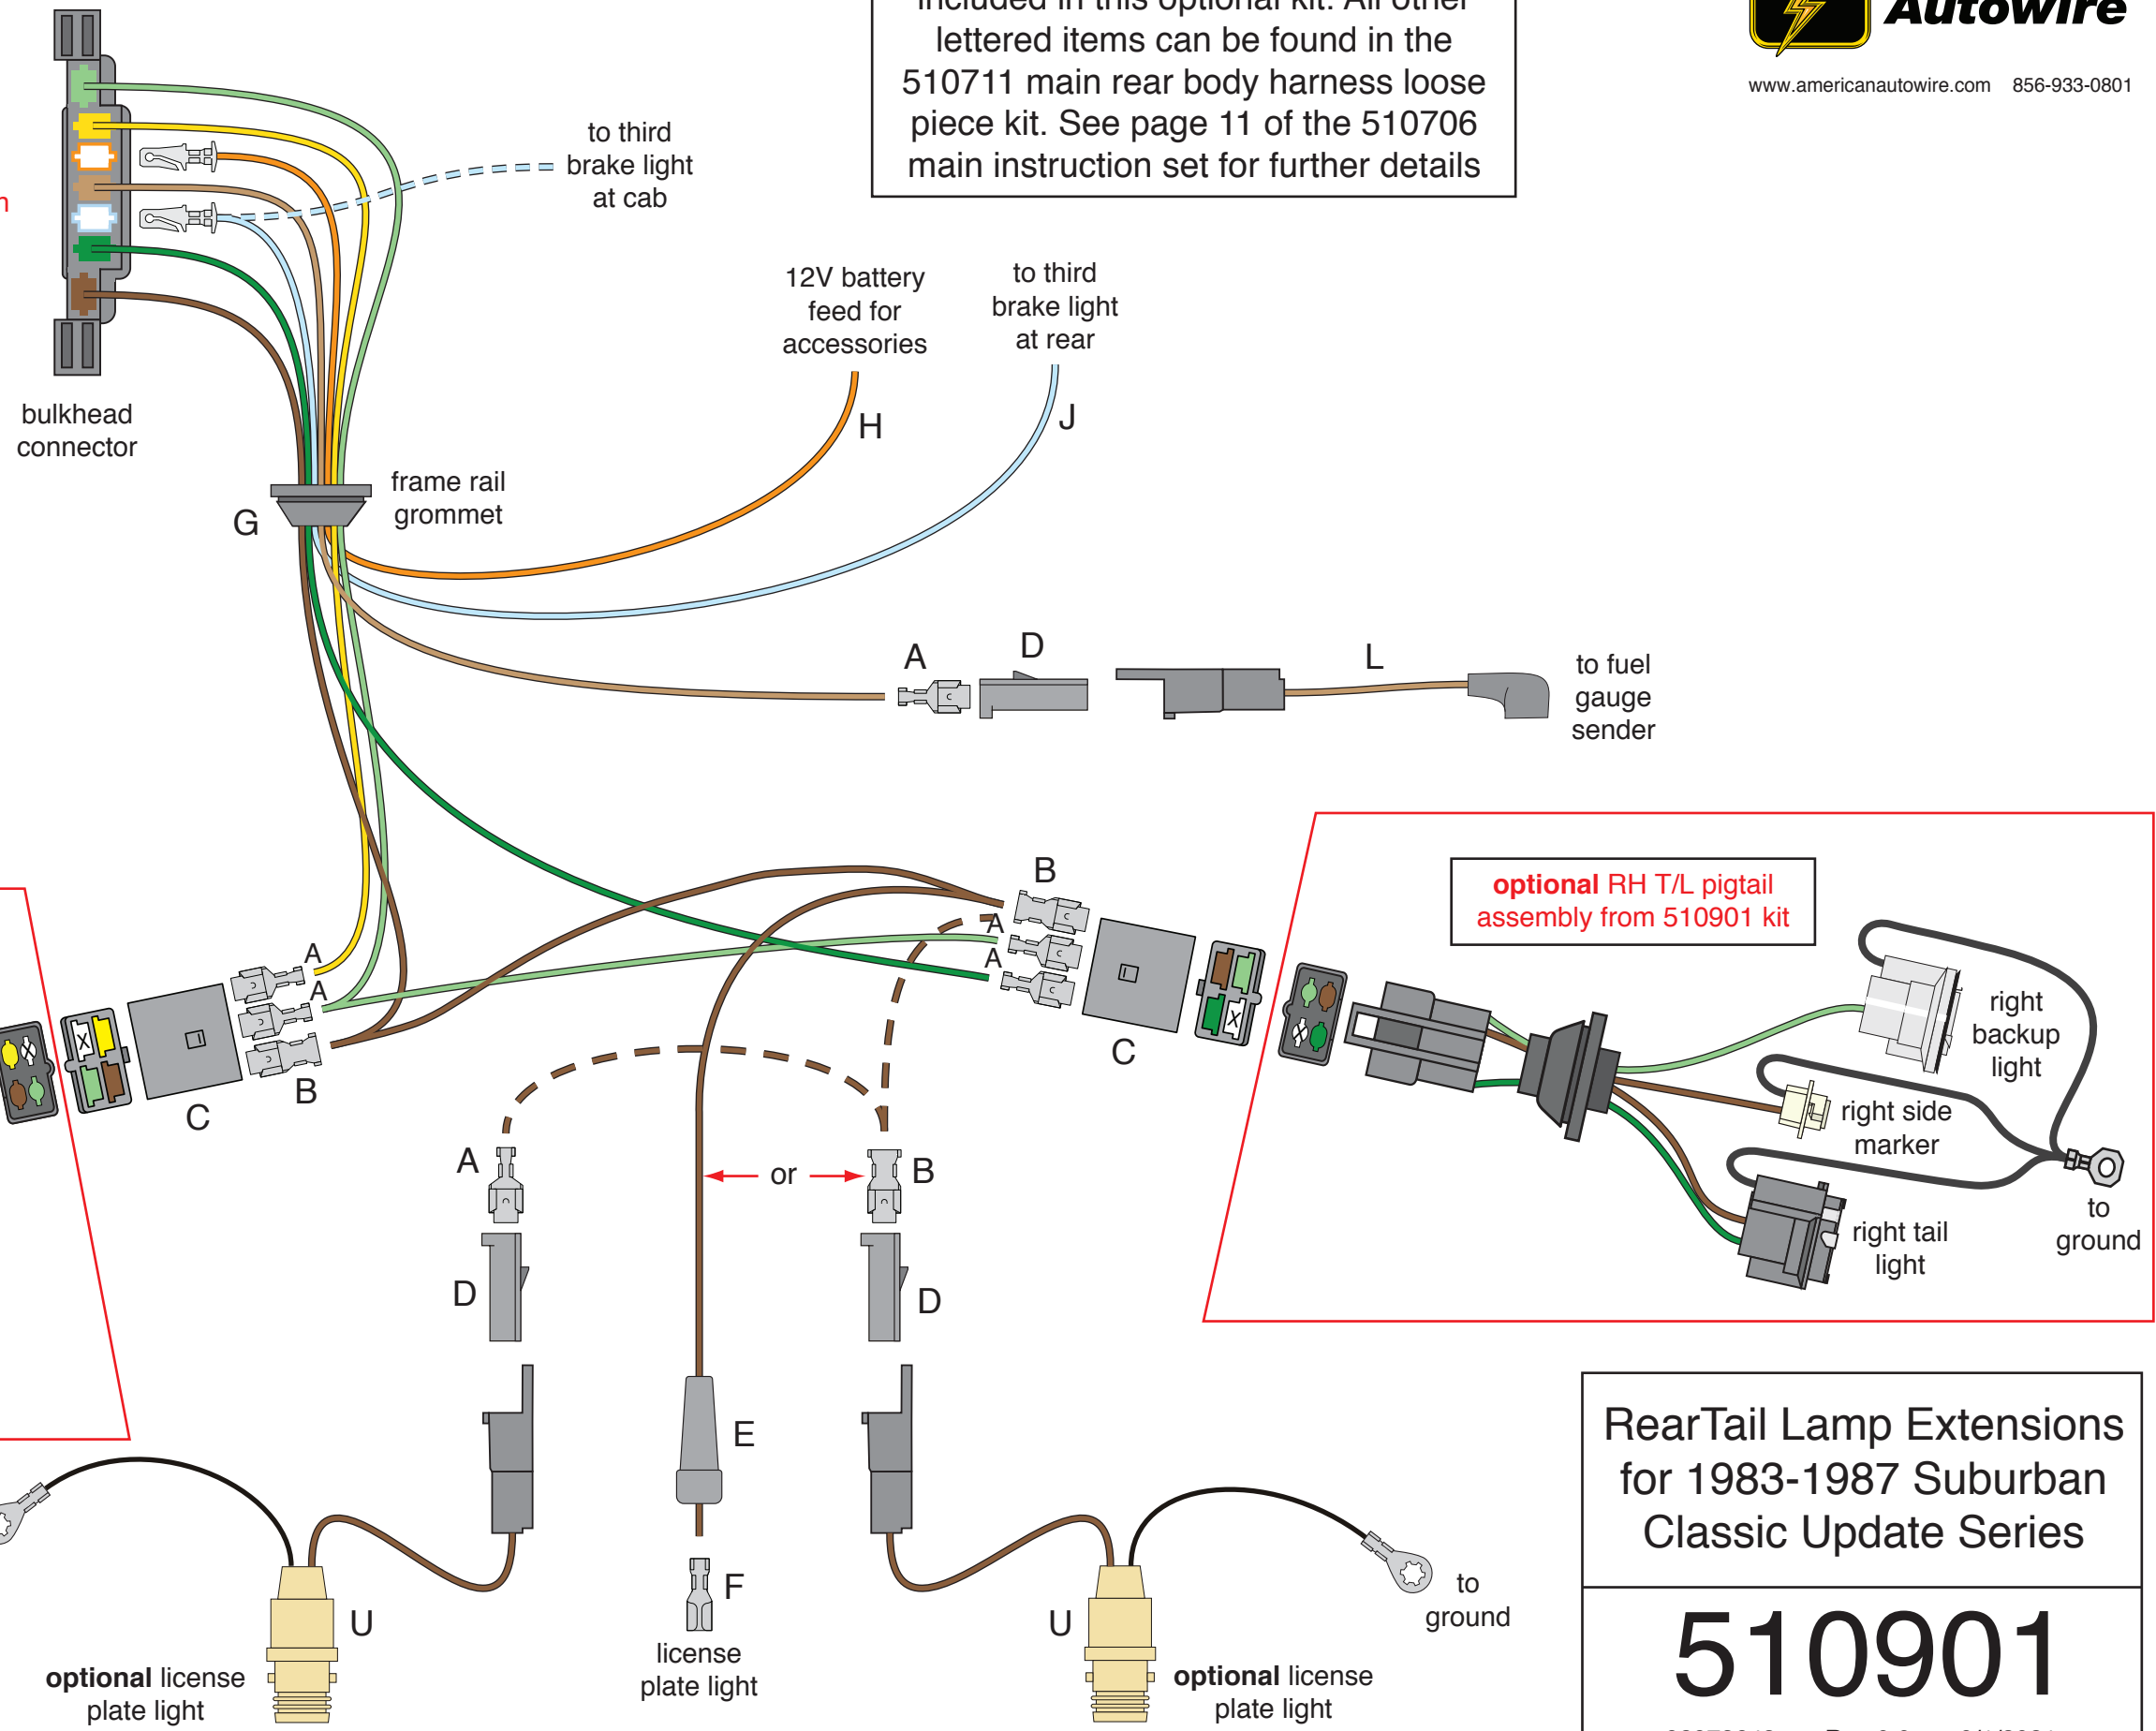

www.americanautowire.com 856-933-0801

the **optional** wires must be plugged into the bulkhead connector in order to utilize their features

NOTE: only the LH and RH pigtails are included in this optional kit. All other lettered items can be found in the 510711 main rear body harness loose piece kit. See page 11 of the 510706 main instruction set for further details

THIS OPTIONAL INSTRUCTION SET IS FOR USE WITH ALL 1983-1987 SUBURBAN MODELS AND IS INTENDED TO BE USED WITH THE AAW 510706 COMPLETE 1983-87 CHEVY AND GMC TRUCK KIT

wire entry view shown

RearTail Lamp Extensions for 1983-1987 Suburban Classic Update Series
510901
92973643 Rev 0.0 9/1/2021