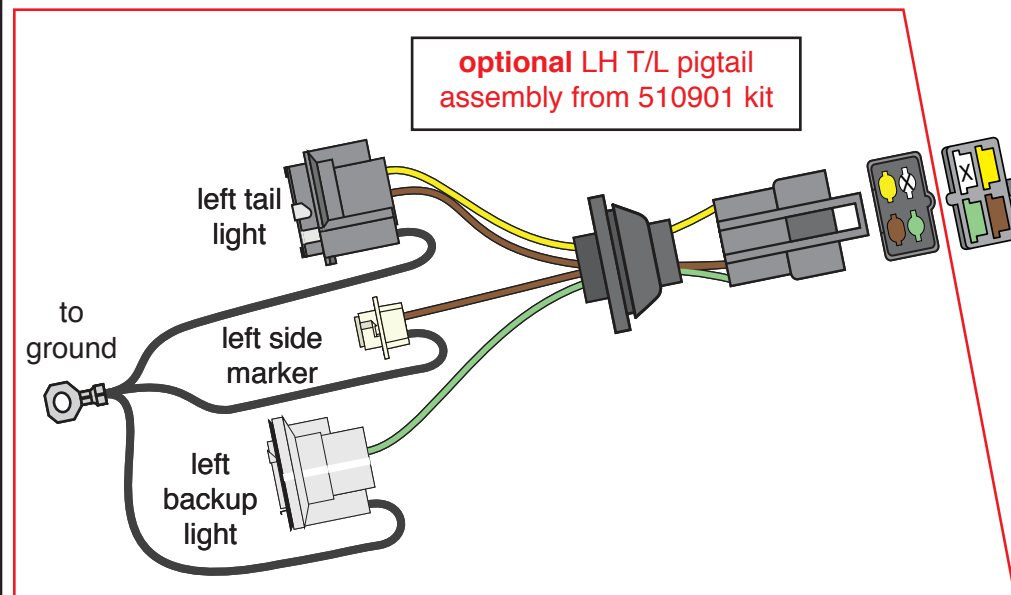

www.americanautowire.com 856-933-0801

the **optional** wires must be plugged into the bulkhead connector in order to utilize their features

NOTE: only the LH and RH pigtails are included in this optional kit. All other lettered items can be found in the 510711 main rear body harness loose piece kit. See page 11 of the 510706 main instruction set for further details

THIS OPTIONAL INSTRUCTION SET IS FOR USE WITH ALL 1983-1987 SUBURBAN MODELS AND IS INTENDED TO BE USED WITH THE AAW 510706 COMPLETE 1983-87 CHEVY AND GMC TRUCK KIT

wire entry view shown

RearTail Lamp Extensions for 1983-1987 Suburban Classic Update Series
510901
92973643 Rev 0.0 9/1/2021