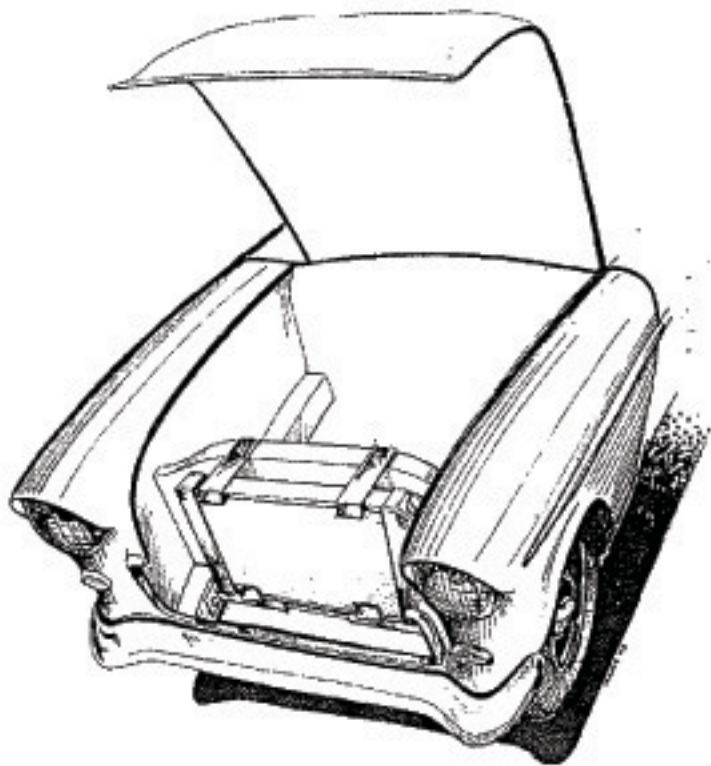

STEP 1

STEP 2

STEP 3

INSTRUCTION SHEET

Part No. 72012 & 72017 (Universal Radiator Mounting Kit)

Be Cool Incorporated • 310 Woodside Avenue • Essexville, MI 48732
800-691-2667 • Local: (989)896-8099 • Fax: (989)882-9213 • www.beecool.com

This kit is intended to be used in all applications where a simple mount is needed but not available.