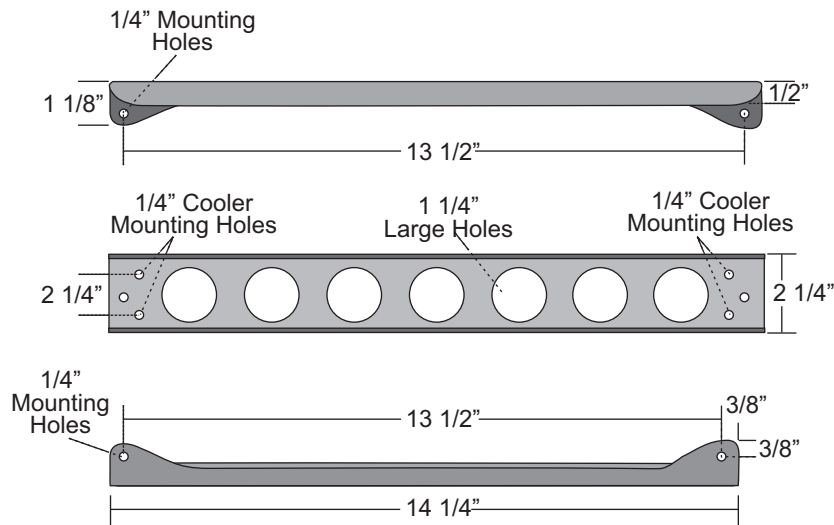

INSTALLATION INSTRUCTIONS

SINGLE STACKED PLATE COOLER MOUNTING BRACKETS

PART # 50023

KIT CONTENTS

QTY.	DESCRIPTION
2	Mounting Brackets
8	1/4"-20 x 3/4" Hex Bolt
16	1/4" Washer
8	1/4"-20 Lock Nut

TOOLS NEEDED

7/16" Socket & Ratchet
7/16" Open End Wrench

Brackets are symmetrical and can be installed with mounting tabs up, down or a combination of both. These Brackets fit any size Dera Performance Stacked Plate Cooler ranging from 10, 16, 19, 25, 34 & 40 row. **Note:** Cooler not included in Kit.

Brackets mounted to 16 Row Stacked Plate Cooler