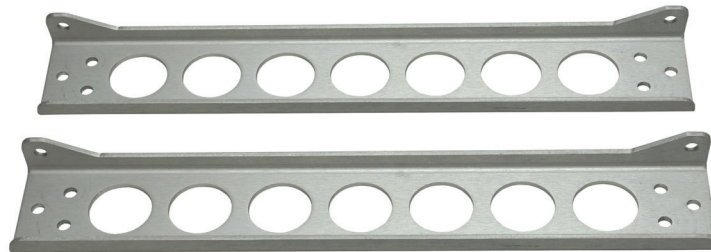

INSTALLATION INSTRUCTIONS

SINGLE STACKED PLATE COOLER MOUNTING BRACKETS

PART # 50023

KIT CONTENTS

QTY.	DESCRIPTION
2	Mounting Brackets
8	1/4"-20 x 3/4" Hex Bolt
16	1/4" Washer
8	1/4"-20 Lock Nut

TOOLS NEEDED

7/16" Socket & Ratchet
7/16" Open End Wrench

Brackets are symmetrical and can be installed with mounting tabs up, down or a combination of both. These Brackets fit any size Dera Performance Stacked Plate Cooler ranging from 10, 16, 19, 25, 34 & 40 row. **Note:** Cooler not included in Kit.

Brackets mounted to 16 Row Stacked Plate Cooler