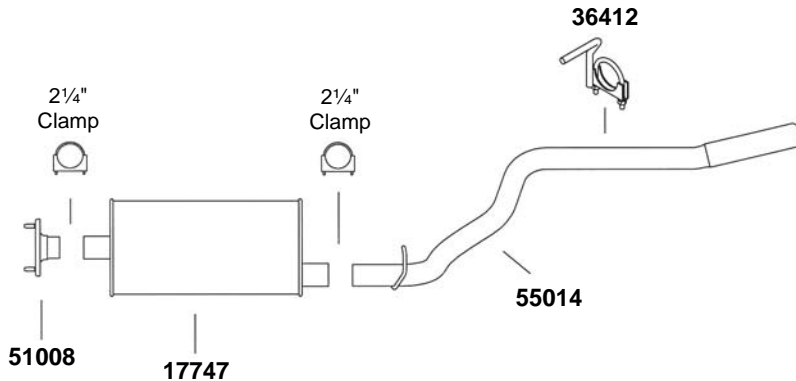

**17340**

Installing a high performance exhaust system has never been easier. These new direct fit systems have been designed to follow OEM routing and mounting points exactly. You don't have to cut or weld brackets and pipes to muffler bodies.

Now you can "bolt-on" a complete DynoMax high performance system — featuring the power boosting Super Turbo Muffler.

**JEEP CHEROKEE — 4.0L**

- KIT CONTAINS:**
- (1) 17747 MUFFLER
  - (1) 55014 PIPE
  - (1) 51008 ADAPTER
  - (1) 36412 HANGER
  - (3) 2 1/4" CLAMPS

**APPLICATION DATA**

Year	Cyl.	Model & Engine	Int. Pipe	Muffler	Tail Pipe	Clamps
1993-01	6	Cherokee w/4.0L	51008 (00-01 only)	17747	55014	2 1/4 (3)