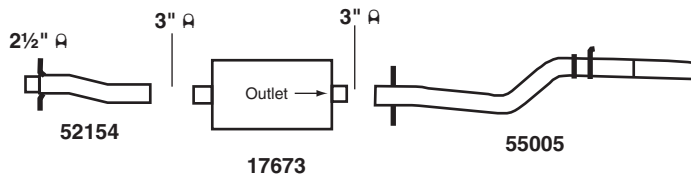

19319

Installing a high performance exhaust system has never been easier. These new direct fit systems have been designed to follow OEM routing and mounting points exactly. You don't have to cut or weld brackets and pipes to muffler bodies.

Now you can "bolt-on" a complete DynoMax high performance system — featuring the power boosting Super Turbo Muffler.

DODGE DURANGO

KIT CONTAINS:

- (1) 17673 MUFFLER
- (1) 52154 PIPE
- (1) 55005 PIPE
- (1) 2 1/2" CLAMP
- (2) 3" CLAMPS

APPLICATION DATA

Year	Cyl.	Model & Engine
2000	8	Dodge Durango w/4.7L V8, 5.9L V8