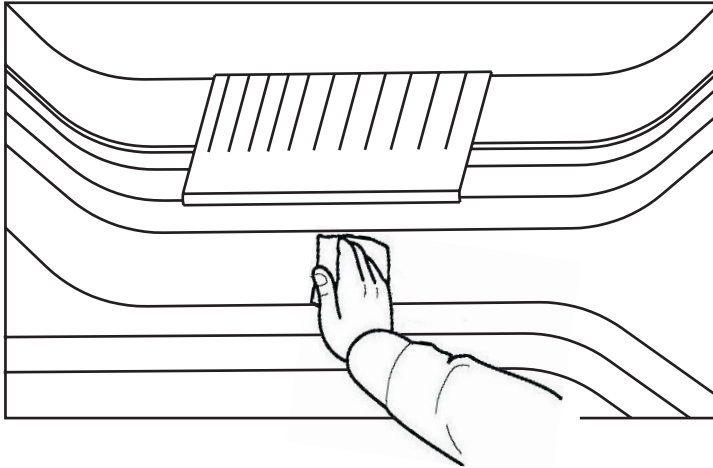

JEEP GRAND CHEROKEE

REAR DOOR ENTRY SILL