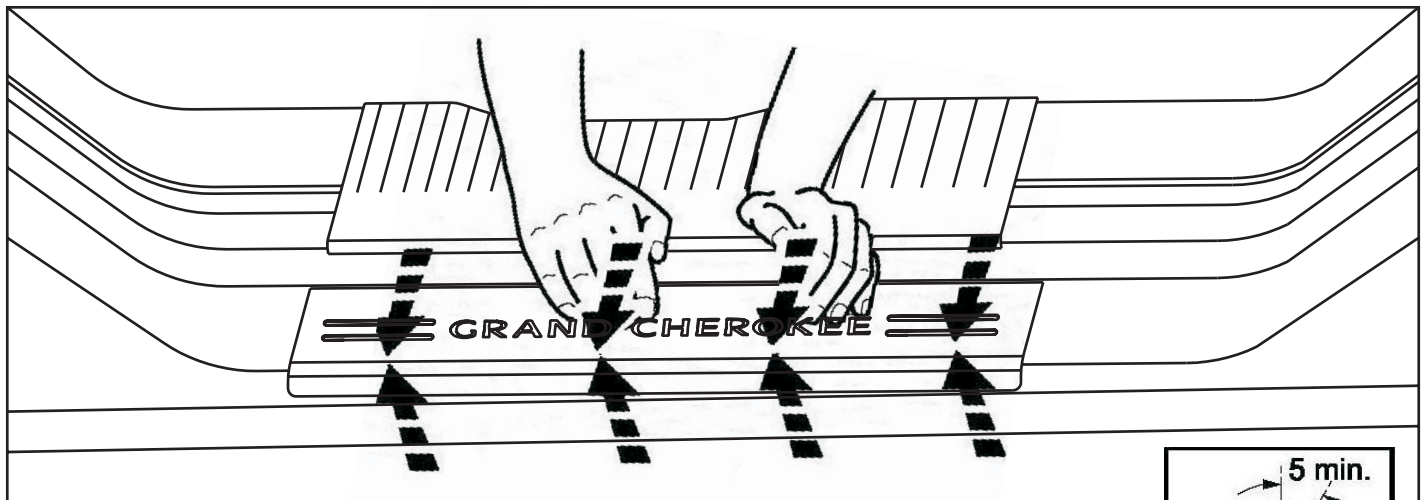

# JEEP GRAND CHEROKEE

**FRONT**

	
ALCOHOL SWAB	Wait 5 min.

**3 A**

**4 A**

COMPLETELY REMOVE THE BACKING(LINER) OF THE TAPE.

5 min.

**5 A**