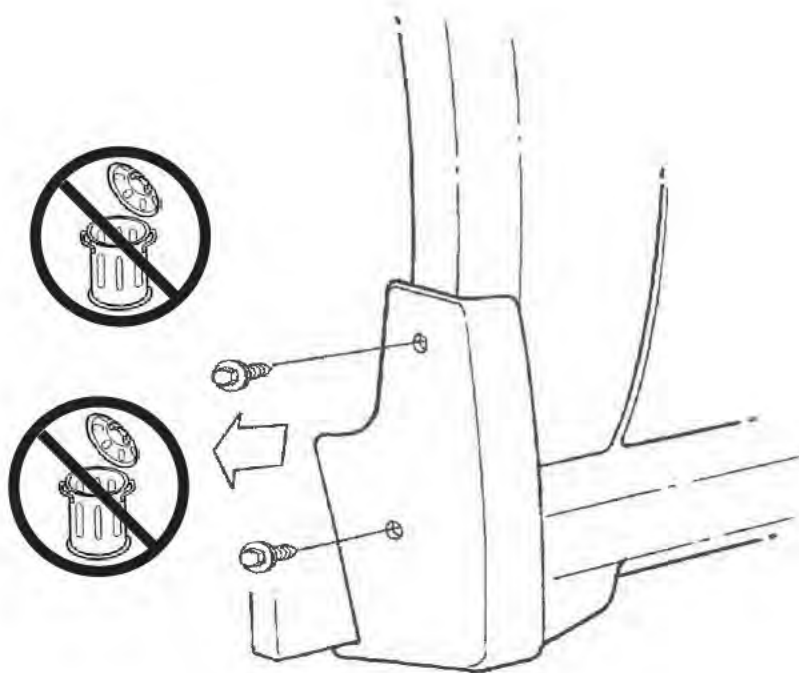

## FRONT SPLASHGUARDS

**A**

**B**

**C 2x**

**D 2x**

3/32" (2.5mm)

#2 Phillips  
Screw Driver

**1**

**2**

3

4