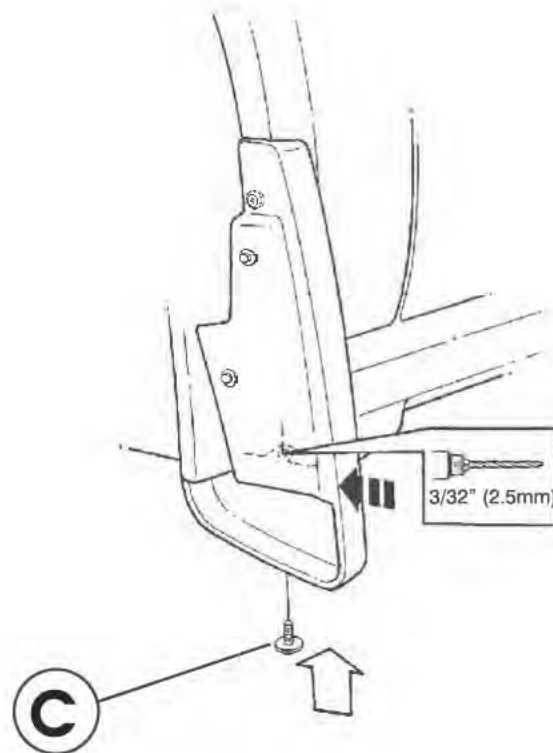

## FRONT SPLASHGUARDS

**A**

**B**

**C 2x**

**D 2x**

3/32" (2.5mm)

#2 Phillips  
Screw Driver

**1**

**2**

3

4