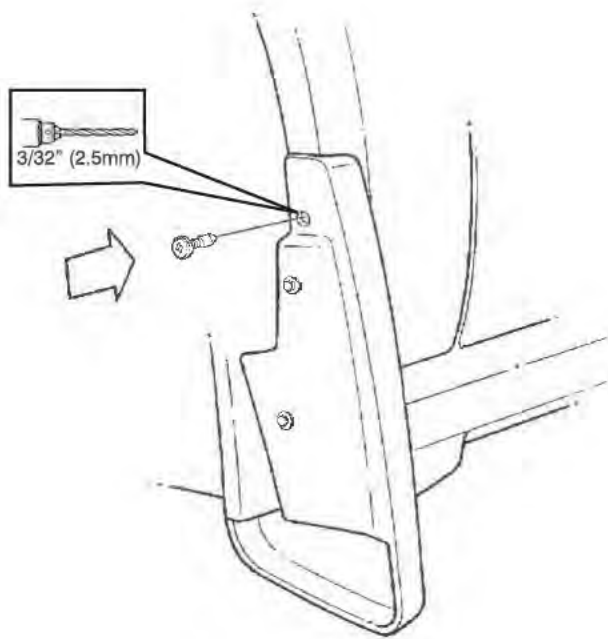

## FRONT SPLASHGUARDS

**A**

**B**

**C 2x**

**D 2x**

3/32" (2.5mm)

#2 Phillips  
Screw Driver

**1**

**2**

3

4