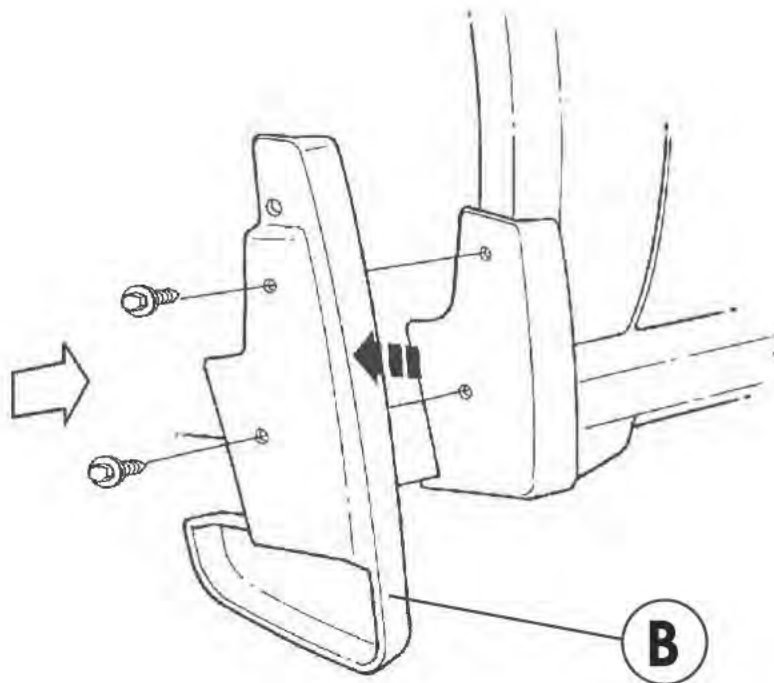

## FRONT SPLASHGUARDS

**A**

**B**

**C 2x**

**D 2x**

3/32" (2.5mm)

#2 Phillips  
Screw Driver

**1**

**2**

3

4