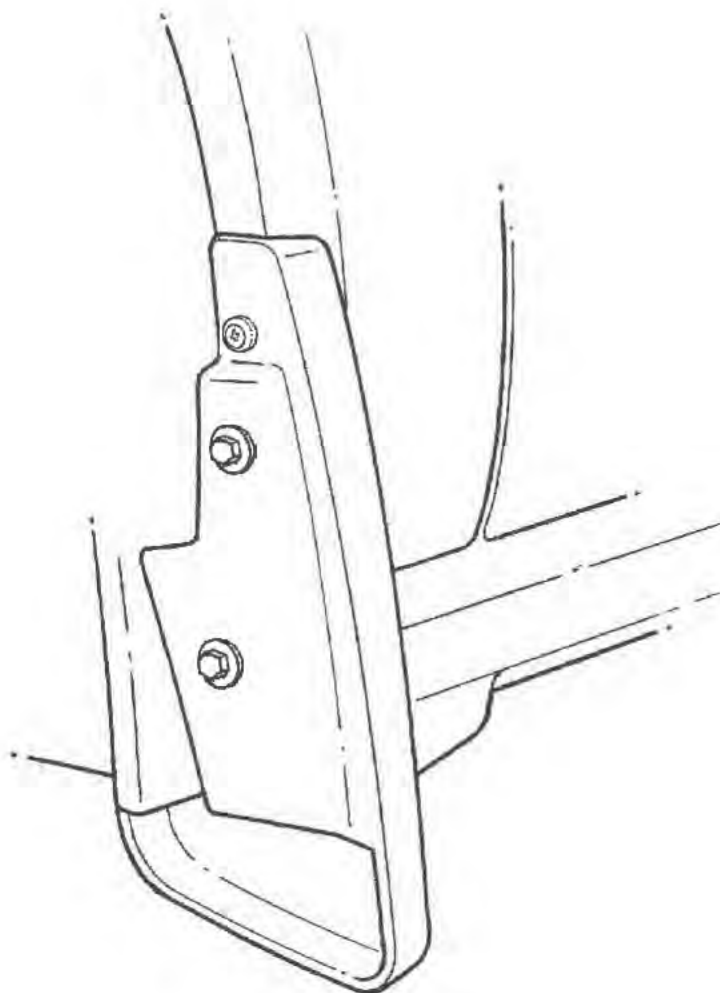

## FRONT SPLASHGUARDS

**A**

**B**

**C 2x**

**D 2x**

3/32" (2.5mm)

#2 Phillips  
Screw Driver

**1**

**2**

3

4