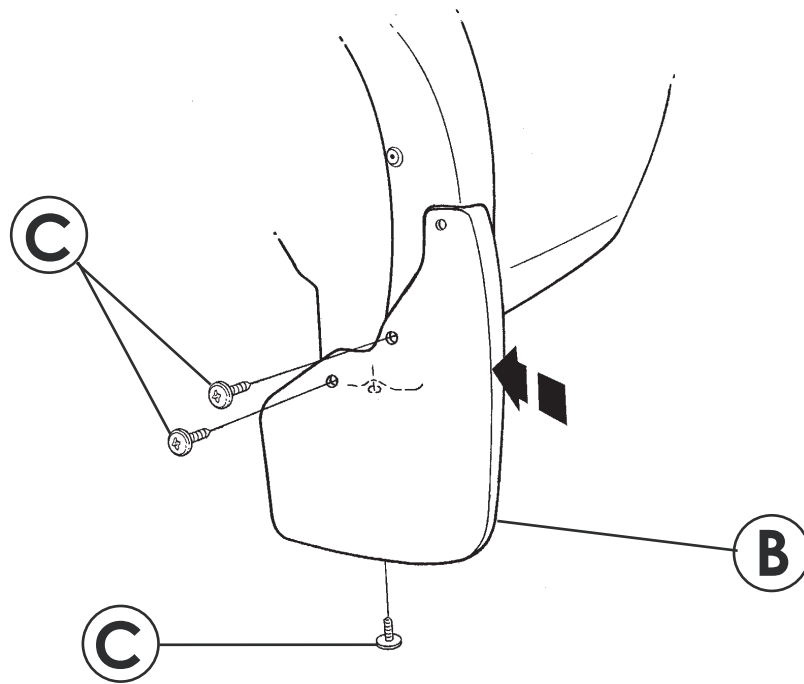

DODGE NITRO

Rear Splashguard

Rear Right

A

Rear Left

B

C 8X

D 6X

3/32" (2.5 mm)
1/4" (6.3 mm)

#2

#2

1

2

3

4

5