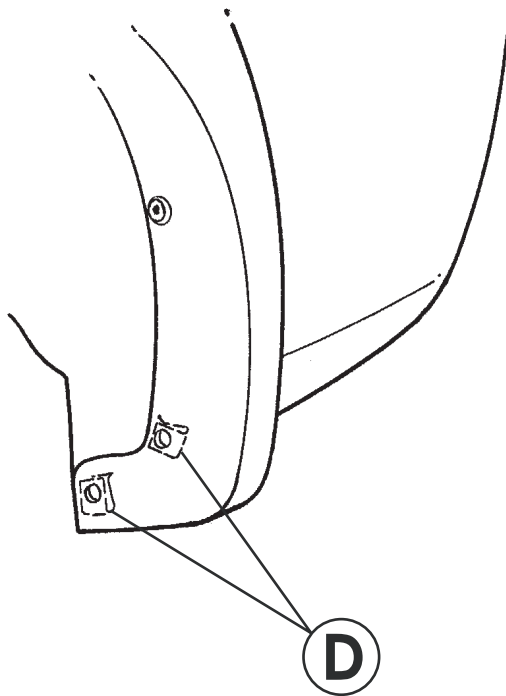

DODGE NITRO

Rear Splashguard

Rear Right

A

Rear Left

B

C 8X

D 6X

3/32" (2.5 mm)
1/4" (6.3 mm)

#2

#2

1

2

3

4

5