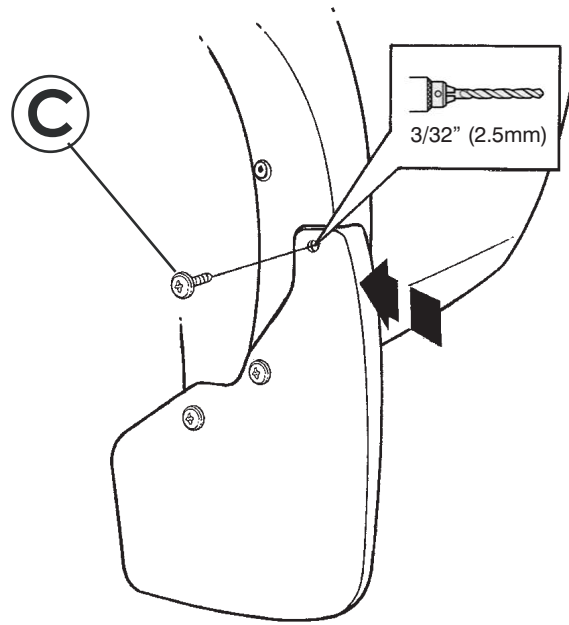

DODGE NITRO

Rear Splashguard

Rear Right

A

Rear Left

B

C 8X

D 6X

3/32" (2.5 mm)
1/4" (6.3 mm)

#2

#2

1

2

3

4

5