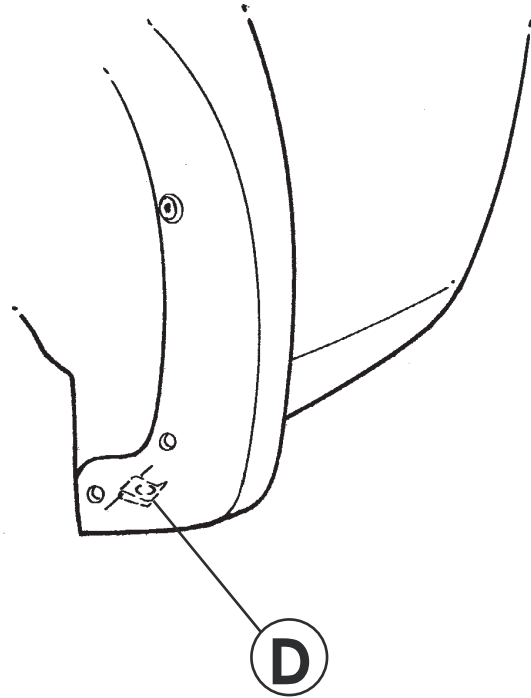

DODGE NITRO

Rear Splashguard

Rear Right

A

Rear Left

B

C 8X

D 6X

3/32" (2.5 mm)
1/4" (6.3 mm)

#2

#2

1

2

3

4

5