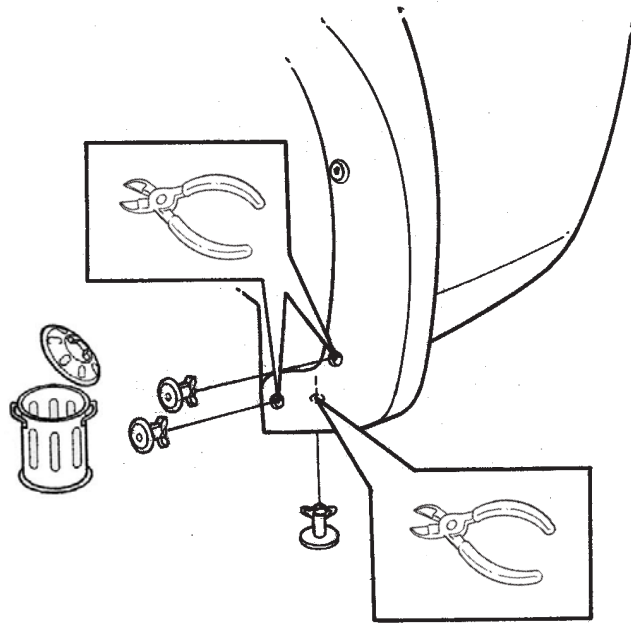

DODGE NITRO

Rear Splashguard

Rear Right

A

Rear Left

B

C 8X

D 6X

3/32" (2.5 mm)
1/4" (6.3 mm)

#2

#2

1

2

3

4

5