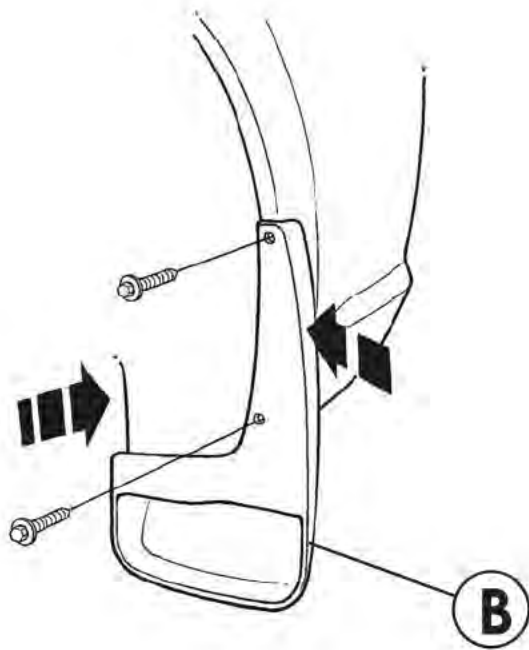

CHRYSLER Rear Splashguards

Rear Right

A

Rear Left

B

C 2x

D 2x

7mm Socket
& Driver

1/4" (6mm)

#2 Phillips
Screw Driver

1

2