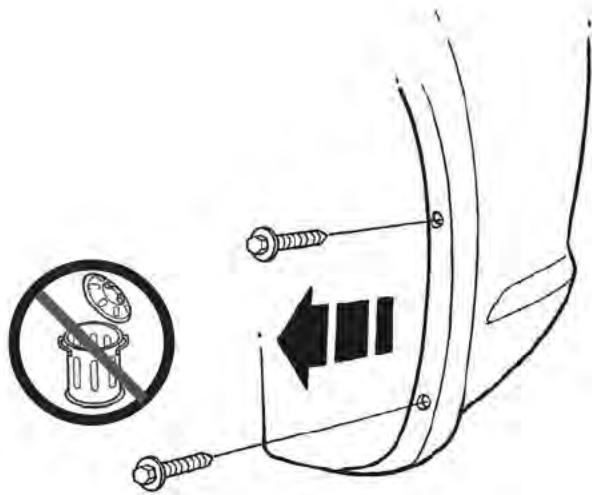

CHRYSLER Rear Splashguards

Rear Right

A

Rear Left

B

C 2x

D 2x

7mm Socket
& Driver

1/4" (6mm)

#2 Phillips
Screw Driver

1

2