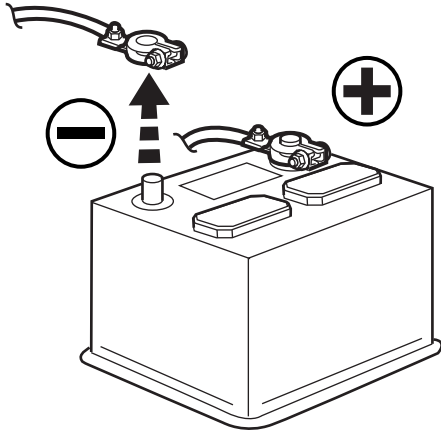

DODGE RAM

10" DVD VES KIT

NON-MOONROOF ONLY

TOOLS REQUIRED:

CONTENTS:

Item	Qty.	Description
(A)	1	Mounting Bracket
(B)	1	Template
(C)	1	T-Harness
(D)	10	Tie Straps
(E)	3	Bolts
(F)	1	Shroud
(G)	1	Shrink Wrap
(H)	2	Shroud Screws
(I)	1	10" DVD Unit
(J)	4	DVD Mounting Screws
(K)	1	Foam Tape
(L)	1	Wire Harness
(M)	1	FM Modulator
(N)	1	Owner's Manual
(O)	4	Batteries
(P)	1	DVD Remote Control
(Q)	2	Headphones
(R)	4	Screw Cover
(S)	3	Snap in clips
(T)	1	Mercury Warning Label
(U)	3	U-nuts
(V)	1	Antenna Adapter
(W)	1	Foam Block