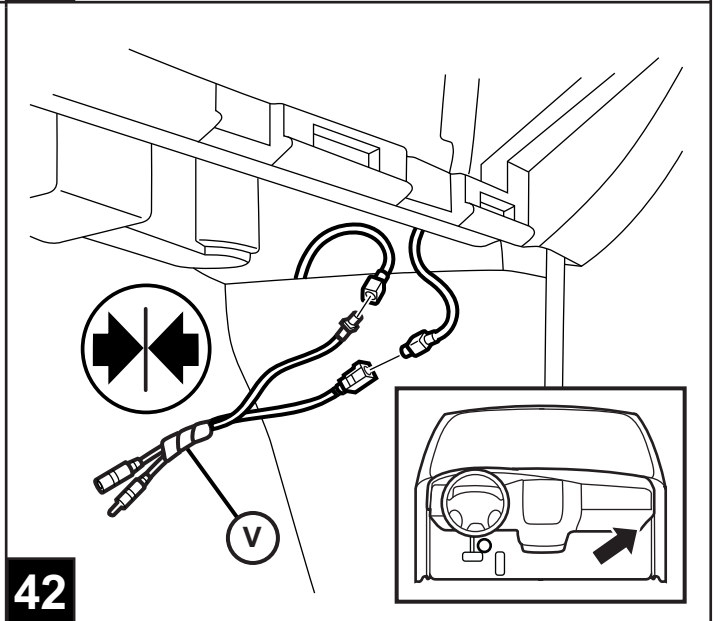

35

36

22-WAY

37

22-WAY

C

38

FM MODULATOR (ITEM "M") DIP SWITCH SETTINGS FOR NAFTA/BUX FREQUENCIES.