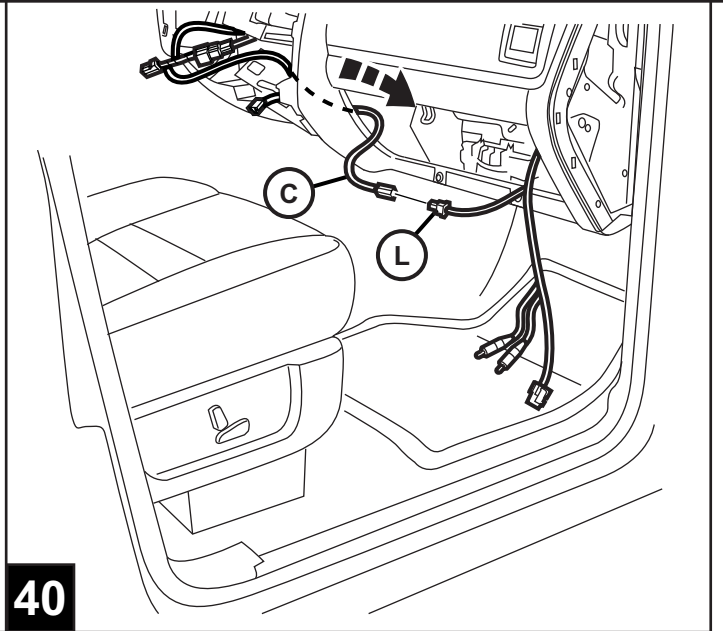

35

36

22-WAY

37

22-WAY

C

38

FM MODULATOR (ITEM "M") DIP SWITCH SETTINGS FOR NAFTA/BUX FREQUENCIES.