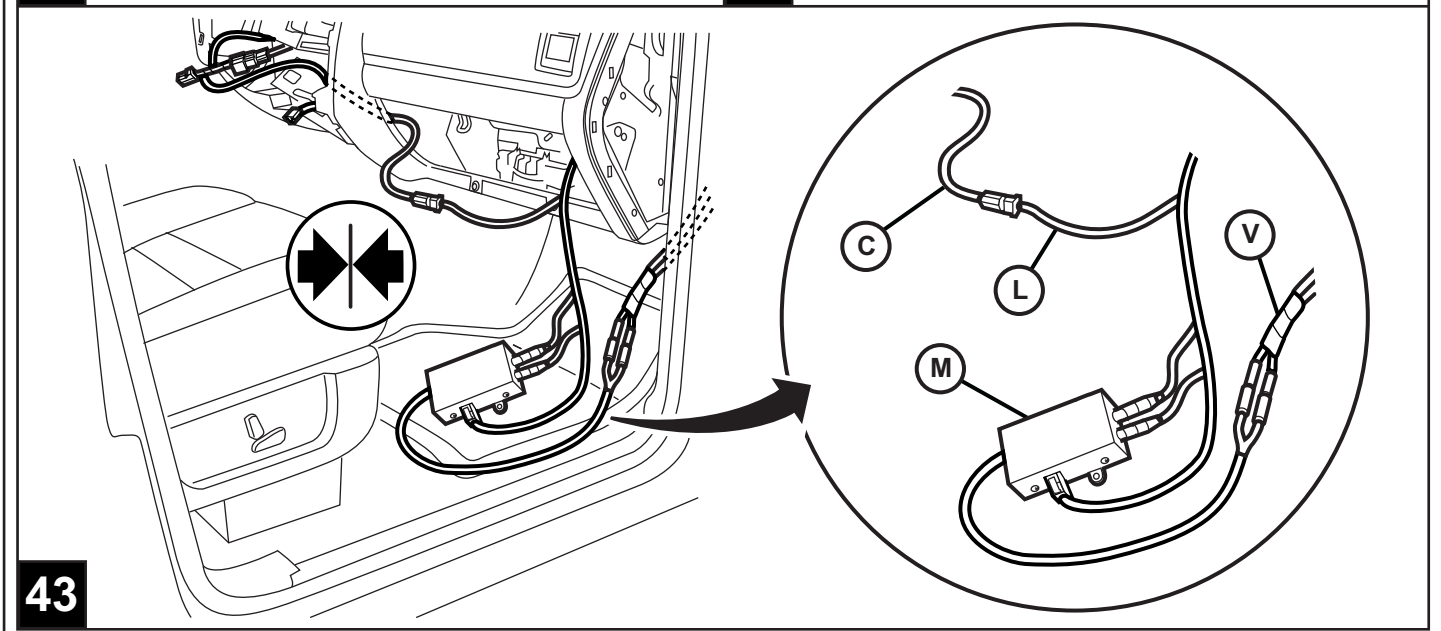

35

36

22-WAY

37

22-WAY

C

38

FM MODULATOR (ITEM "M") DIP SWITCH SETTINGS FOR NAFTA/BUX FREQUENCIES.