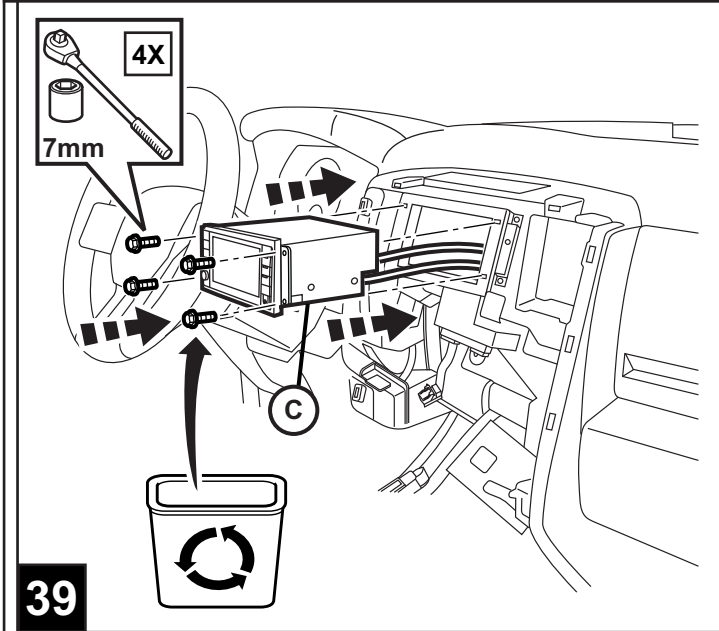

35

36

22-WAY

37

22-WAY

C

38

FM MODULATOR (ITEM "M") DIP SWITCH SETTINGS FOR NAFTA/BUX FREQUENCIES.