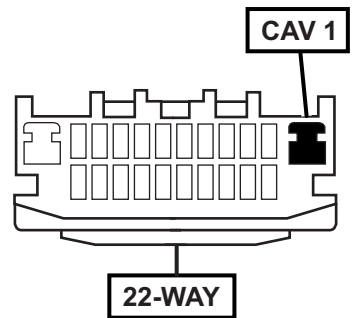

27

28 AUTOMATIC WITHOUT CENTER CONSOLE

29 AUTOMATIC WITHOUT CENTER CONSOLE

30 AUTOMATIC WITHOUT CENTER CONSOLE

31 MANUAL TRANSMISSION

32

33

34

35

36

22-WAY

37

22-WAY

C

38

FM MODULATOR (ITEM "M") DIP SWITCH SETTINGS FOR NAFTA/BUX FREQUENCIES.