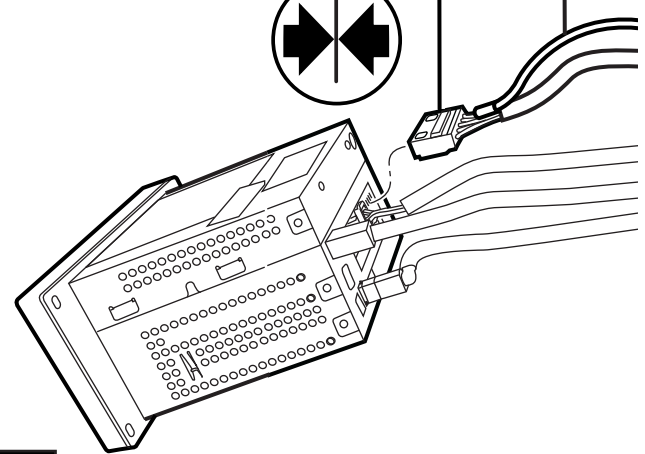

35

36

22-WAY

37

22-WAY

C

38

FM MODULATOR (ITEM "M") DIP SWITCH SETTINGS FOR NAFTA/BUX FREQUENCIES.