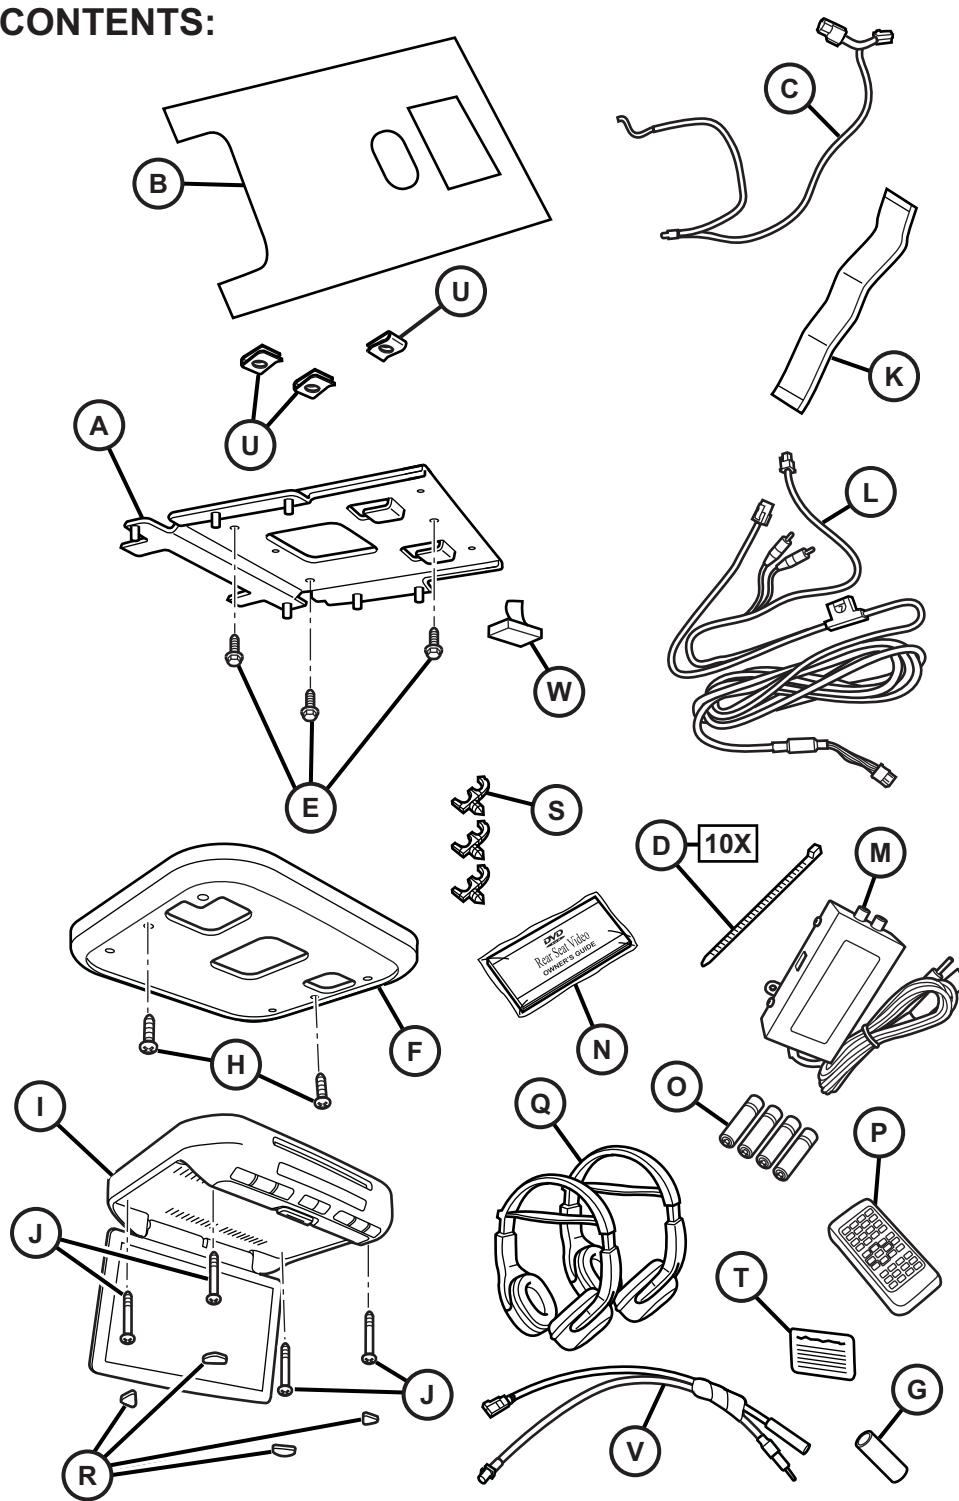

DODGE RAM

10" DVD VES KIT

NON-MOONROOF ONLY

TOOLS REQUIRED:

CONTENTS:

Item	Qty.	Description
(A)	1	Mounting Bracket
(B)	1	Template
(C)	1	T-Harness
(D)	10	Tie Straps
(E)	3	Bolts
(F)	1	Shroud
(G)	1	Shrink Wrap
(H)	2	Shroud Screws
(I)	1	10" DVD Unit
(J)	4	DVD Mounting Screws
(K)	1	Foam Tape
(L)	1	Wire Harness
(M)	1	FM Modulator
(N)	1	Owner's Manual
(O)	4	Batteries
(P)	1	DVD Remote Control
(Q)	2	Headphones
(R)	4	Screw Cover
(S)	3	Snap in clips
(T)	1	Mercury Warning Label
(U)	3	U-nuts
(V)	1	Antenna Adapter
(W)	1	Foam Block

1

2

3

4

5

6

12

13

14

15

16

23

24

25

AUTOMATIC WITH CENTER CONSOLE

26

AUTOMATIC WITHOUT CENTER CONSOLE

50

AUTOMATIC WITHOUT CENTER CONSOLE

51

AUTOMATIC WITHOUT CENTER CONSOLE

52

AUTOMATIC WITH CENTER CONSOLE

53