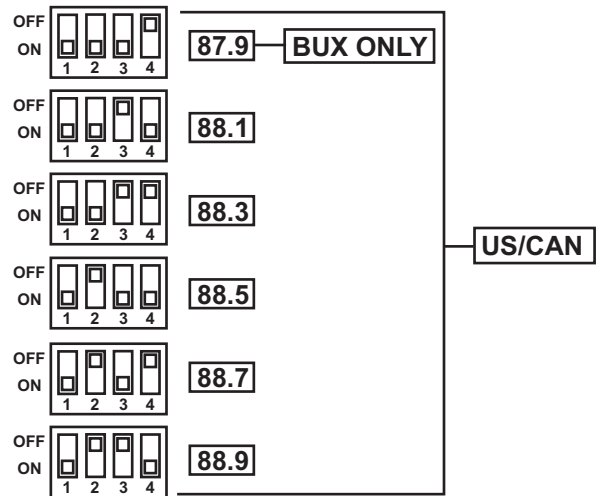

FM MODULATOR (ITEM "M") DIP SWITCH SETTINGS FOR NAFTA/BUX FREQUENCIES.

AJUSTE DE LOS INTERRUPTORES DIP DEL MODULADOR DE FM (ITEM "M") PARA LAS FRECUENCIAS DE NAFTA/BUX.

RÉGLAGES DE CONTACT DIP DU MODULATEUR DE FM (ITEM "M") POUR DES FRÉQUENCES DE NAFTA/BUX.

FM REGLER (EINHEIT "M") DIP-SCHALTER EINSTELLUNGEN FÜR NAFTA/BUX FREQUENZEN.

DIP SWITCH MODULATORE FM (ARTICOLO "M") IMPOSTAZIONI PER FREQUENZE NAFTA/BUX.