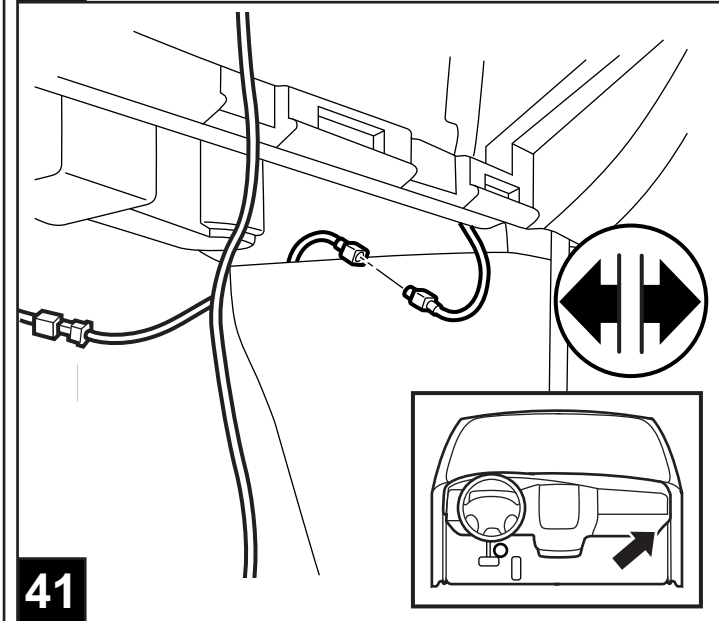

35

36

22-WAY

37

22-WAY

C

38

FM MODULATOR (ITEM "M") DIP SWITCH SETTINGS FOR NAFTA/BUX FREQUENCIES.