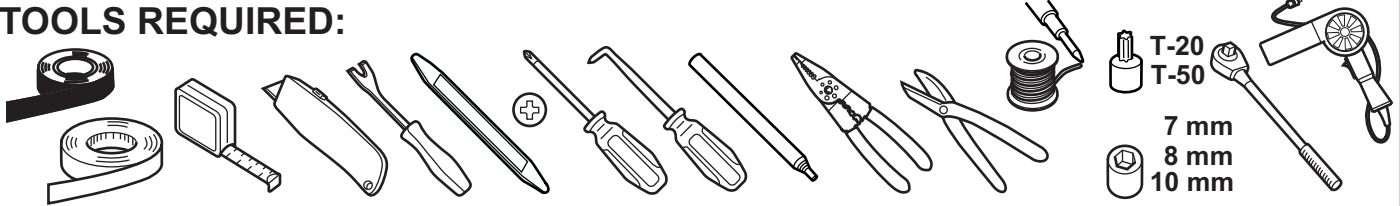

DODGE RAM

10" DVD VES KIT

NON-MOONROOF ONLY

TOOLS REQUIRED:

CONTENTS:

Item	Qty.	Description
(A)	1	Mounting Bracket
(B)	1	Template
(C)	1	T-Harness
(D)	10	Tie Straps
(E)	3	Bolts
(F)	1	Shroud
(G)	1	Shrink Wrap
(H)	2	Shroud Screws
(I)	1	10" DVD Unit
(J)	4	DVD Mounting Screws
(K)	1	Foam Tape
(L)	1	Wire Harness
(M)	1	FM Modulator
(N)	1	Owner's Manual
(O)	4	Batteries
(P)	1	DVD Remote Control
(Q)	2	Headphones
(R)	4	Screw Cover
(S)	3	Snap in clips
(T)	1	Mercury Warning Label
(U)	3	U-nuts
(V)	1	Antenna Adapter
(W)	1	Foam Block