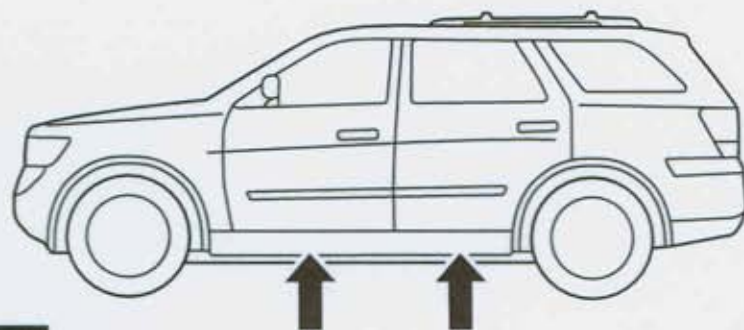

2011 DURANGO

DOOR ENTRY SILL

1

2

97°F
35°C

52°F
15°C

FRONT

3 2X

4 2X

COMPLETELY REMOVE THE BACKING (LINER) OF THE TAPE.

5 2X

REAR

6 2X

7 2X COMPLETELY REMOVE THE BACKING (LINER) OF THE TAPE.

8 2X