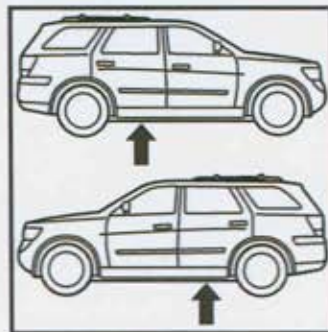

2011 DURANGO

DOOR ENTRY SILL

1

2

97°F
35°C

52°F
15°C

FRONT

3 2X

4 2X

COMPLETELY REMOVE THE BACKING (LINER) OF THE TAPE.

5 2X

REAR

6 2X

7 2X COMPLETELY REMOVE THE BACKING (LINER) OF THE TAPE.

8 2X