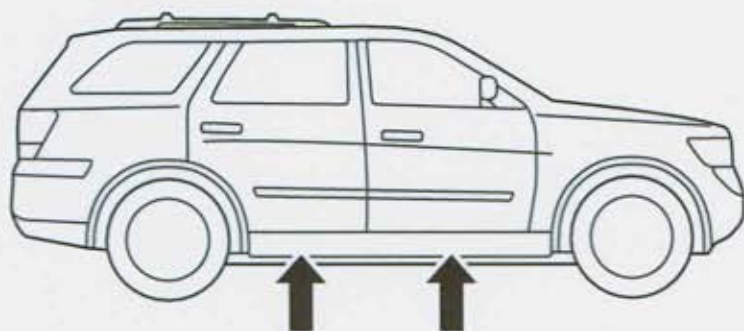

2011 DURANGO

DOOR ENTRY SILL

1

2

97°F
35°C

52°F
15°C

FRONT

3 2X

4 2X

COMPLETELY REMOVE THE BACKING (LINER) OF THE TAPE.

5 2X

REAR

6 2X

7 2X COMPLETELY REMOVE THE BACKING (LINER) OF THE TAPE.

8 2X