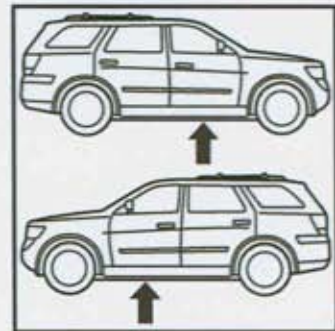

2011 DURANGO

DOOR ENTRY SILL

1

2

97°F
35°C

52°F
15°C

FRONT

3 2X

4 2X

COMPLETELY REMOVE THE BACKING (LINER) OF THE TAPE.

5 2X

REAR

6 2X

7 2X COMPLETELY REMOVE THE BACKING (LINER) OF THE TAPE.

8 2X