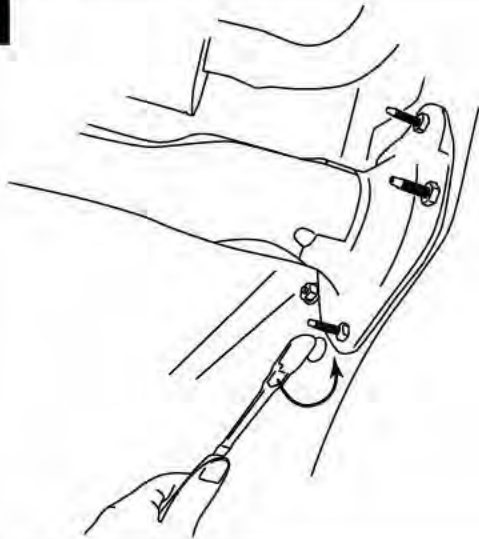

Fiat 500 - Fuel Filler Door - Chrome

FIAT 500

Phillips Driver 13MM 10MM 8MM

1

2

3

4

13MM

5

Fiat 500 - Fuel Filler Door - Chrome

6

10MM

7

8MM

8

9

10

13MM

11