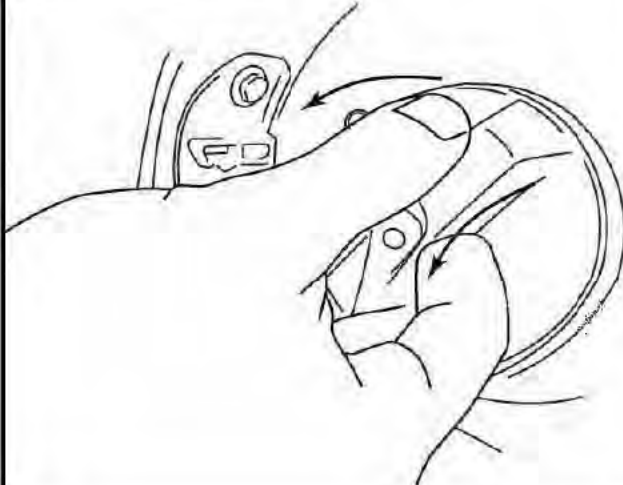

Fiat 500 - Fuel Filler Door - Chrome

FIAT 500

Phillips Driver 13MM 10MM 8MM

1

2

3

4

13MM