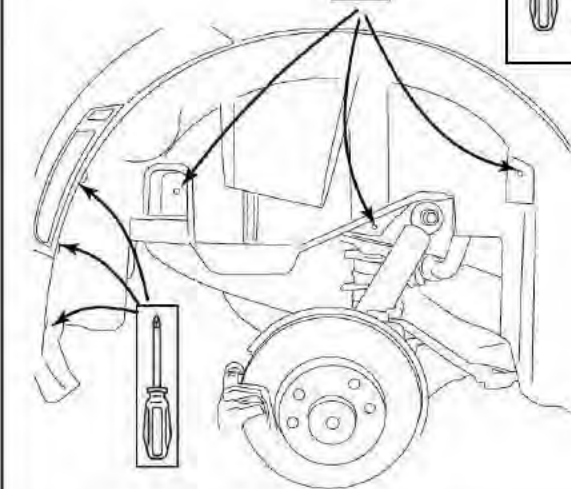

Fiat 500 - Fuel Filler Door - Chrome

FIAT 500

Phillips Driver 13MM 10MM 8MM

1

2

3

4

13MM