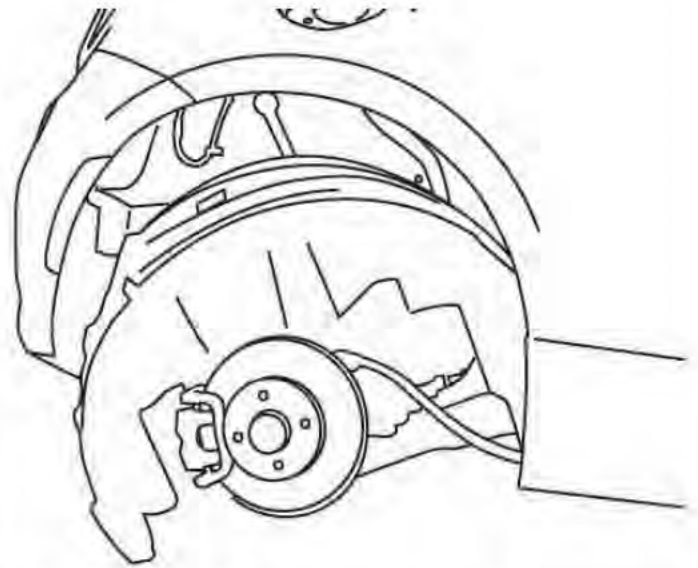

Fiat 500 - Fuel Filler Door - Chrome

Phillips Driver 13MM 10MM 8MM

1

2

3

4

13MM

5