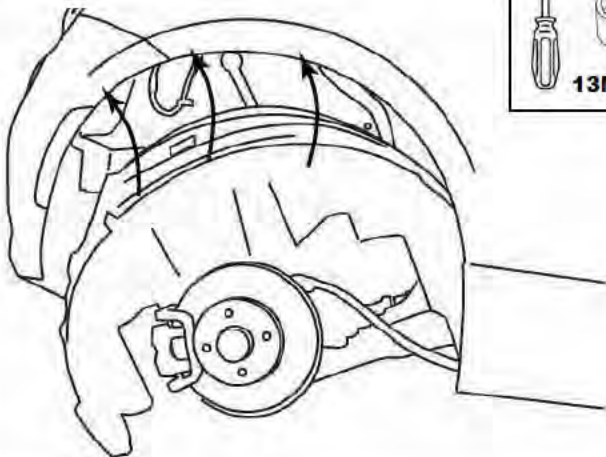

Fiat 500 - Fuel Filler Door - Chrome

6

10MM

7

8MM

8

9

10

13MM

11