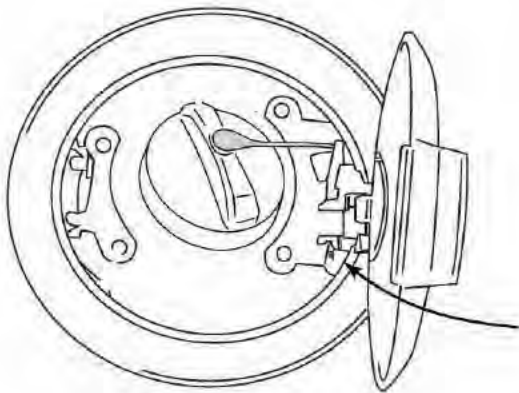

Fiat 500 - Fuel Filler Door - Chrome

FIAT 500

Phillips Driver 13MM 10MM 8MM

1

2

3

4

13MM

5

Fiat 500 - Fuel Filler Door - Chrome

6

10MM

7

8MM

8

9