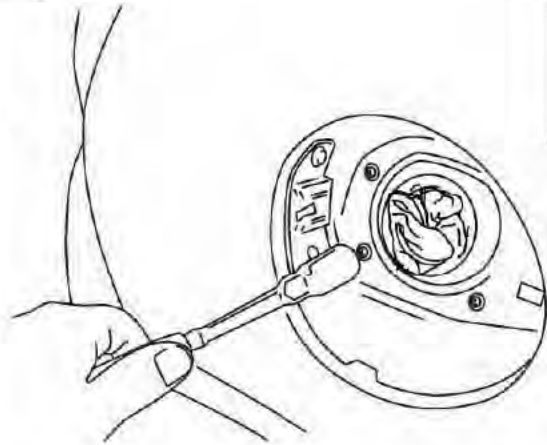

Fiat 500 - Fuel Filler Door - Chrome

6

10MM

7

8MM

8

9

10

13MM

11