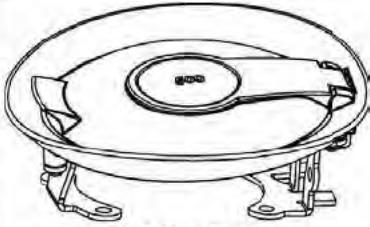

Fiat 500 - Fuel Filler Door - Chrome

FIAT 500

Phillips Driver 13MM 10MM 8MM

1

2

3

4

13MM

5

Fiat 500 - Fuel Filler Door - Chrome

6

10MM

7

8MM

8

9