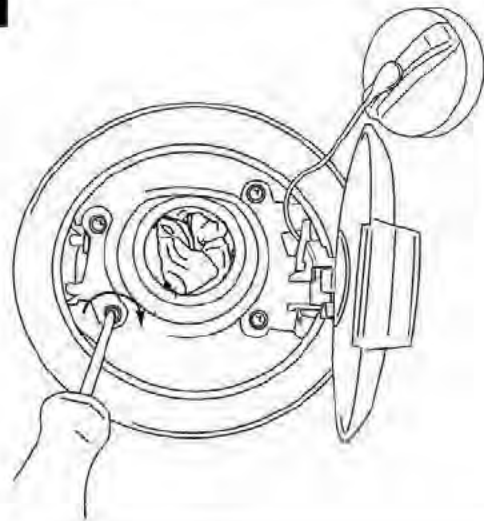

Fiat 500 - Fuel Filler Door - Chrome

6

10MM

7

8MM

8

9

10

13MM

11