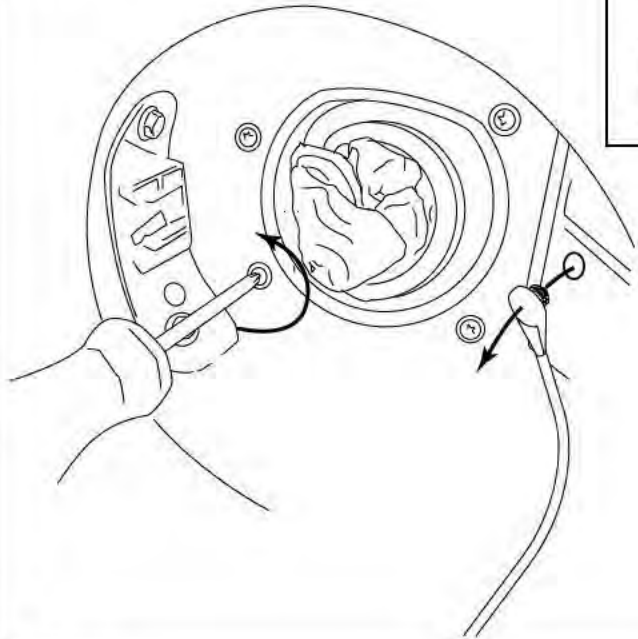

Fiat 500 - Fuel Filler Door - Chrome

FIAT 500

Phillips Driver 13MM 10MM 8MM

1

2

3

4

13MM