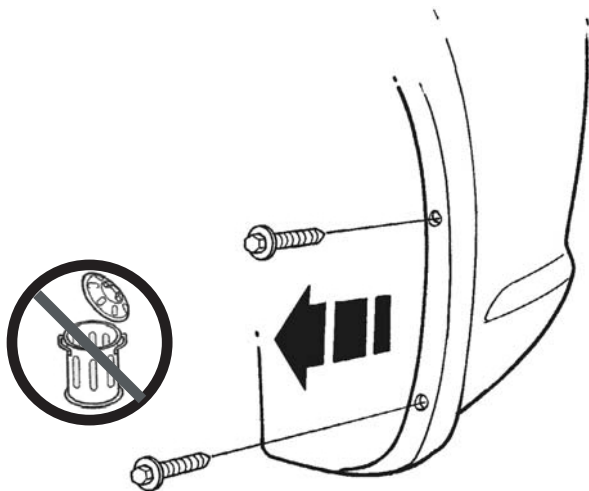

DODGE

Rear Splashguards

Rear Right

A

Rear Left

B

C 2x

D 2x

7mm Socket
& Driver

1/4" (6mm)

#2 Phillips
Screw Driver

1

2

3