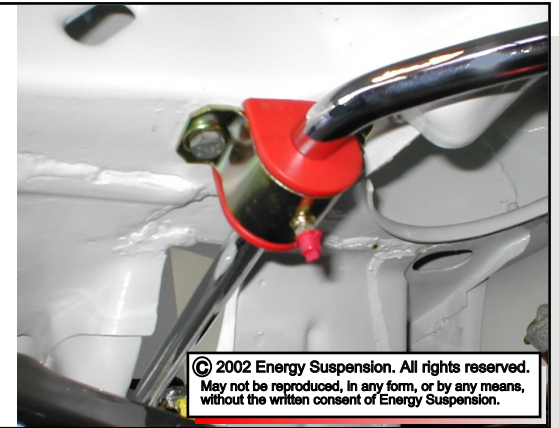

17145 Updated 13MAR102 BRH

Greaseable Sway Bar Bushing Instructions

ENERGY SUSPENSION
1131 VIA CALLEJON, SAN CLEMENTE, CA 92673

1. Remove old sway bar bushings and end links.
2. Clean and remove any rust or scale from the sway bar.
3. Grease the I.D. of the bushings and the contact area of the sway bar prior to installation.
4. Install bushings and brackets.
5. Rotate the stabilizer bar back and forth to disperse the grease throughout the bushing.
6. Install end links.

Note: For periodic maintenance, each bushing requires three full pumps of the grease gun to insure proper lubrication.

Install and maintain with your favorite grease.

17145 Updated 13MAR102 BRH

Greaseable Sway Bar Bushing Instructions