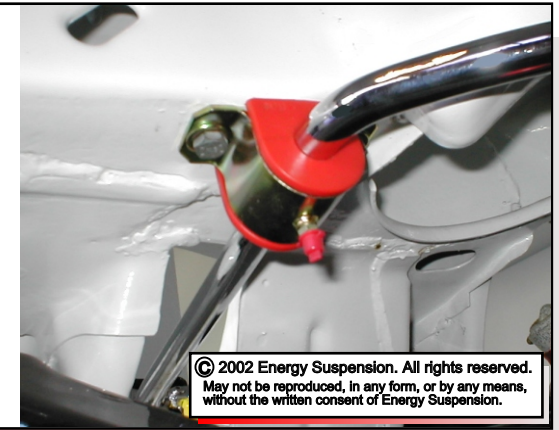

Install and maintain with your favorite grease.