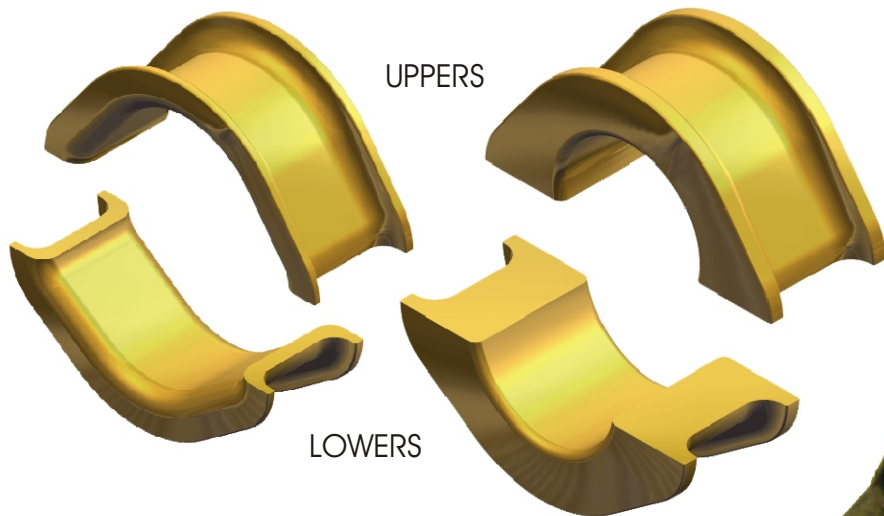

INSTRUCTION SHEET FOR SET # 7.10101 7.10102

Read this instruction sheet thoroughly before initiating any work!

1131 VIA CALLEJON, SAN CLEMENTE, CA 92673

NOTE: These rack & pinion bushings are a unique two piece design. This allows easier installations. Install parts as pictured below.

© 2003 Energy Suspension. All rights reserved.
May not be reproduced, in any form, or by any means,
without the written consent of Energy Suspension.

012403NJT

Left Side(Driver)

Right Side(Passenger)

17077