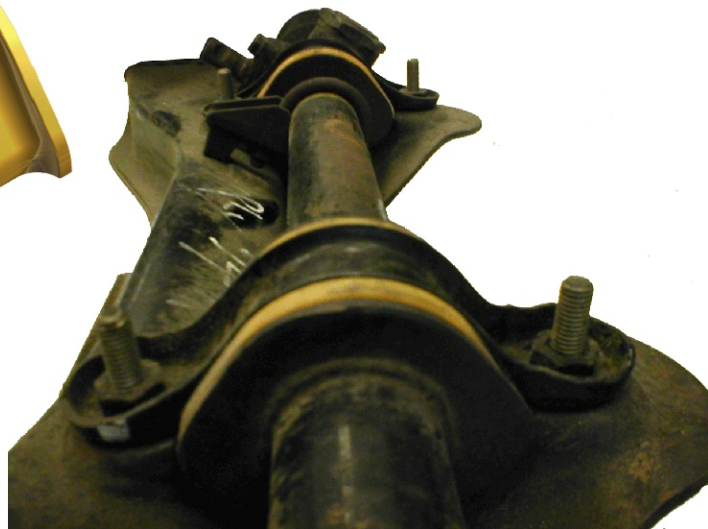

INSTRUCTION SHEET FOR SET # 7.10101 7.10102

Read this instruction sheet thoroughly before initiating any work!

1131 VIA CALLEJON, SAN CLEMENTE, CA 92673

NOTE: These rack & pinion bushings are a unique two piece design. This allows easier installations. Install parts as pictured below.

© 2003 Energy Suspension. All rights reserved.
May not be reproduced, in any form, or by any means,
without the written consent of Energy Suspension.

012403NJT

Left Side(Driver)

Right Side(Passenger)

17077