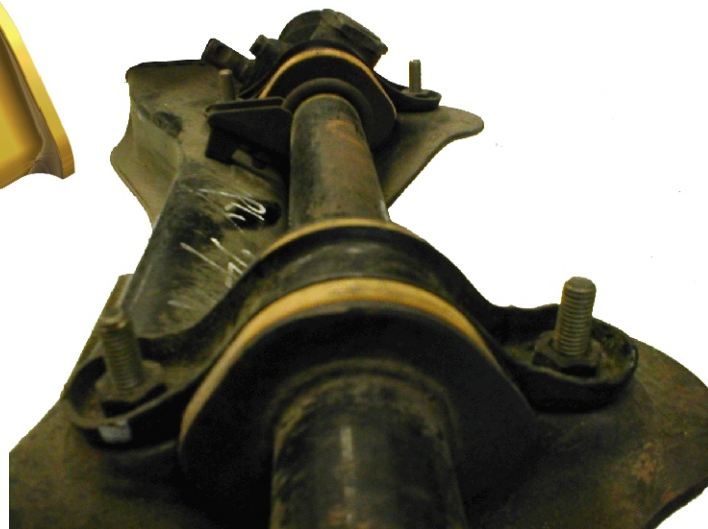

INSTRUCTION SHEET FOR SET # 7.10101 7.10102

Read this instruction sheet thoroughly before initiating any work!

1131 VIA CALLEJON, SAN CLEMENTE, CA 92673

NOTE: These rack & pinion bushings are a unique two piece design. This allows easier installations. Install parts as pictured below.

© 2003 Energy Suspension. All rights reserved.
May not be reproduced, in any form, or by any means,
without the written consent of Energy Suspension.

012403NJT

Left Side(Driver)

Right Side(Passenger)

17077