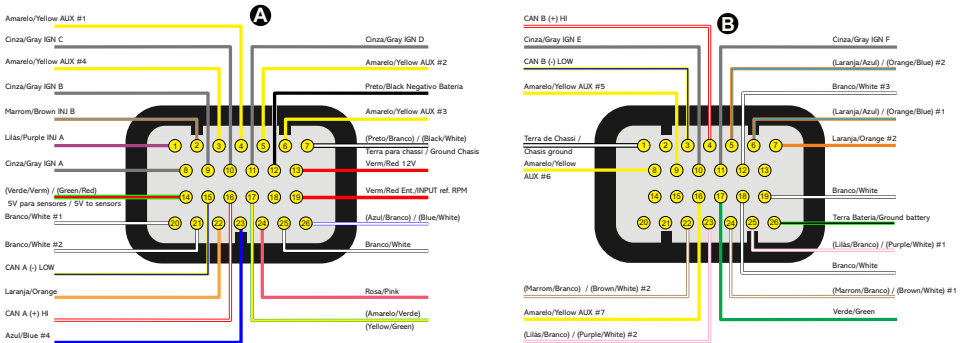

# Installation of FT400 to FT550

## Contents:

- 1 FT550 - A Connector
- 1 FT550 - B Connector
- 1 CAN-A Cable
- 1 Gear Sensor Cable
- 61 Wire Terminals

1

Scrape wires with 4mm clearance

Insert wire in terminal and crimp

# Installation of FT500 to FT550

3

Insert terminal into connector

4

Lock connector when done inserting terminals

5

Rear view

For more information, consult your FT550 user manual