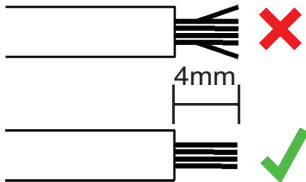

## Contents:

- 1 FT550 - A Connector
- 1 FT550 - B Connector
- 1 CAN-A Cable
- 1 Gear Sensor Cable
- 61 Wire Terminals

1

Scrape wires with 4mm clearance

Insert wire in terminal and crimp