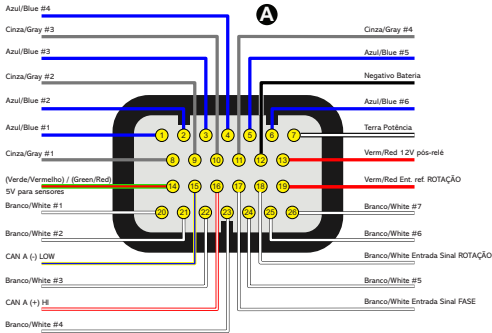

## Contents:

- 1 FT550 - A Connector
- 1 FT550 - B Connector
- 1 CAN-A Cable
- 1 Gear Sensor Cable
- 61 Wire Terminals

1

Scrape wires with 4mm clearance

Insert wire in terminal and crimp

# Installation of FT500 to FT550

3

Insert terminal into connector

4

Lock connector when done inserting terminals

5

Rear view

For more information, consult your FT550 user manual