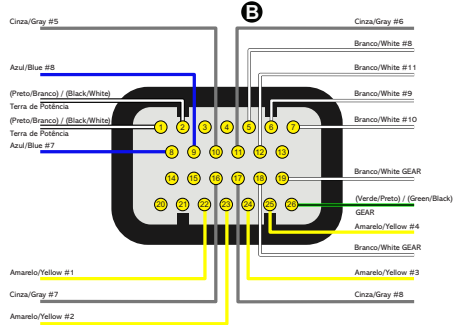

## Contents:

- 1 FT550 - A Connector
- 1 FT550 - B Connector
- 1 CAN-A Cable
- 1 Gear Sensor Cable
- 61 Wire Terminals

1

Scrape wires with 4mm clearance

Insert wire in terminal and crimp

# Installation of FT500 to FT550

3

Insert terminal into connector

4

Lock connector when done inserting terminals

5

Rear view

For more information, consult your FT550 user manual